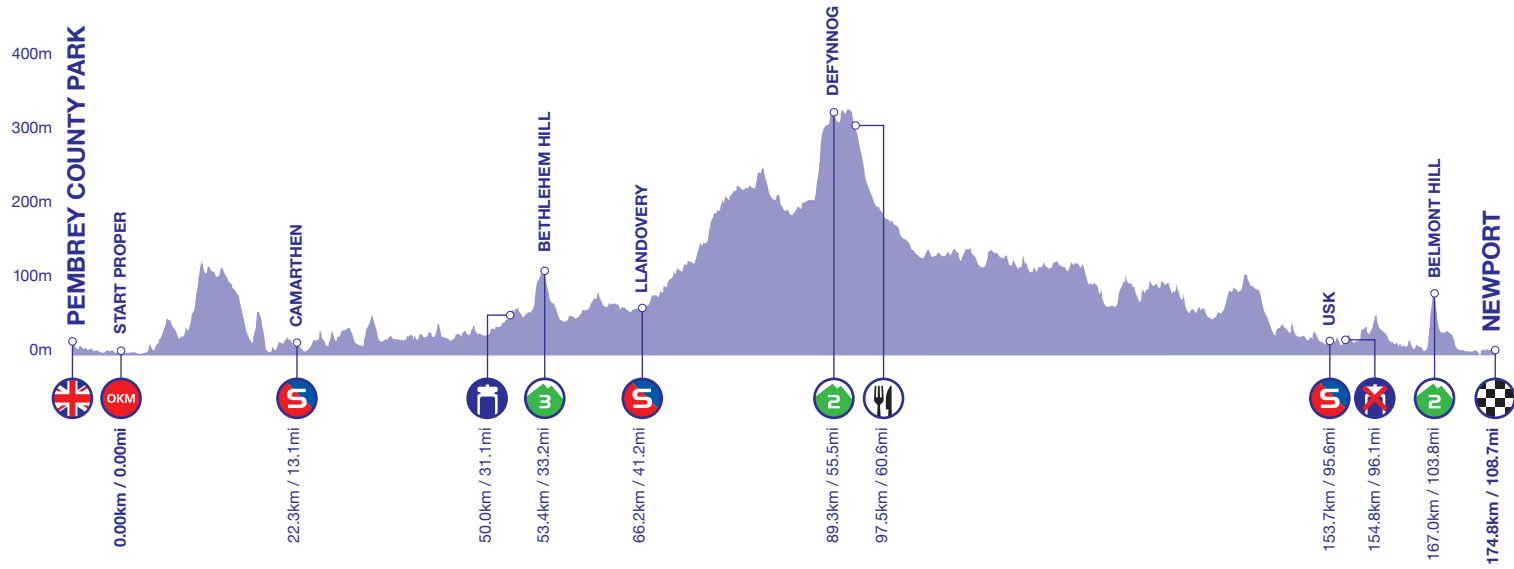

1

ROUTE PROFILES PEMBREY COUNTY PARK TO THE CITY OF NEWPORT

Stage profile

KoM profiles

3km to go profile