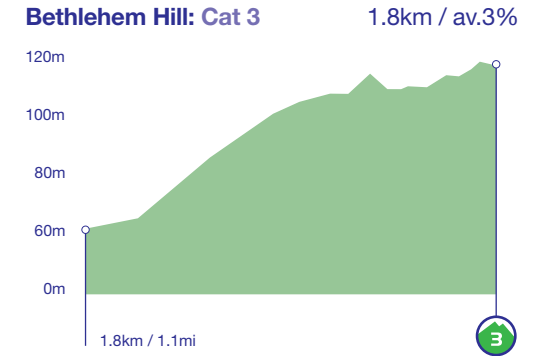

1

ROUTE PROFILES PEMBREY COUNTY PARK TO THE CITY OF NEWPORT

Stage profile

KoM profiles

3km to go profile