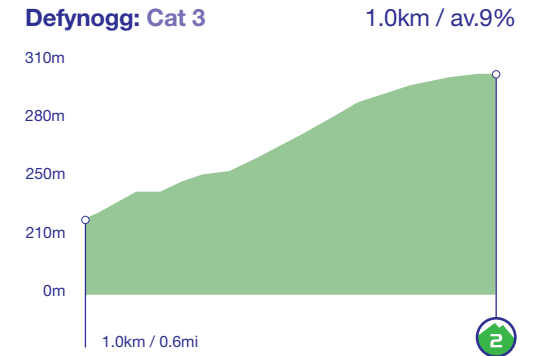

1

ROUTE PROFILES PEMBREY COUNTY PARK TO THE CITY OF NEWPORT

Stage profile

KoM profiles

3km to go profile