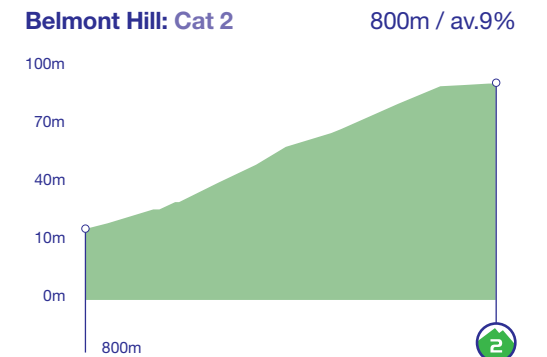

1

ROUTE PROFILES PEMBREY COUNTY PARK TO THE CITY OF NEWPORT

Stage profile

KoM profiles

3km to go profile