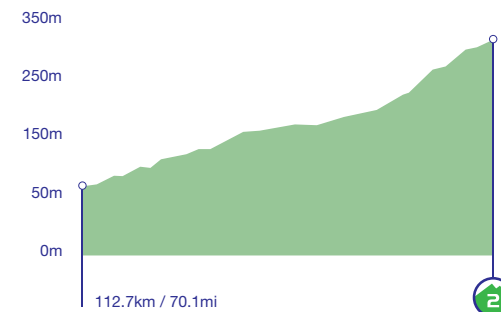

Bratton Fleming: Cat 2 4.9km / av.5%