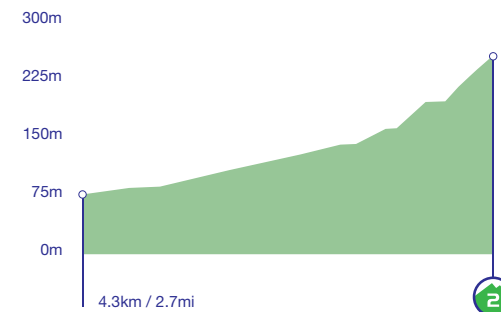

KoM profiles

Chineway Hill: Cat 2 2.8km / av.5.5%