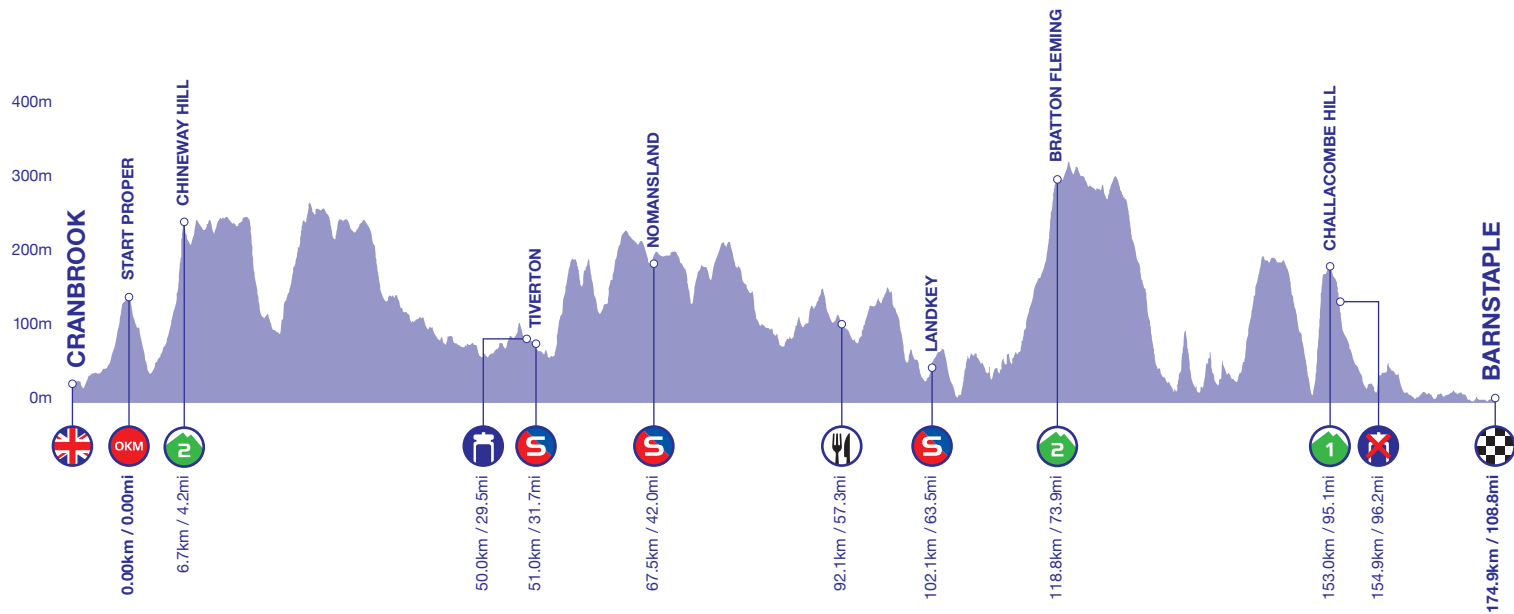

## ROUTE PROFILES CRANBROOK TO BARNSTAPLE

### Stage profile

### 3km to go profile

#### Chineway Hill: Cat 2 2.8km / av.5.5%