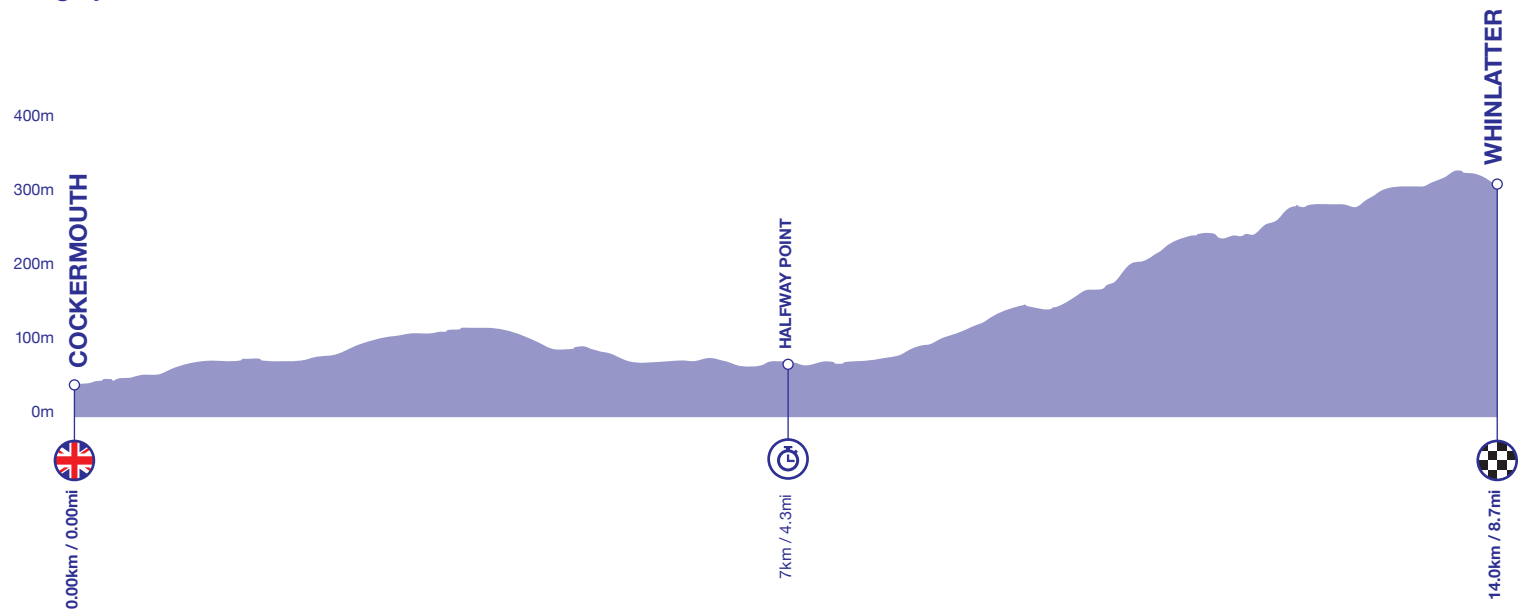

5

ROUTE PROFILES COCKERMOUTH TO WHINLATTER TEAM TIME TRIAL

Stage profile

3km to go profile