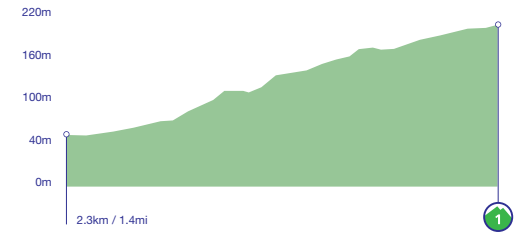

Stage profile

KoM profiles

Hawkshead Hill: Cat 1 2.3km / av.6.8%

Dunmail Rise: Cat 3 2.0km / av.6%

Whinlatter KoM 3 & 5: Cat 1 3.2km / av.7%

Fangs Brow: Cat 1 1.8km / av.6%

3km to go profile