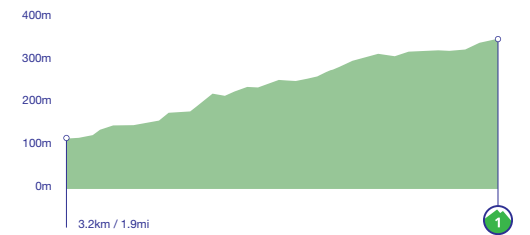

Stage profile

KoM profiles

Hawkshead Hill: Cat 1 2.3km / av.6.8%

Dunmail Rise: Cat 3 2.0km / av.6%

Whinlatter KoM 3 & 5: Cat 1 3.2km / av.7%

Fangs Brow: Cat 1 1.8km / av.6%

3km to go profile