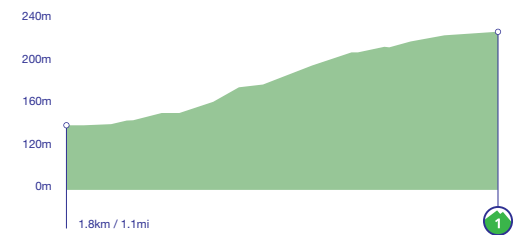

Stage profile

KoM profiles

Hawkshead Hill: Cat 1 2.3km / av.6.8%

Dunmail Rise: Cat 3 2.0km / av.6%

Whinlatter KoM 3 & 5: Cat 1 3.2km / av.7%

Fangs Brow: Cat 1 1.8km / av.6%

3km to go profile