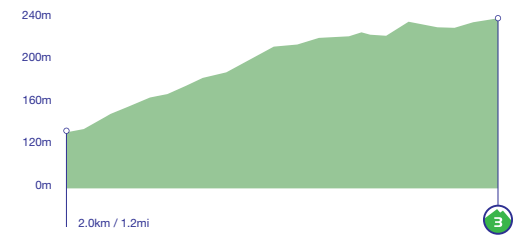

Stage profile

KoM profiles

Hawkshead Hill: Cat 1 2.3km / av.6.8%

Dunmail Rise: Cat 3 2.0km / av.6%

Whinlatter KoM 3 & 5: Cat 1 3.2km / av.7%

Fangs Brow: Cat 1 1.8km / av.6%

3km to go profile