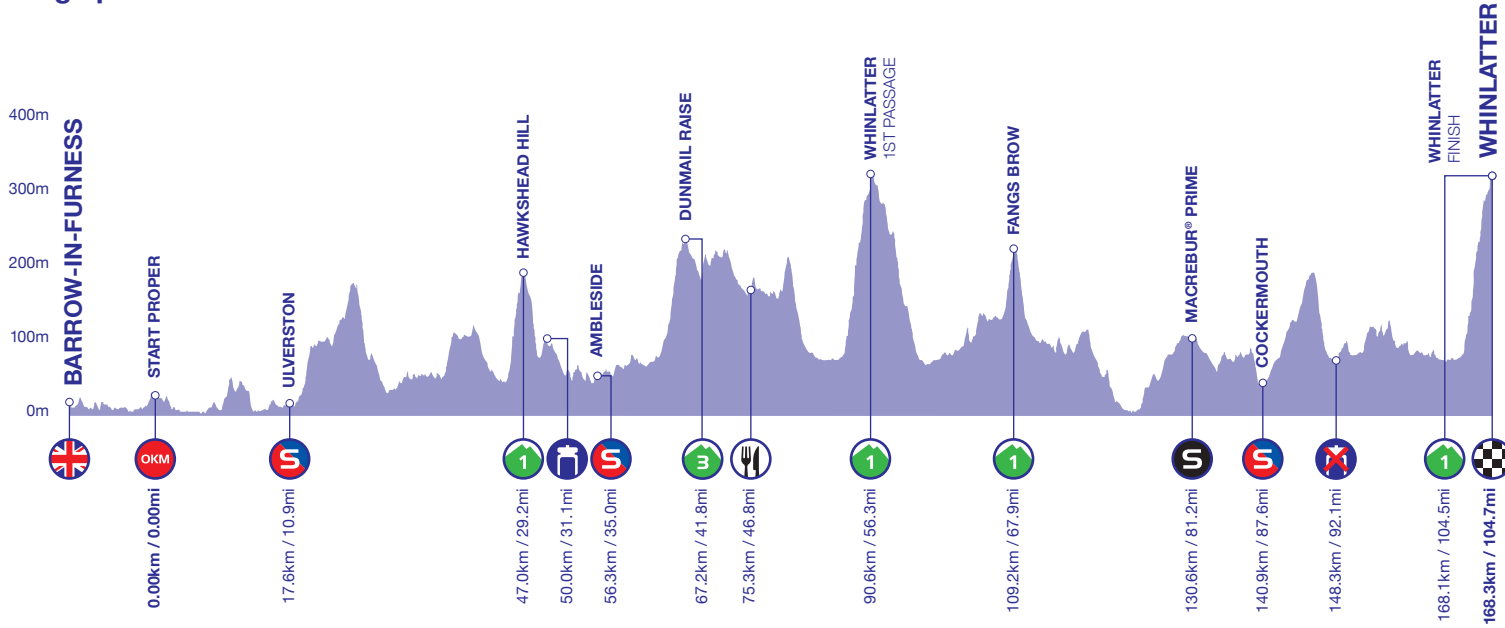

Stage profile

KoM profiles

Hawkshead Hill: Cat 1 2.3km / av.6.8%

Dunmail Rise: Cat 3 2.0km / av.6%

Whinlatter KoM 3 & 5: Cat 1 3.2km / av.7%

Fangs Brow: Cat 1 1.8km / av.6%

3km to go profile