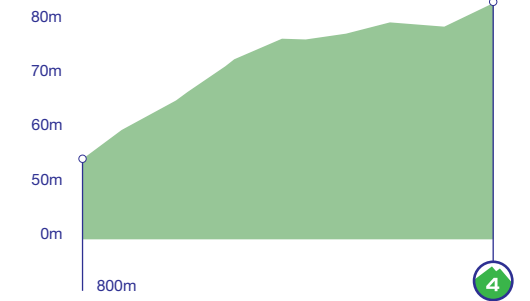

7

ROUTE PROFILES WEST BRIDGFORD TO MANSFIELD

Stage profile

KoM profiles

Keyworth: Cat 4 800m / av.2.5%

Bank Hill: Cat 4 2.4km / av.3.1%

Oxton Hill: Cat 4 1.0km / av.4.4%

3km to go profile