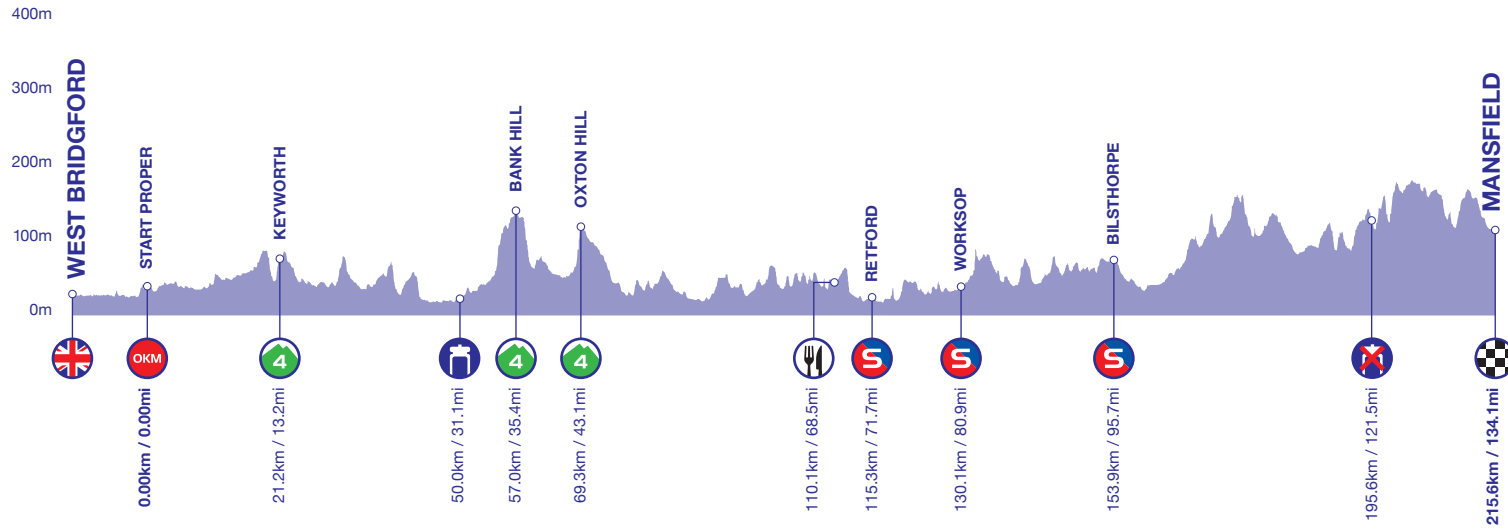

7

ROUTE PROFILES WEST BRIDGFORD TO MANSFIELD

Stage profile

KoM profiles

Keyworth: Cat 4 800m / av.2.5%

Bank Hill: Cat 4 2.4km / av.3.1%

Oxton Hill: Cat 4 1.0km / av.4.4%

3km to go profile