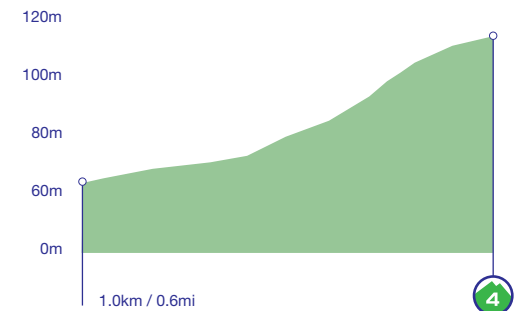

7

ROUTE PROFILES WEST BRIDGFORD TO MANSFIELD

Stage profile

KoM profiles

Keyworth: Cat 4 800m / av.2.5%

Bank Hill: Cat 4 2.4km / av.3.1%

Oxton Hill: Cat 4 1.0km / av.4.4%

3km to go profile