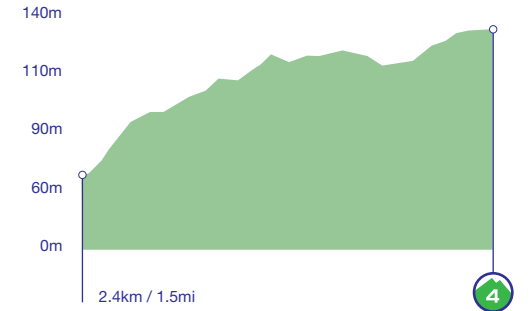

7

ROUTE PROFILES WEST BRIDGFORD TO MANSFIELD

Stage profile

KoM profiles

Keyworth: Cat 4 800m / av.2.5%

Bank Hill: Cat 4 2.4km / av.3.1%

Oxton Hill: Cat 4 1.0km / av.4.4%

3km to go profile