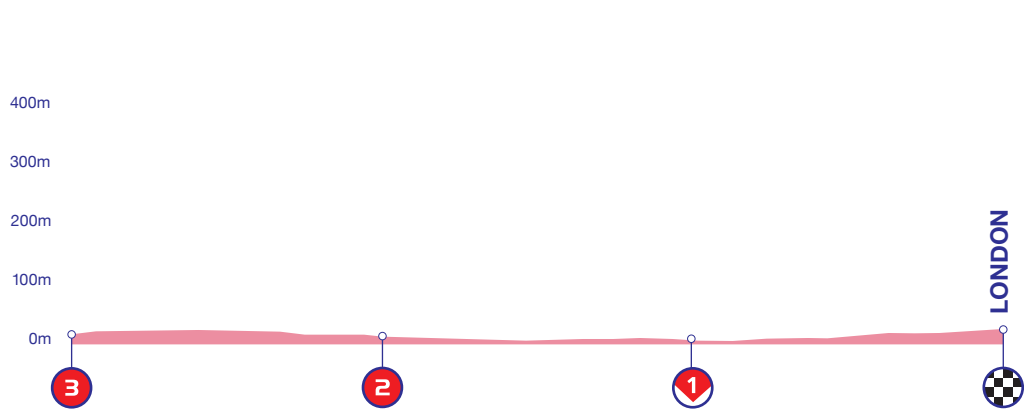

Stage profile

14 Laps

 Eisberg Sprints Laps 4, 8 and 12

3km to go profile

NOTES

---

---

---