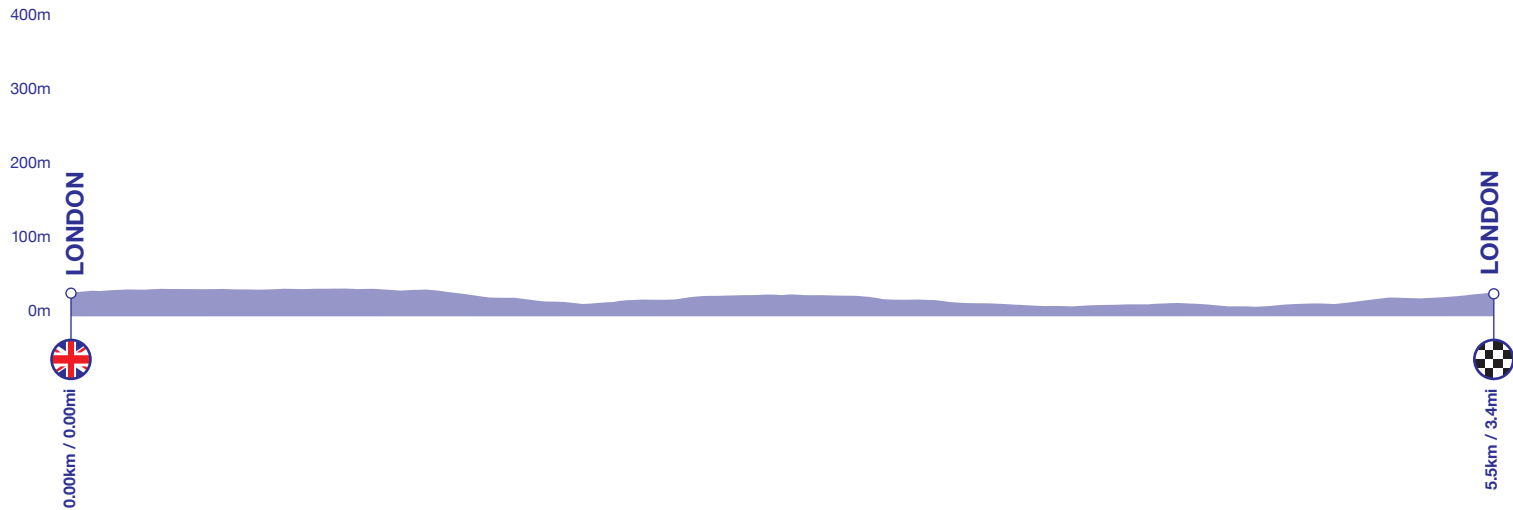

Stage profile

14 Laps

 Eisberg Sprints Laps 4, 8 and 12

3km to go profile

NOTES

---

---

---