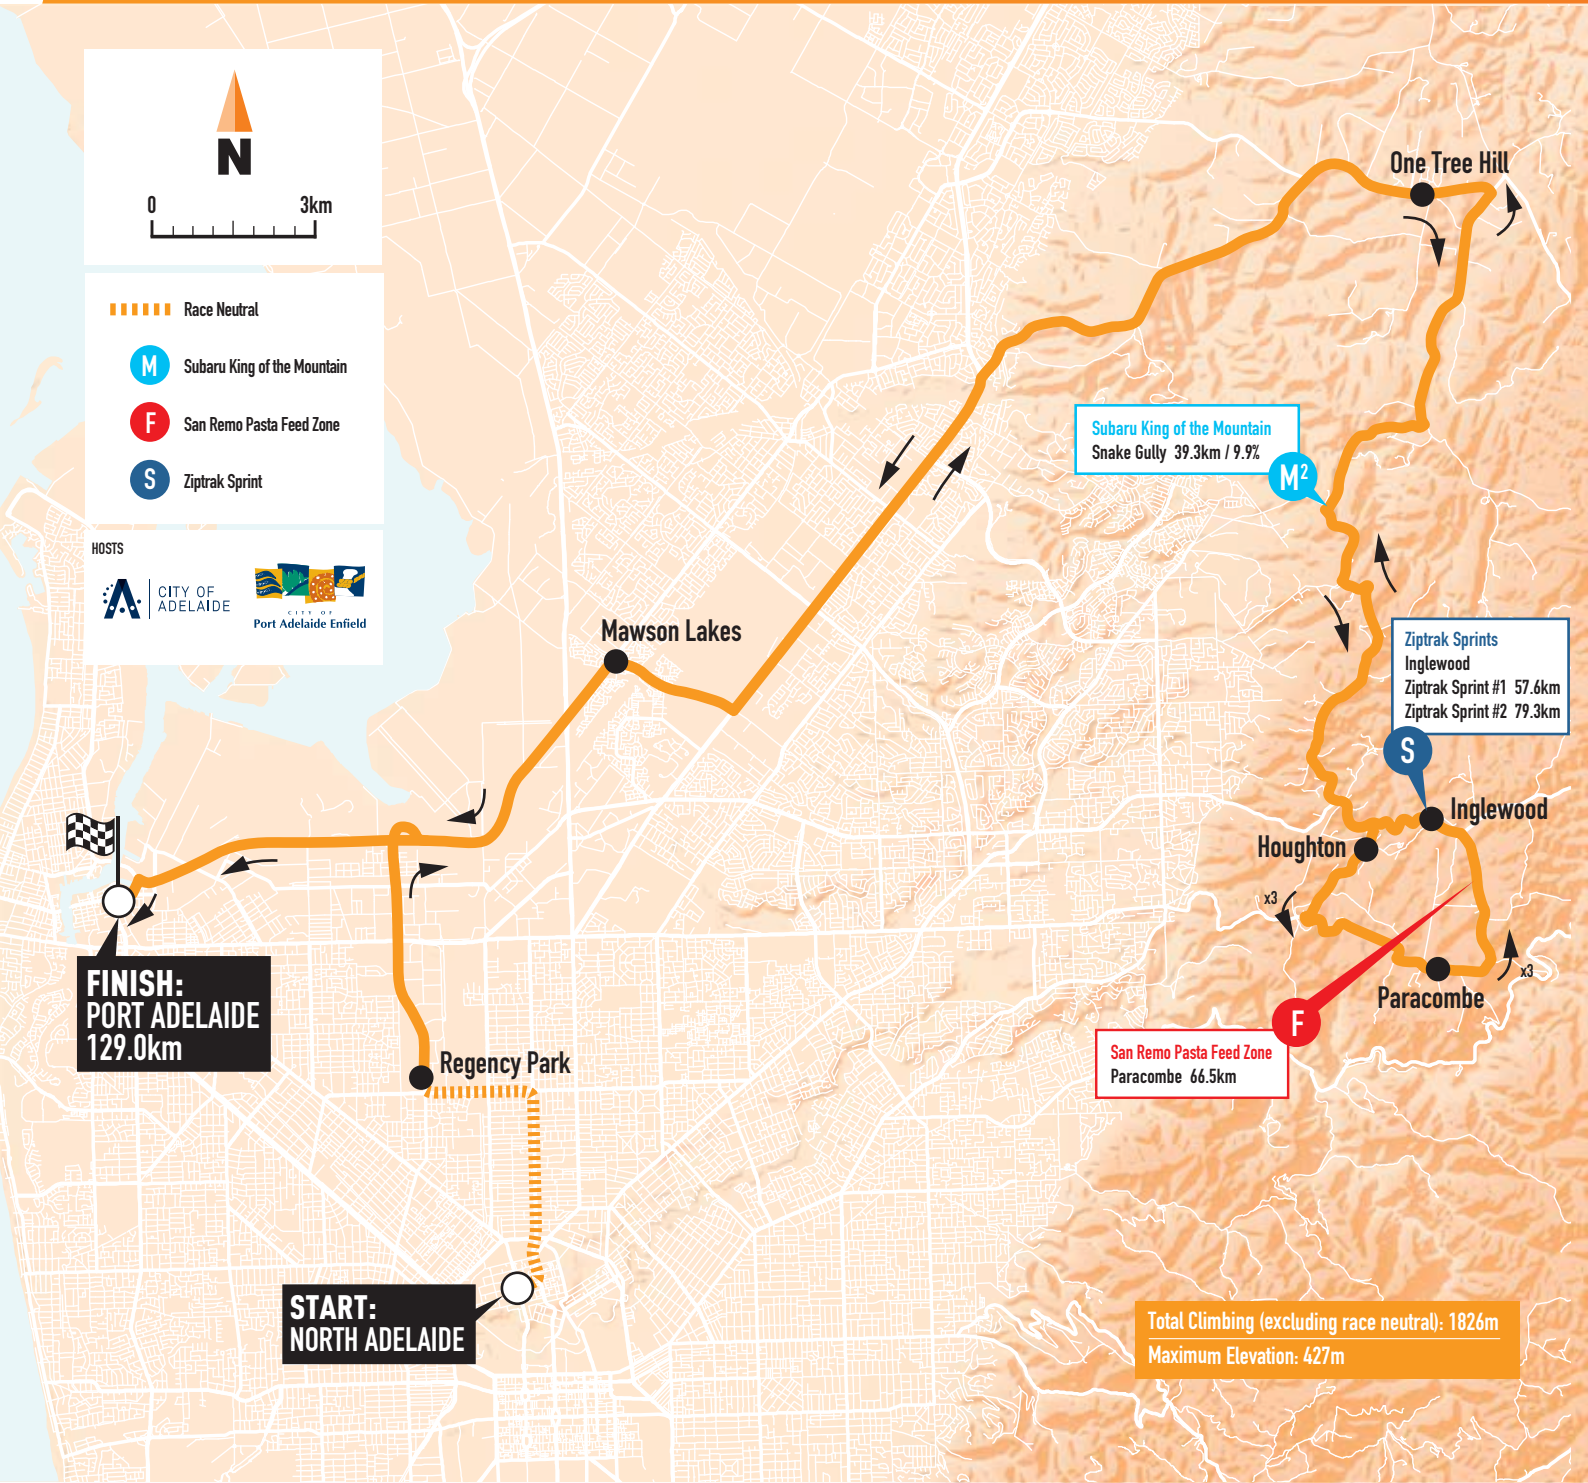

# ZIPTRAK STAGE 1

TUESDAY 15 JANUARY 2019

DISTANCE: 129.0KM

START: NORTH ADELAIDE 11:00AM

FINISH: PORT ADELAIDE 2:24PM APPROX

**N**

0 3km

- Race Neutral
- M** Subaru King of the Mountain
- F** San Remo Pasta Feed Zone
- S** Ziptrak Sprint

HOSTS

CITY OF ADELAIDE

CITY OF Port Adelaide Enfield

Subaru King of the Mountain  
Snake Gully 39.3km / 9.9%

Ziptrak Sprints  
Inglewood  
Ziptrak Sprint #1 57.6km  
Ziptrak Sprint #2 79.3km

San Remo Pasta Feed Zone  
Paracombe 66.5km

Total Climbing (excluding race neutral): 1826m  
Maximum Elevation: 427m

**FINISH:**  
PORT ADELAIDE  
129.0km

**START:**  
NORTH ADELAIDE