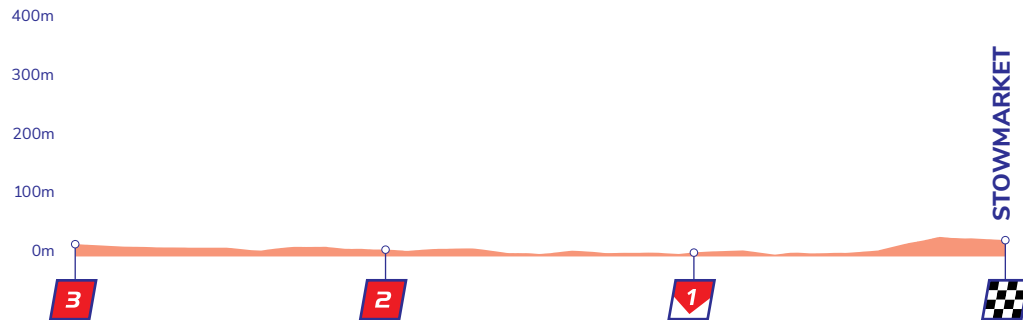

1

ROUTE PROFILES BECCLES TO STOWMARKET

Stage profile

Final 3km profile

QoM profiles

Little Welnetham: Cat 3 1.4km / av3%

Buxhall: Cat 3 1.2km / av2%