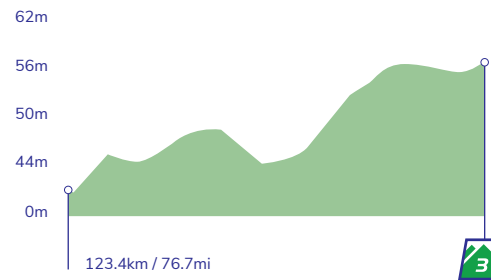

1

ROUTE PROFILES BECCLES TO STOWMARKET

Stage profile

Final 3km profile

QoM profiles

Little Welnetham: Cat 3 1.4km / av3%

Buxhall: Cat 3 1.2km / av2%