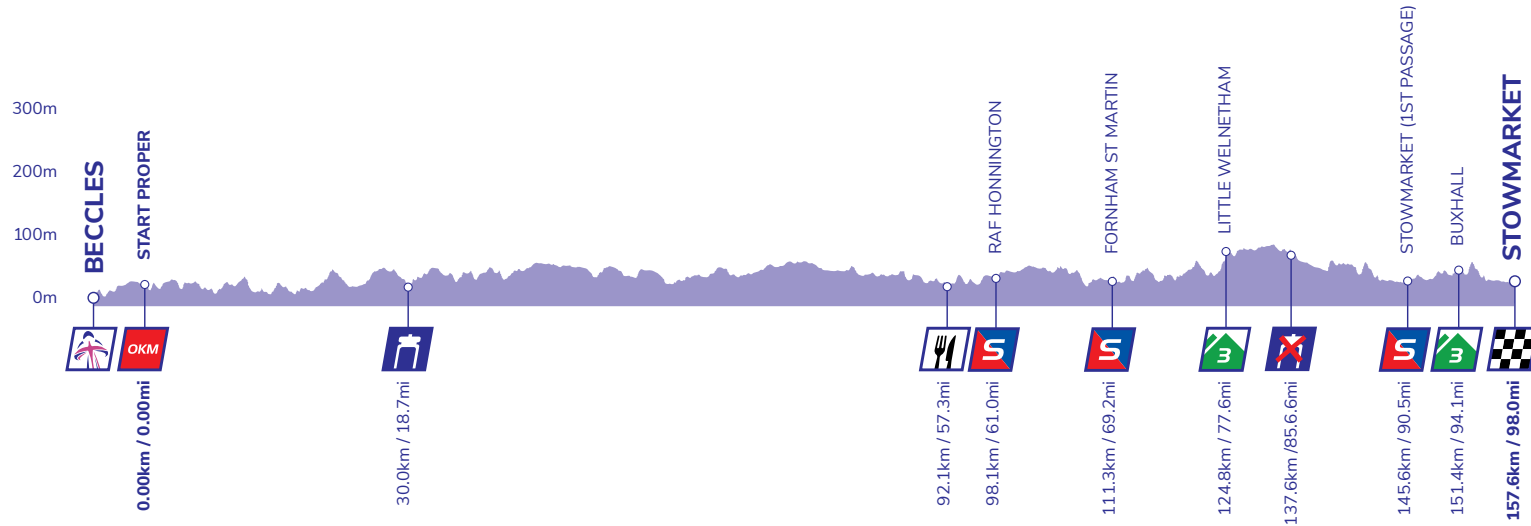

1

ROUTE PROFILES BECCLES TO STOWMARKET

Stage profile

Final 3km profile

QoM profiles

Little Welnetham: Cat 3 1.4km / av3%

Buxhall: Cat 3 1.2km / av2%