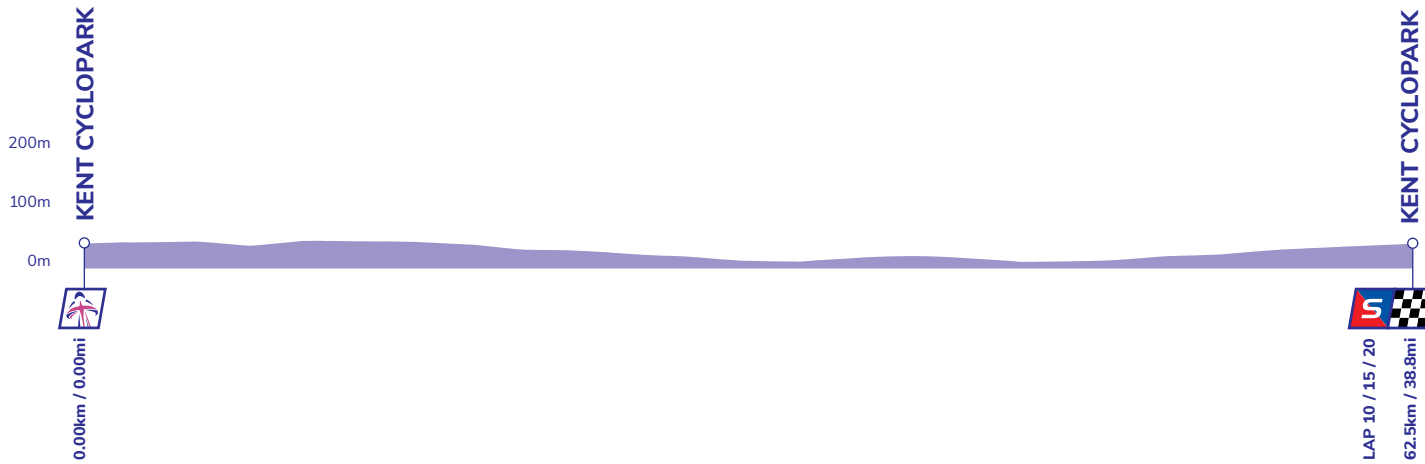

Stage profile

Stage distance: 62.5km / 25 laps
Eisberg Sprints on Lap 10, 15 and 20

Final 3km profile

NOTES
