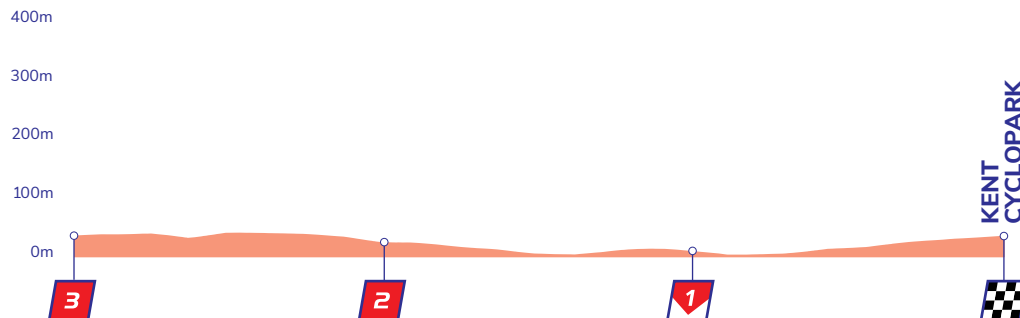

Stage profile

Stage distance: 62.5km / 25 laps
Eisberg Sprints on Lap 10, 15 and 20

Final 3km profile

NOTES
