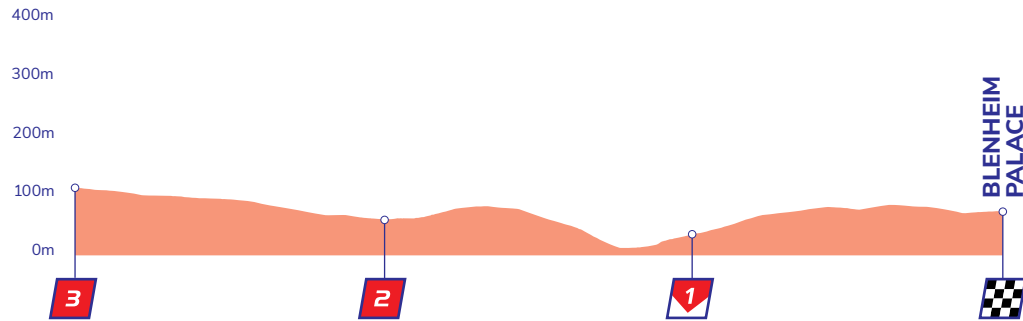

3

ROUTE PROFILES HENLEY-ON-THAMES TO BLENHEIM PALACE

Stage profile

Final 3km profile

QoM profiles

Pishill: Cat 2
2.4km / av2%

Britwell Hill: Cat 1
1.5km / av9%