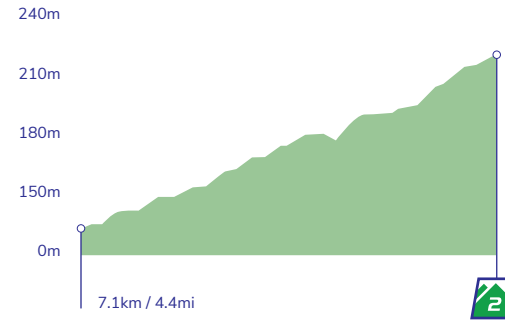

3

ROUTE PROFILES HENLEY-ON-THAMES TO BLENHEIM PALACE

Stage profile

Final 3km profile

QoM profiles

Pishill: Cat 2
2.4km / av2%

Britwell Hill: Cat 1
1.5km / av9%