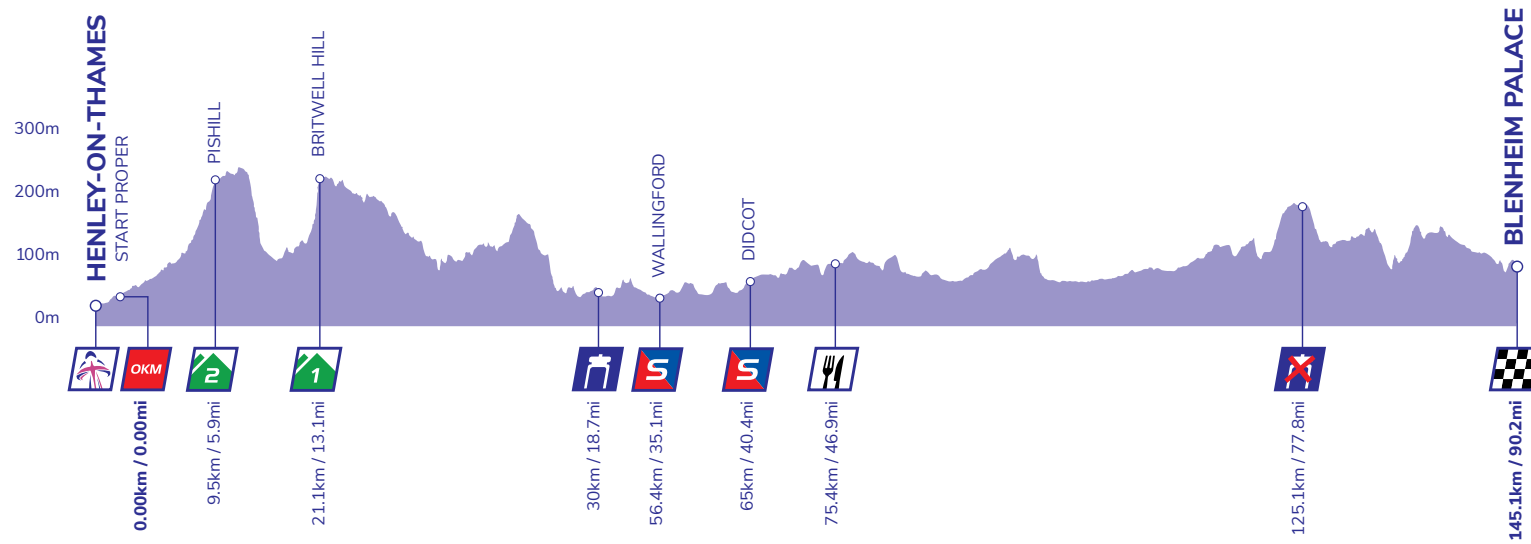

3

ROUTE PROFILES HENLEY-ON-THAMES TO BLENHEIM PALACE

Stage profile

Final 3km profile

QoM profiles

Pishill: Cat 2
2.4km / av2%

Britwell Hill: Cat 1
1.5km / av9%