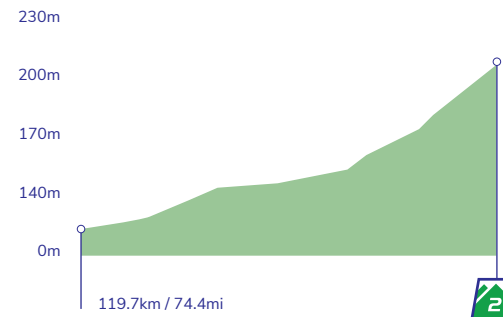

## Stage profile

## Final 3km profile

### Burton Dassett (x3): Cat 2 1.2km / av5%