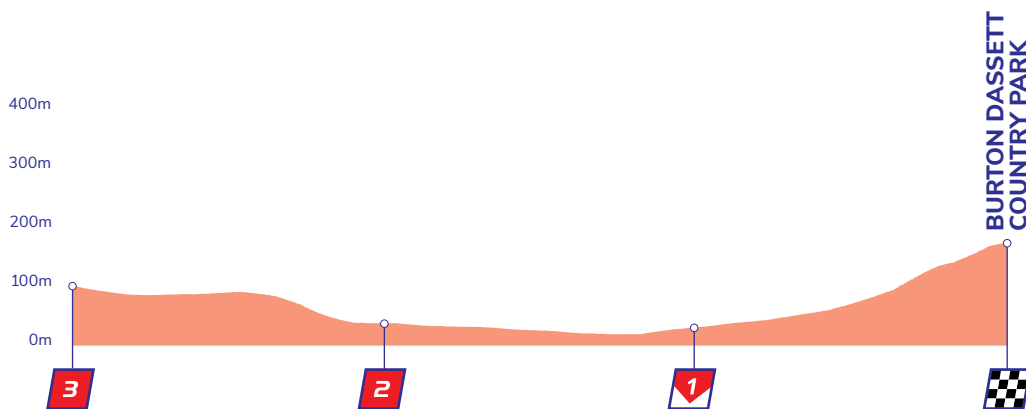

# 4 ROUTE PROFILES WARWICK TO BURTON DASSETT COUNTRY PARK

## Stage profile

## Final 3km profile

### Burton Dassett (x3): Cat 2 1.2km / av5%