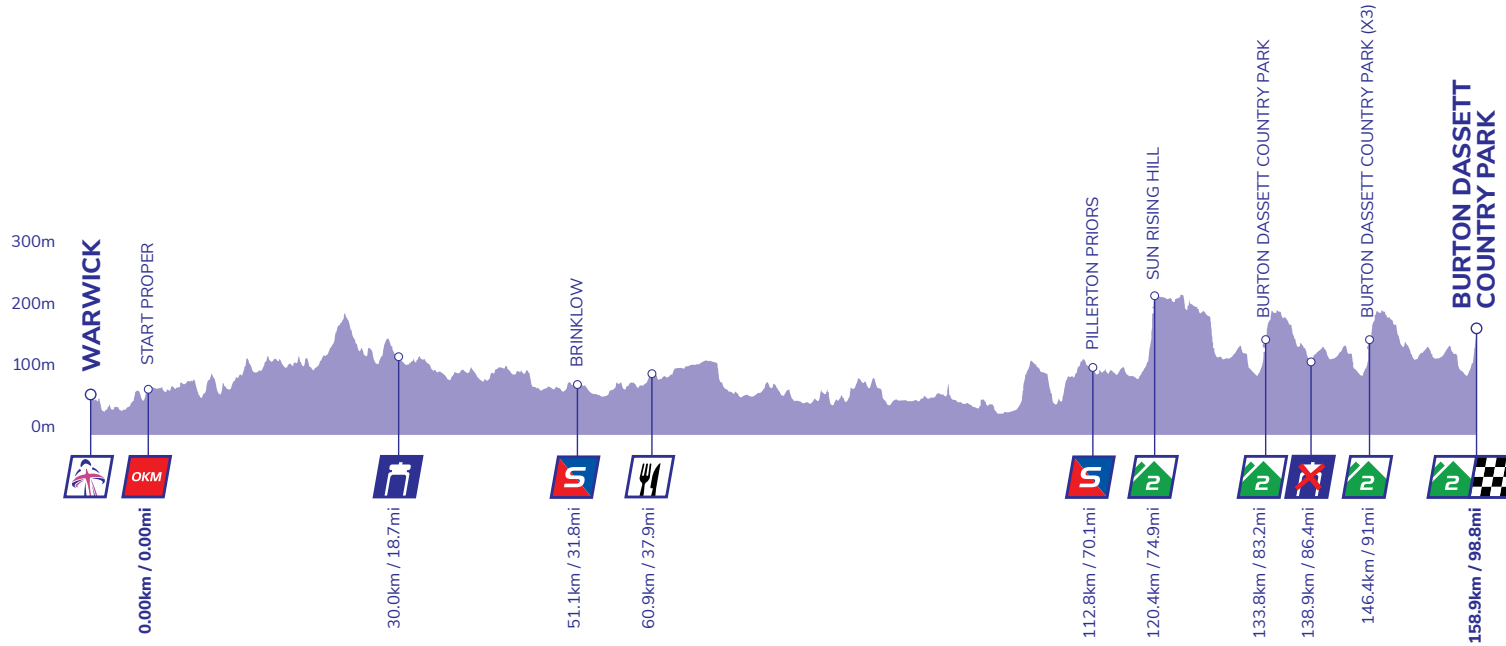

# 4 ROUTE PROFILES WARWICK TO BURTON DASSETT COUNTRY PARK

## Stage profile

## Final 3km profile

### Burton Dassett (x3): Cat 2 1.2km / av5%