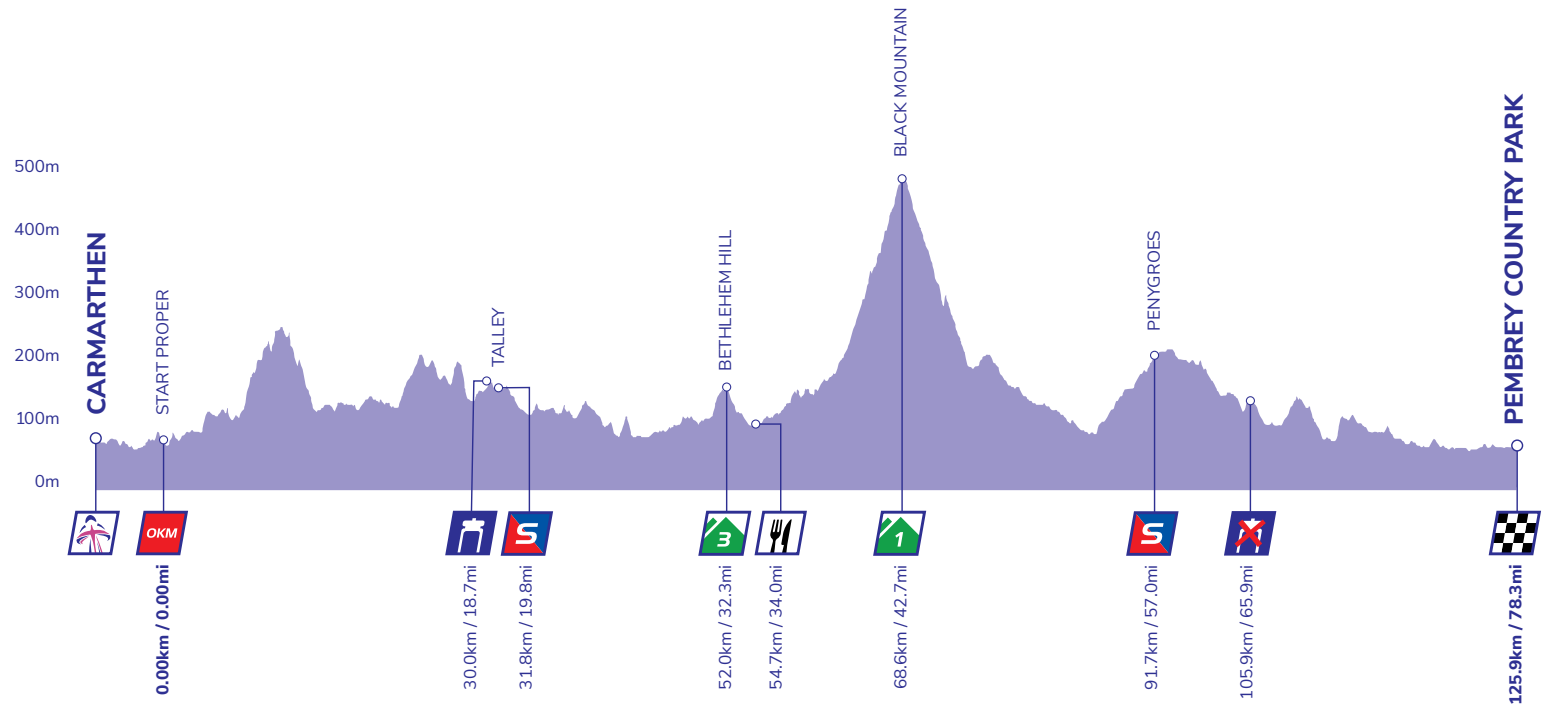

# 6

## ROUTE PROFILES CARMARTHEN TO PEMBREY COUNTRY PARK

### Stage profile

### Final 3km profile