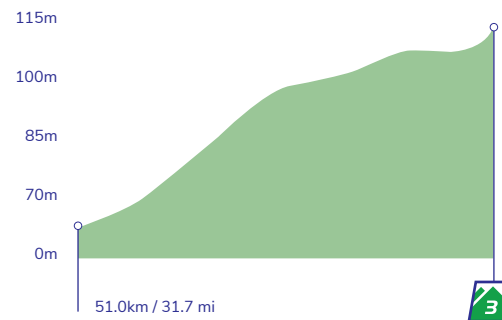

QoM profiles

Bethlehem Hill: Cat 3
1.0km / av3%