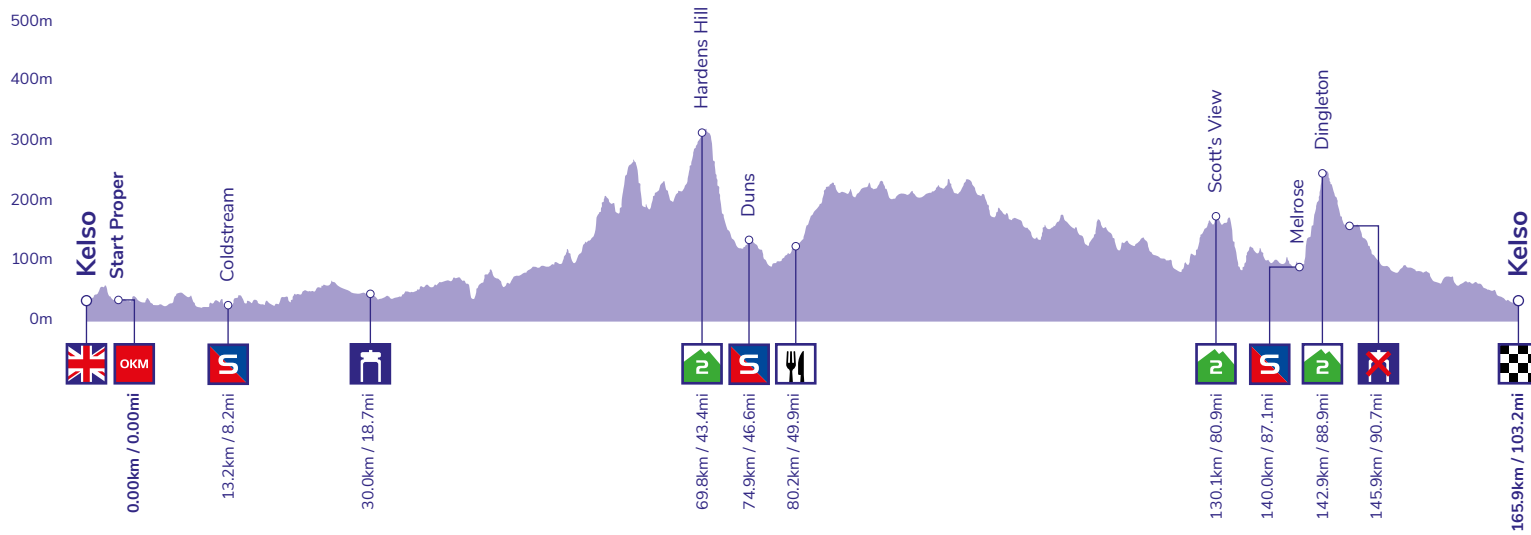

## ROUTE PROFILES KELSO TO KELSO

### Stage profile

### KoM profiles

**Hardens Hill: Cat 2** 2.7km / 3.7% avg

**Scott's View: Cat 2** 2.2km / 3% avg

**Dingleton: Cat 2** 2.4km / 6.8% avg

### Final 3km profile