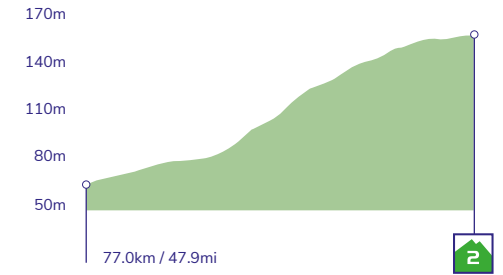

5

ROUTE PROFILES BIRKENHEAD PARK TO BIRKENHEAD PARK

Stage profile

KoM profiles

Kelsall Hill: Cat 2 1.6km / 4.9% avg

Flaybrick Hill: Cat 3 1.4km / 4.2% avg

Final 3km profile