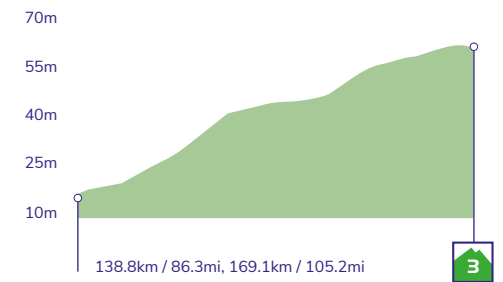

5

ROUTE PROFILES BIRKENHEAD PARK TO BIRKENHEAD PARK

Stage profile

KoM profiles

Kelsall Hill: Cat 2 1.6km / 4.9% avg

Flaybrick Hill: Cat 3 1.4km / 4.2% avg

Final 3km profile