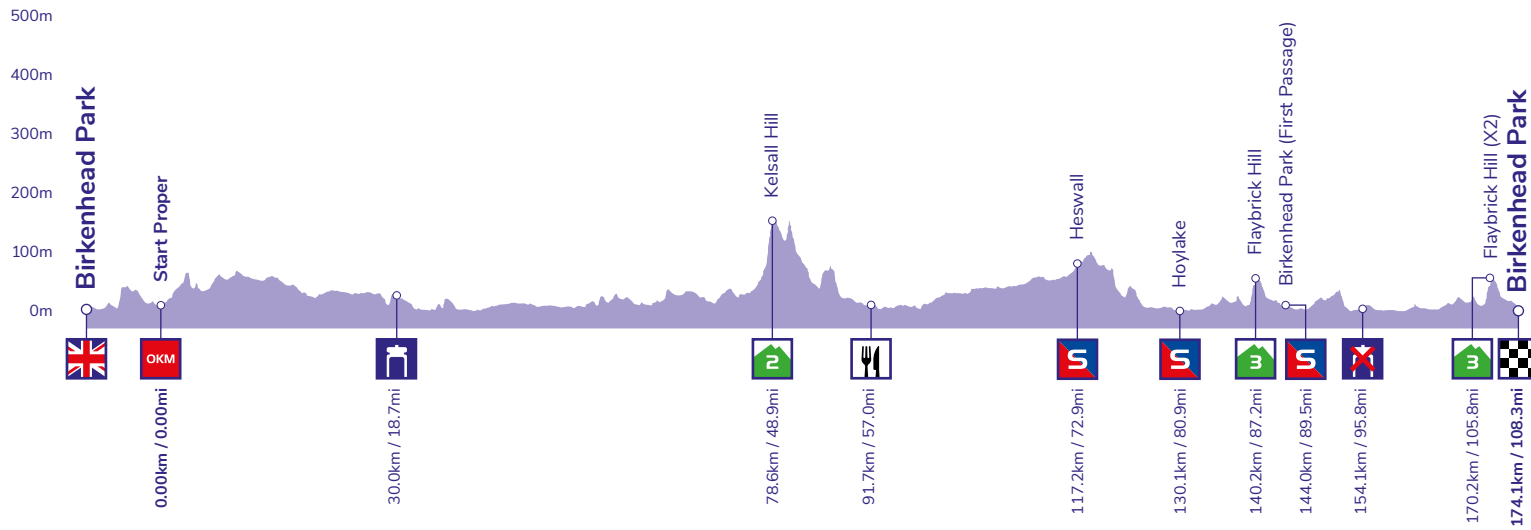

5

ROUTE PROFILES BIRKENHEAD PARK TO BIRKENHEAD PARK

Stage profile

KoM profiles

Kelsall Hill: Cat 2 1.6km / 4.9% avg

Flaybrick Hill: Cat 3 1.4km / 4.2% avg

Final 3km profile