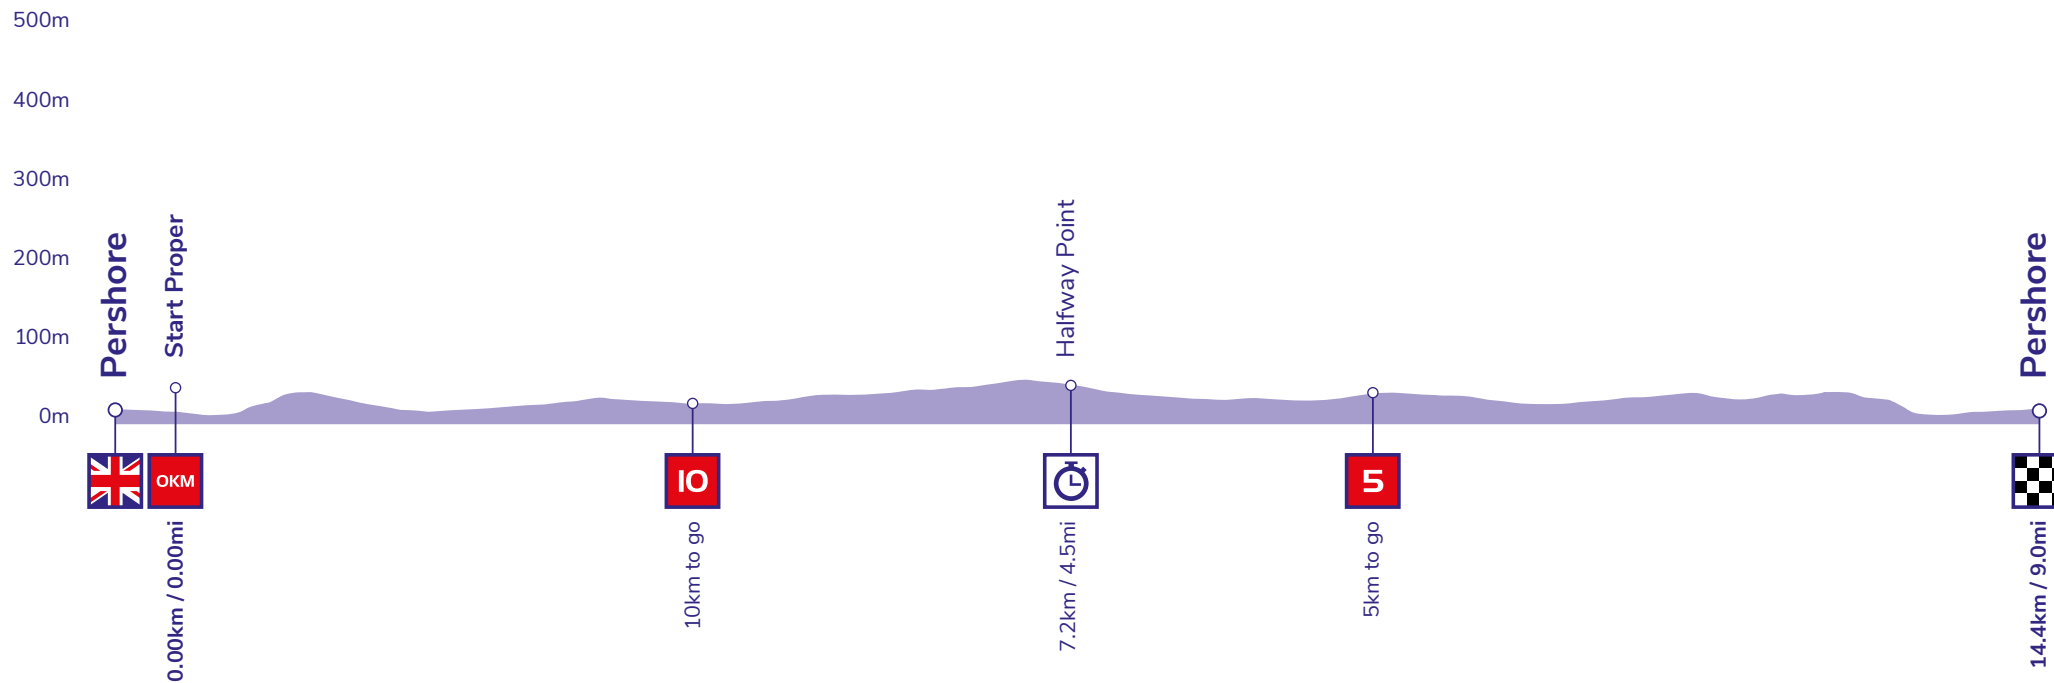

6

ROUTE PROFILES PERSHORE INDIVIDUAL TIME TRIAL

Stage profile

Final 3km profile