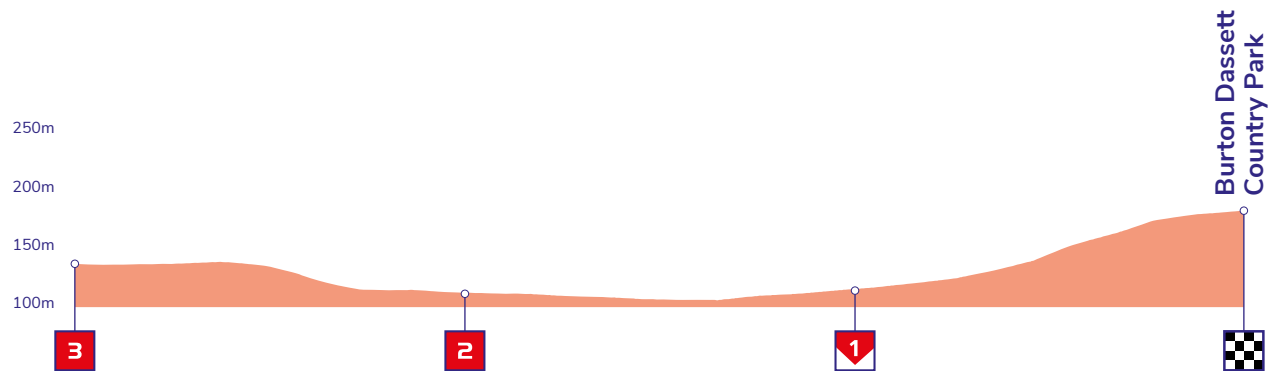

## ROUTE PROFILES WARWICK TO BURTON DASSETT COUNTRY PARK

### Stage profile

### Final 3km profile

#### Burton Dassett (x3): Cat 2 1.6km / 5% avg