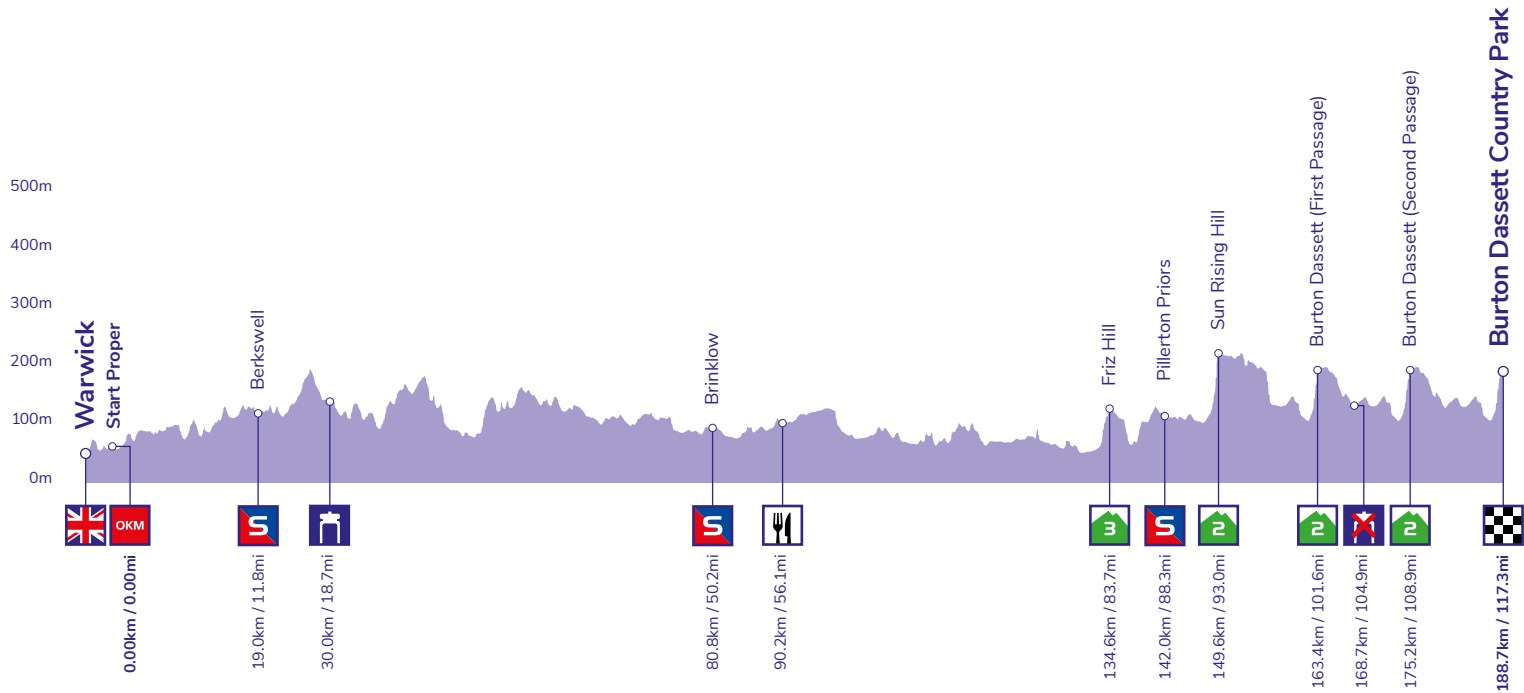

## ROUTE PROFILES WARWICK TO BURTON DASSETT COUNTRY PARK

### Stage profile

### Final 3km profile

#### Burton Dassett (x3): Cat 2 1.6km / 5% avg