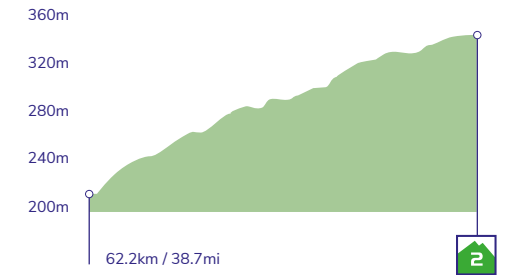

8

ROUTE PROFILES ALTRINCHAM TO MANCHESTER

Stage profile

Final 3km profile

KoM profiles

Werneth Low: Cat 2 1.2km / 7.8% avg

Grains Bar: Cat 2 2.4km / 5.5% avg

Ramsbottom Rake: Cat 1 1.2km / 12% avg