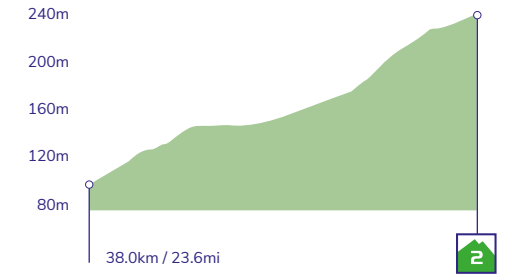

8

ROUTE PROFILES ALTRINCHAM TO MANCHESTER

Stage profile

Final 3km profile

KoM profiles

Werneth Low: Cat 2 1.2km / 7.8% avg

Grains Bar: Cat 2 2.4km / 5.5% avg

Ramsbottom Rake: Cat 1 1.2km / 12% avg