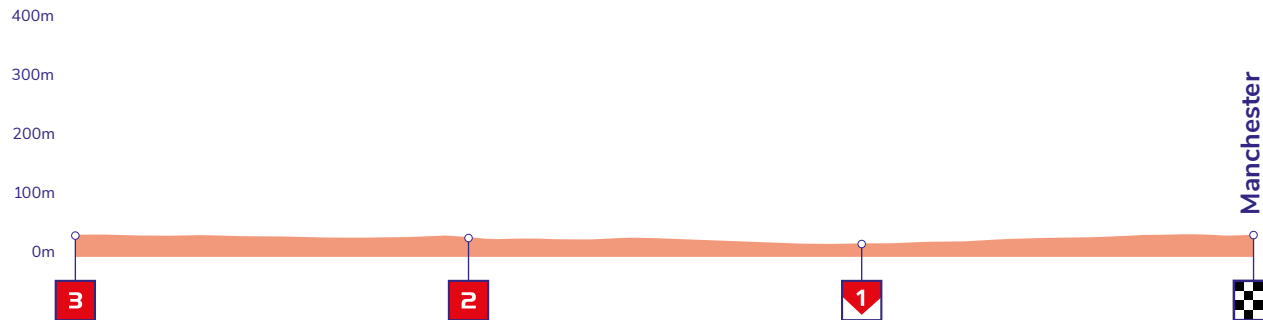

8

ROUTE PROFILES ALTRINCHAM TO MANCHESTER

Stage profile

Final 3km profile

KoM profiles

Werneth Low: Cat 2 1.2km / 7.8% avg

Grains Bar: Cat 2 2.4km / 5.5% avg

Ramsbottom Rake: Cat 1 1.2km / 12% avg