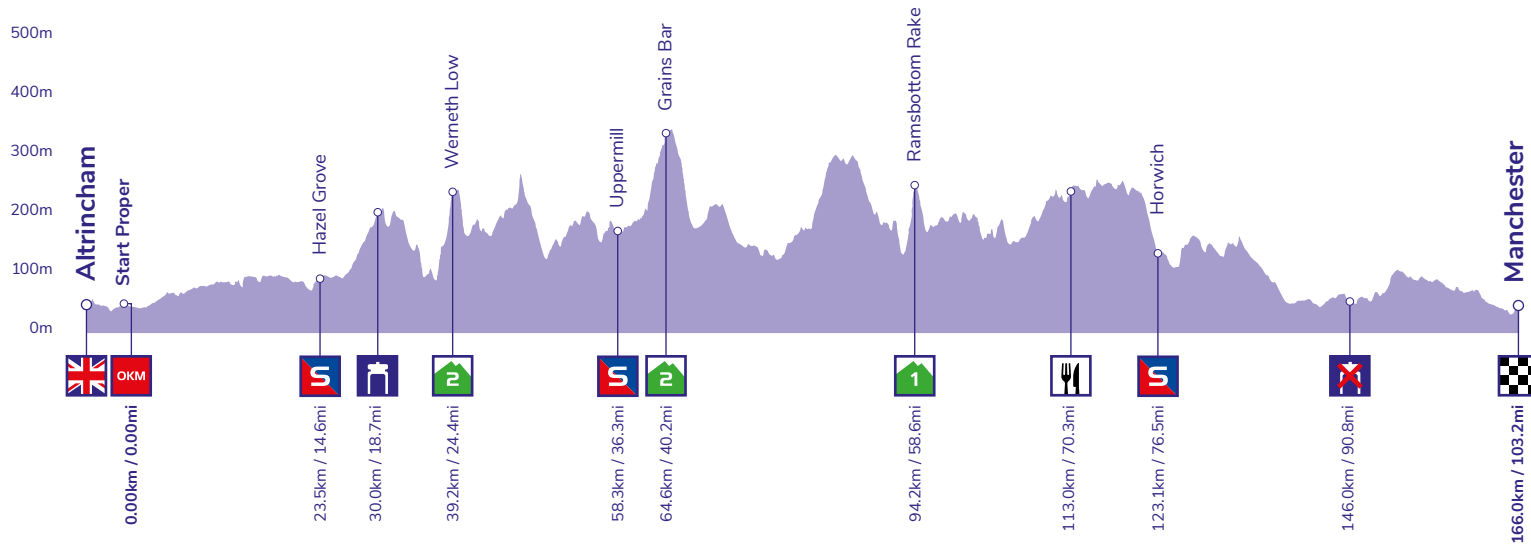

8

ROUTE PROFILES ALTRINCHAM TO MANCHESTER

Stage profile

Final 3km profile

KoM profiles

Werneth Low: Cat 2 1.2km / 7.8% avg

Grains Bar: Cat 2 2.4km / 5.5% avg

Ramsbottom Rake: Cat 1 1.2km / 12% avg