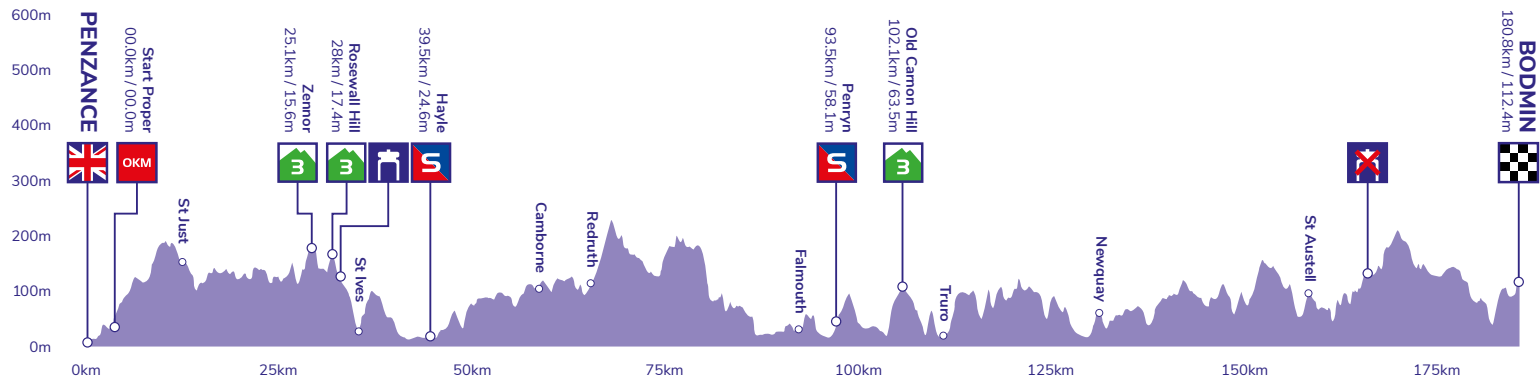

## ROUTE PROFILES PENZANCE TO BODMIN

### Stage profile

### Final 3km profile