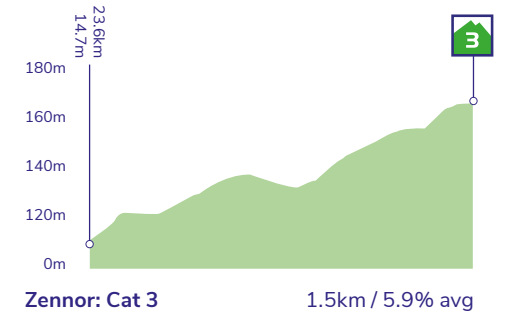

### Stage profile

### Final 3km profile