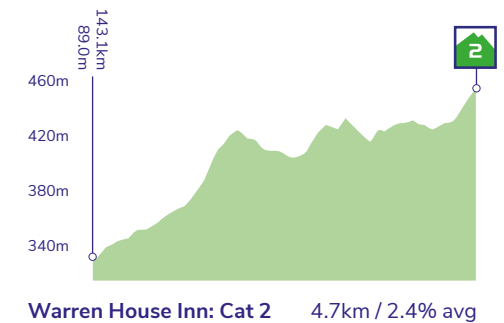

2

ROUTE PROFILES SHERFORD TO EXETER

Stage profile

KoM profiles

Final 3km profile