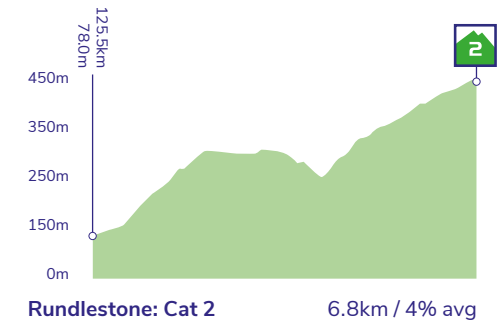

2

ROUTE PROFILES SHERFORD TO EXETER

Stage profile

KoM profiles

Final 3km profile