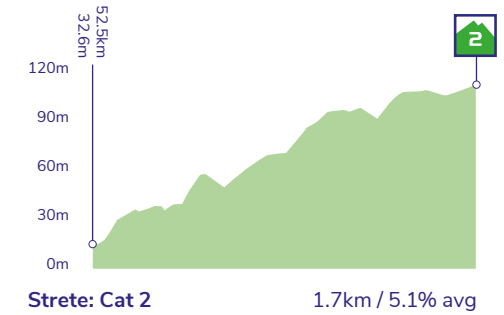

2

ROUTE PROFILES SHERFORD TO EXETER

Stage profile

KoM profiles

Final 3km profile