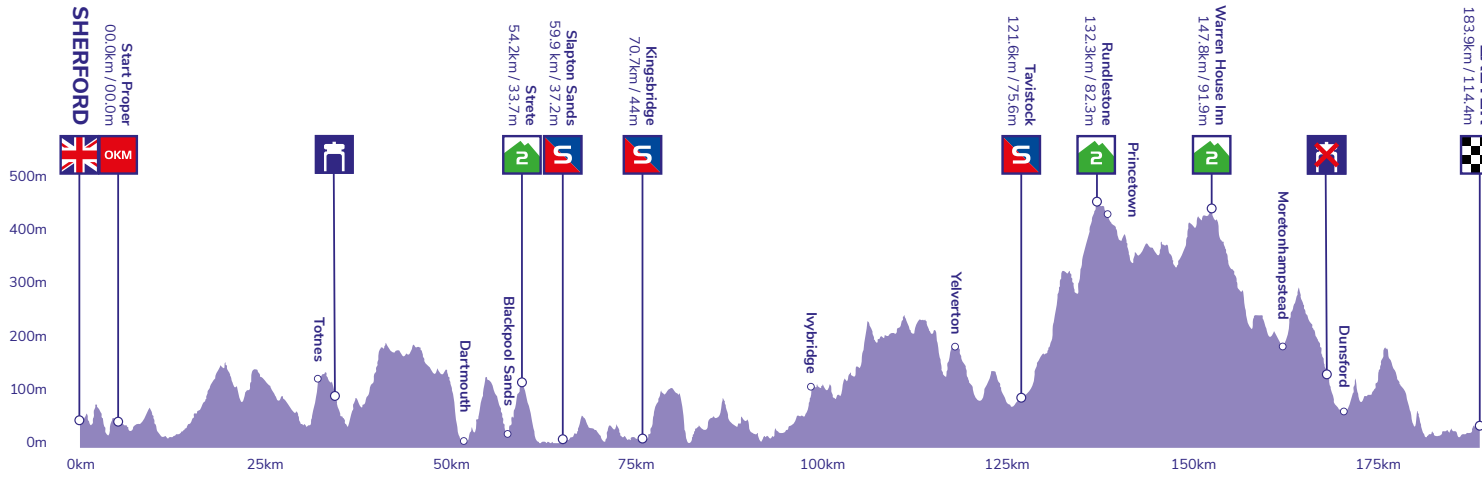

2

ROUTE PROFILES SHERFORD TO EXETER

Stage profile

KoM profiles

Final 3km profile