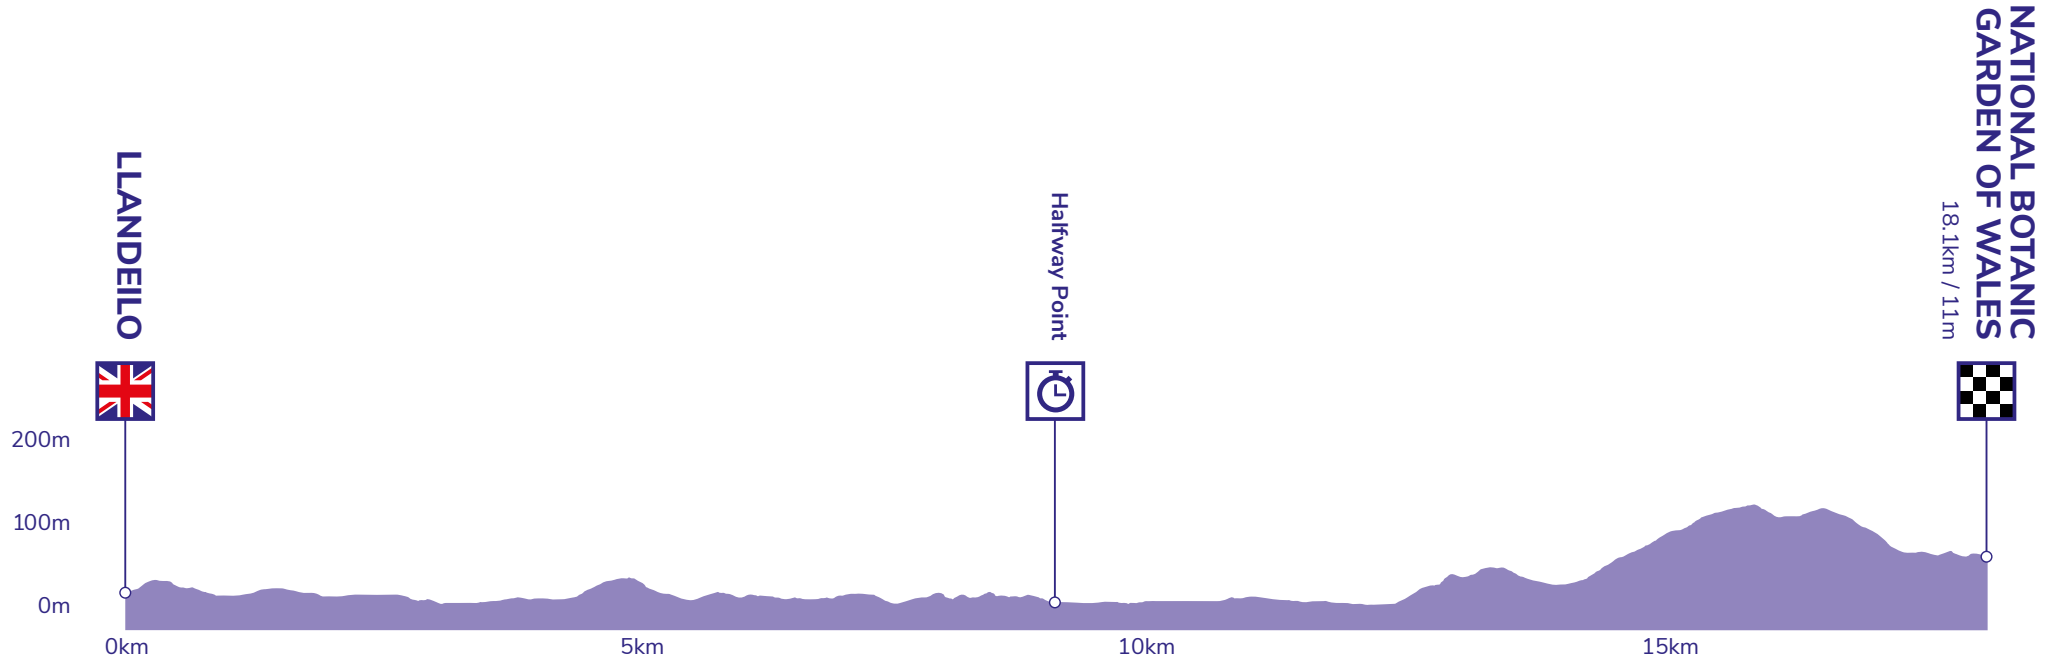

3

ROUTE PROFILES

LLANDEILO TO NATIONAL BOTANIC GARDEN OF WALES

Stage profile

Final 3km profile