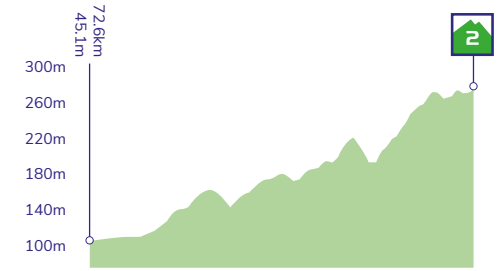

4

ROUTE PROFILES

ABERAERON TO GREAT ORME, LLANDUDNO

Stage profile

KoM profiles

Final 3km profile