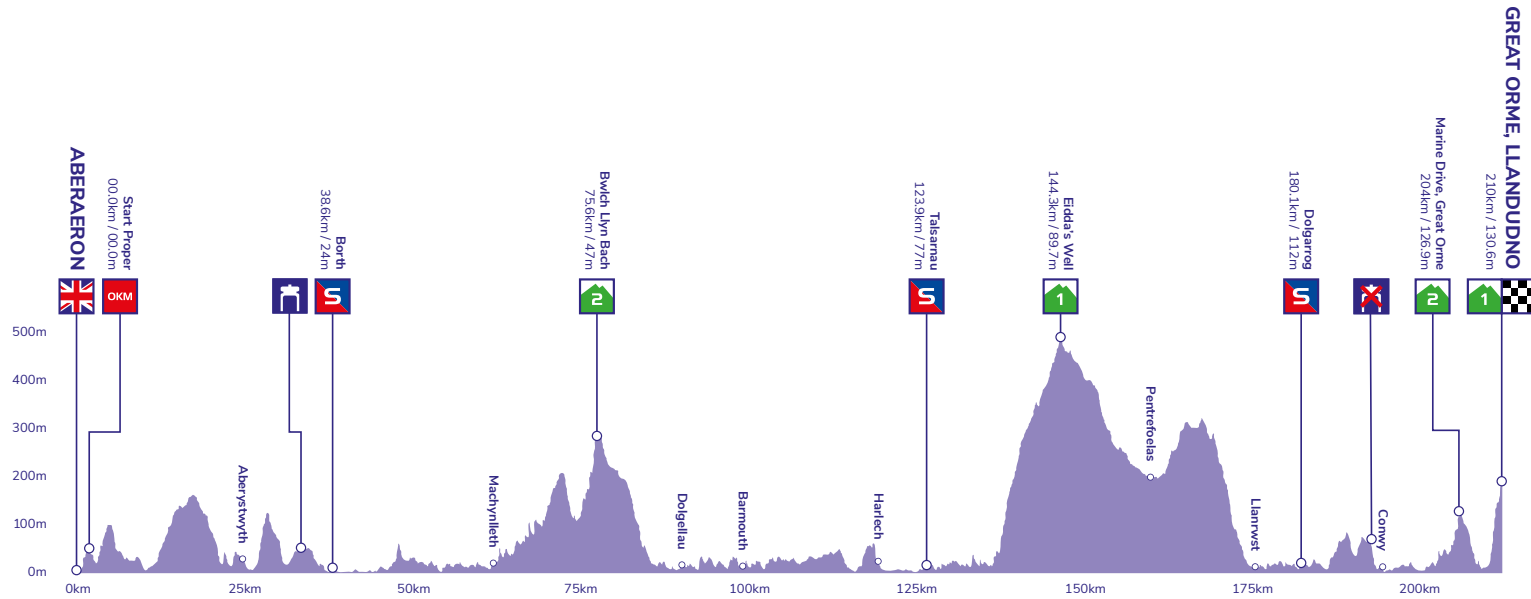

4

ROUTE PROFILES

ABERAERON TO GREAT ORME, LLANDUDNO

Stage profile

KoM profiles

Final 3km profile