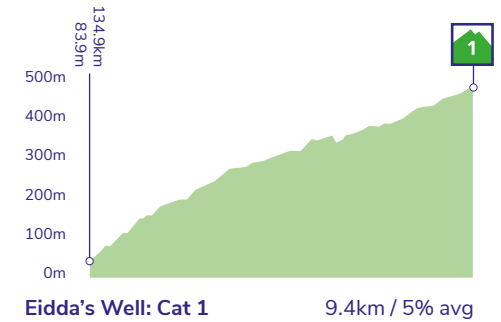

4

ROUTE PROFILES

ABERAERON TO GREAT ORME, LLANDUDNO

Stage profile

KoM profiles

Final 3km profile