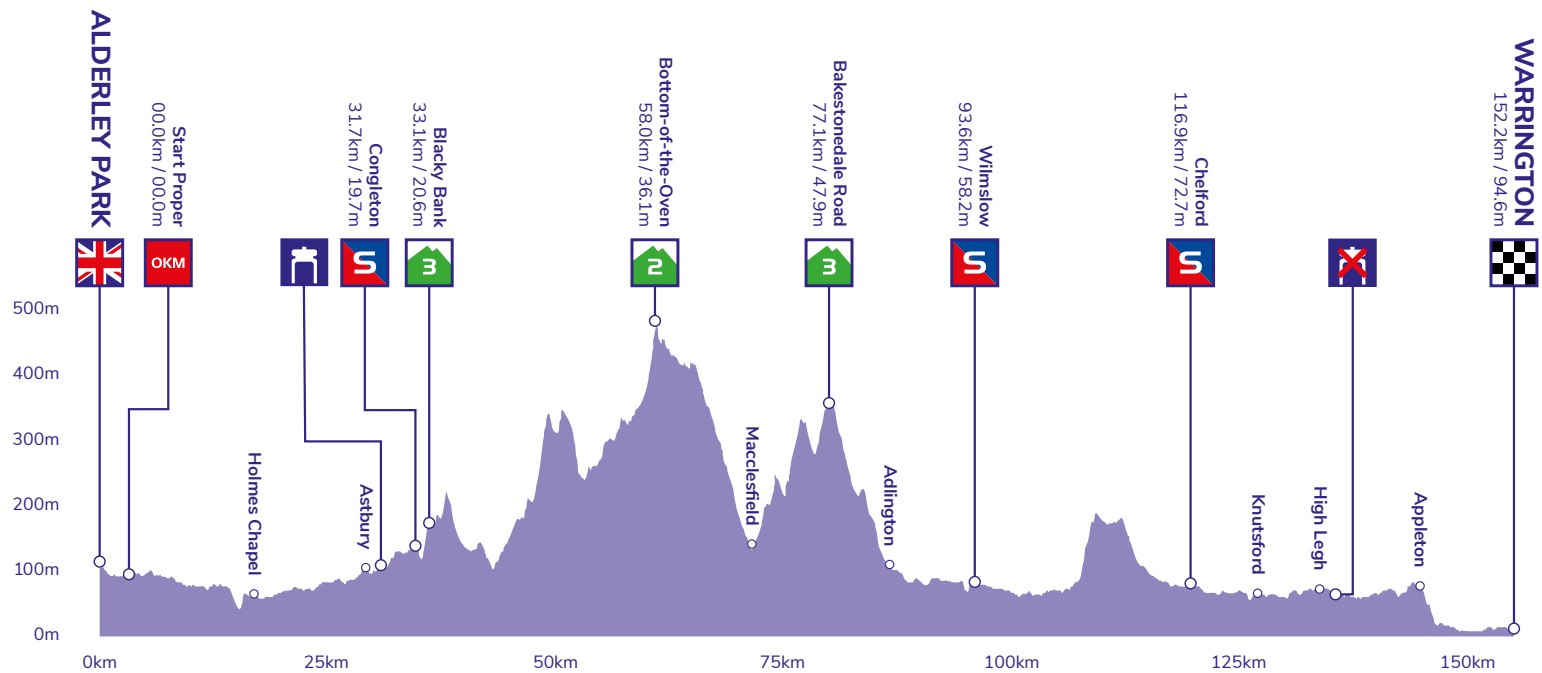

5

ROUTE PROFILES ALDERLEY PARK TO WARRINGTON

Stage profile

KoM profiles

Final 3km profile