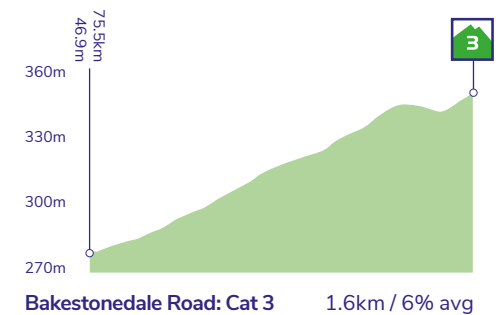

5

ROUTE PROFILES ALDERLEY PARK TO WARRINGTON

Stage profile

KoM profiles

Final 3km profile