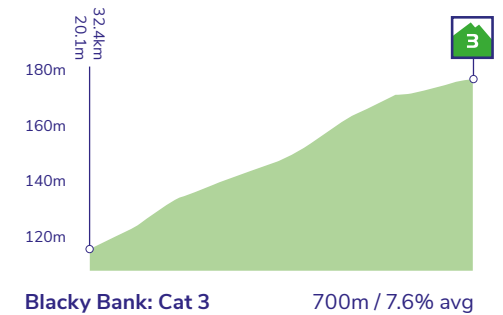

5

ROUTE PROFILES ALDERLEY PARK TO WARRINGTON

Stage profile

KoM profiles

Final 3km profile