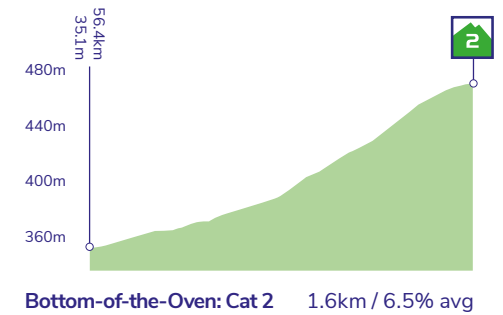

5

ROUTE PROFILES ALDERLEY PARK TO WARRINGTON

Stage profile

KoM profiles

Final 3km profile