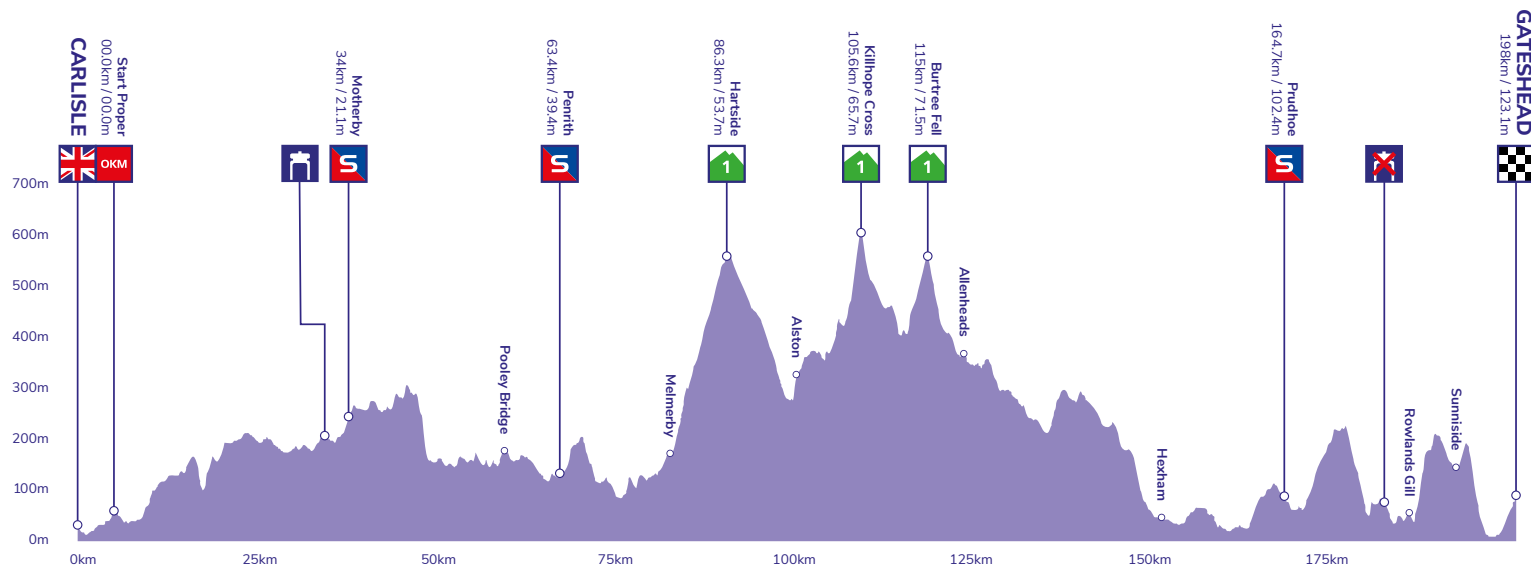

6

ROUTE PROFILES CARLISLE TO GATESHEAD

Stage profile

KoM profiles

Final 3km profile