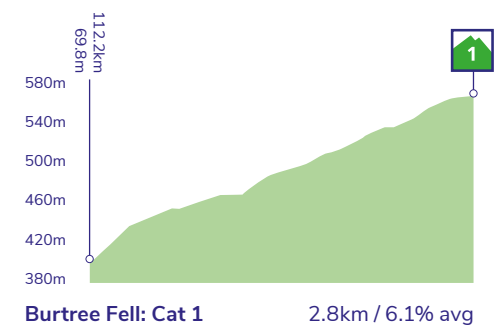

6

ROUTE PROFILES CARLISLE TO GATESHEAD

Stage profile

KoM profiles

Final 3km profile