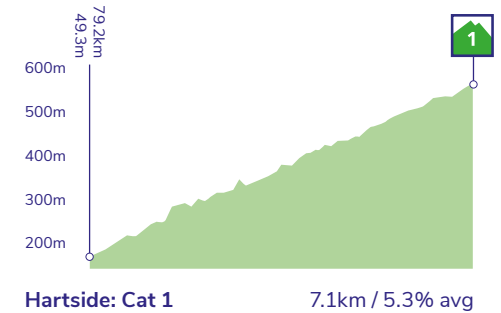

6

ROUTE PROFILES CARLISLE TO GATESHEAD

Stage profile

KoM profiles

Final 3km profile