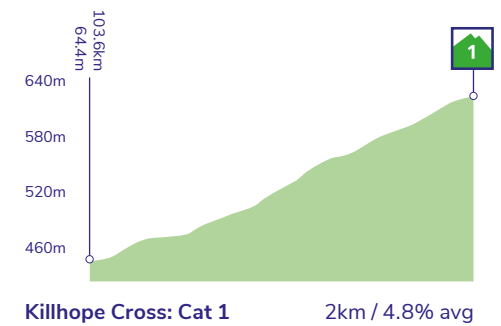

6

ROUTE PROFILES CARLISLE TO GATESHEAD

Stage profile

KoM profiles

Final 3km profile