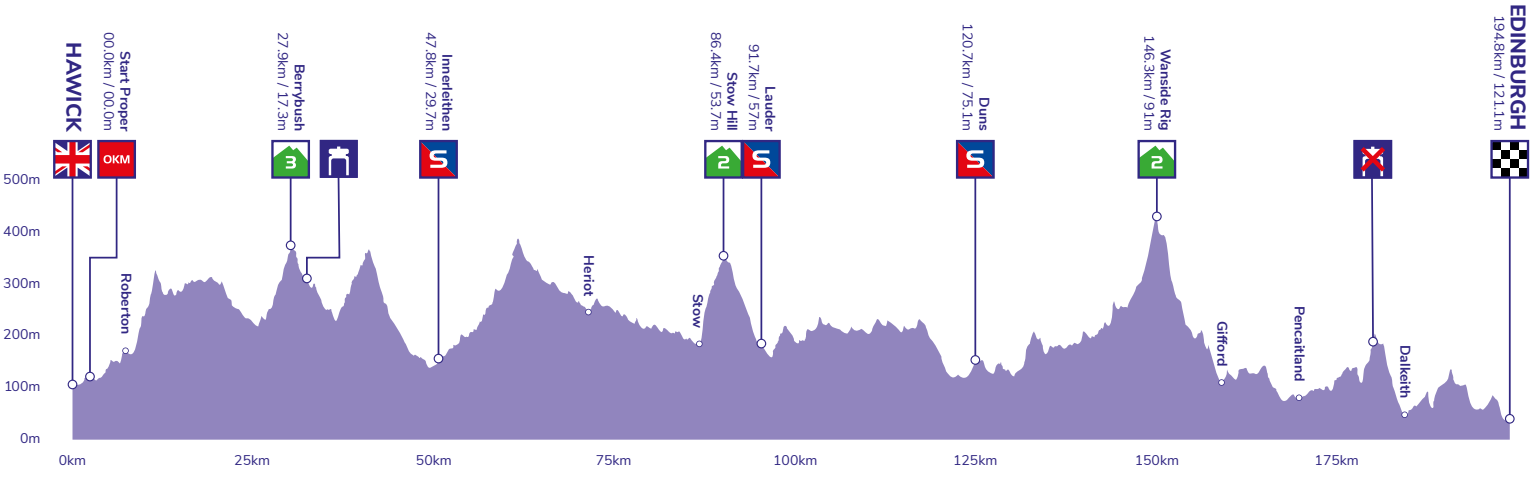

7 ROUTE PROFILES HAWICK TO EDINBURGH

Stage profile

KoM profiles

Final 3km profile