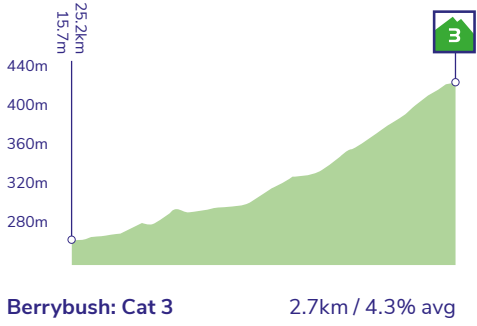

7 ROUTE PROFILES HAWICK TO EDINBURGH

Stage profile

KoM profiles

Final 3km profile