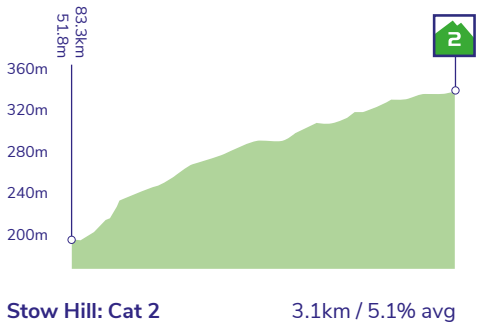

7 ROUTE PROFILES HAWICK TO EDINBURGH

Stage profile

KoM profiles

Final 3km profile