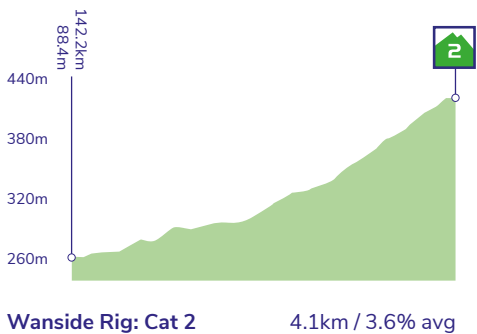

7 ROUTE PROFILES HAWICK TO EDINBURGH

Stage profile

KoM profiles

Final 3km profile