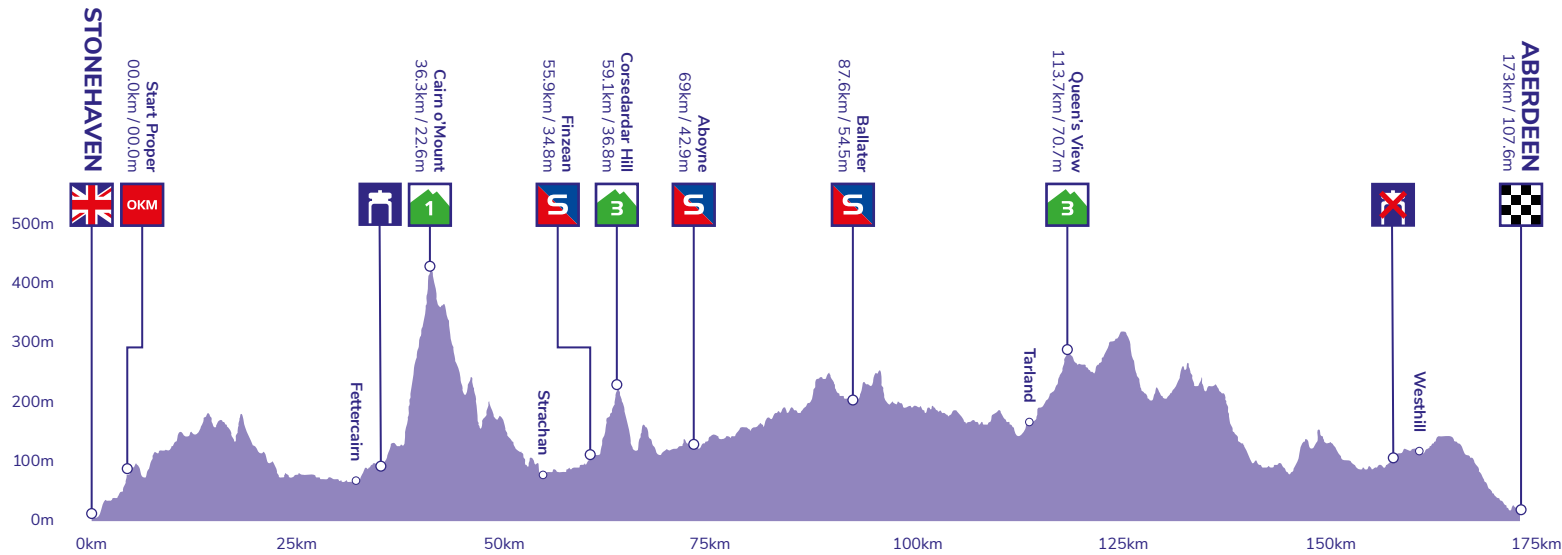

8

ROUTE PROFILES STONEHAVEN TO ABERDEEN

Stage profile

KoM profiles

Final 3km profile