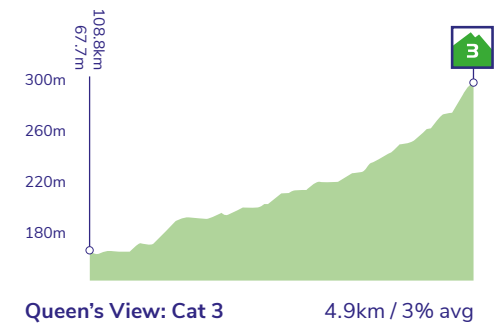

8

ROUTE PROFILES STONEHAVEN TO ABERDEEN

Stage profile

KoM profiles

Final 3km profile