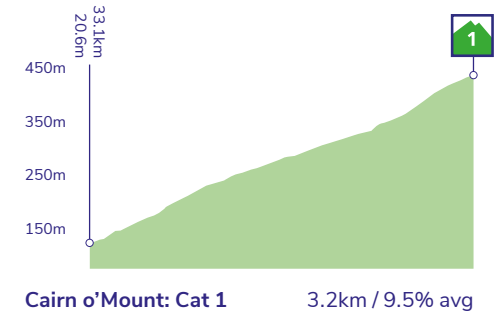

8

ROUTE PROFILES STONEHAVEN TO ABERDEEN

Stage profile

KoM profiles

Final 3km profile