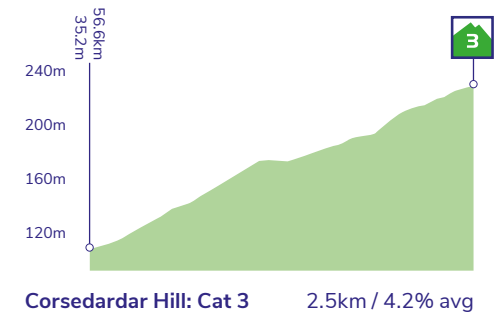

8

ROUTE PROFILES STONEHAVEN TO ABERDEEN

Stage profile

KoM profiles

Final 3km profile