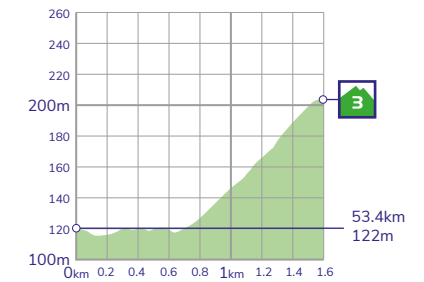

1

ROUTE PROFILES ABERDEEN TO GLENSHEE SKI CENTRE

Stage profile

Final 3km profile

ŠKODA KoM profiles

Bennachie Forest: Cat 3 1.2km / 3.7% avg

Lord's Throat: Cat 3 1.6km / 6.7% avg

Glenshee Ski Centre: Cat 1 9.2km / 2.9% avg

Suie Hill: Cat 2 1.2km / 9.0% avg