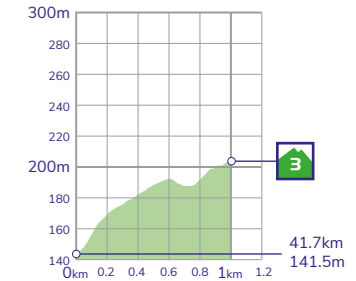

1

ROUTE PROFILES ABERDEEN TO GLENSHEE SKI CENTRE

Stage profile

Final 3km profile

ŠKODA KoM profiles

Bennachie Forest: Cat 3 1.2km / 3.7% avg

Lord's Throat: Cat 3 1.6km / 6.7% avg

Glenshee Ski Centre: Cat 1 9.2km / 2.9% avg