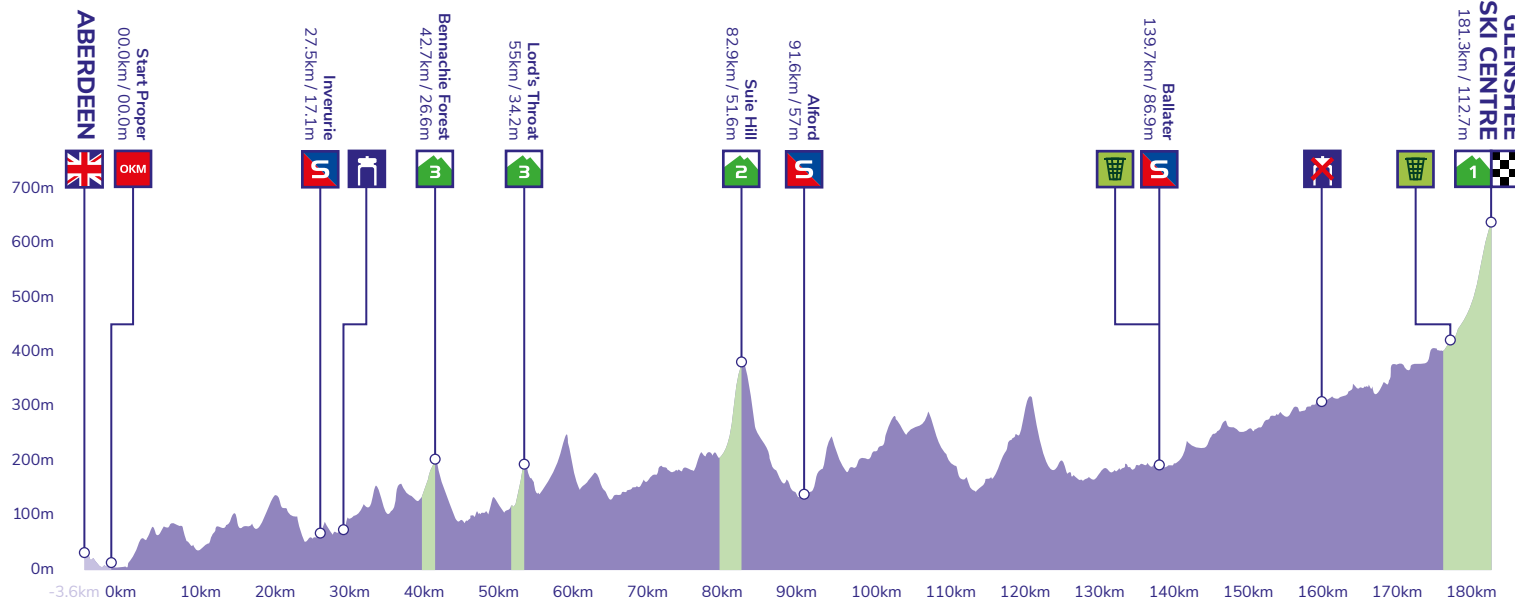

1

ROUTE PROFILES ABERDEEN TO GLENSHEE SKI CENTRE

Stage profile

Final 3km profile

ŠKODA KoM profiles

Bennachie Forest: Cat 3 1.2km / 3.7% avg

Lord's Throat: Cat 3 1.6km / 6.7% avg

Glenshee Ski Centre: Cat 1 9.2km / 2.9% avg

Suie Hill: Cat 2 1.2km / 9.0% avg