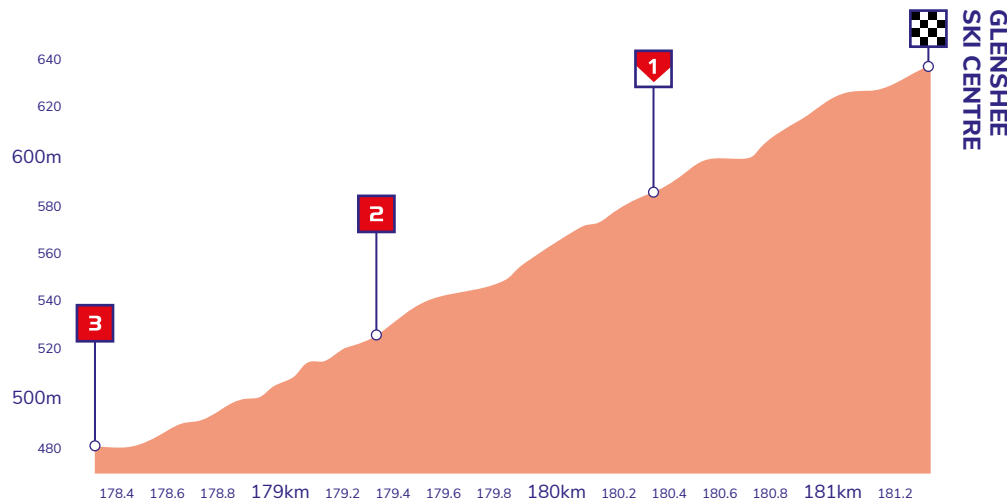

1

ROUTE PROFILES ABERDEEN TO GLENSHEE SKI CENTRE

Stage profile

Final 3km profile

ŠKODA KoM profiles

Bennachie Forest: Cat 3 1.2km / 3.7% avg

Lord's Throat: Cat 3 1.6km / 6.7% avg

Glenshee Ski Centre: Cat 1 9.2km / 2.9% avg

Suie Hill: Cat 2 1.2km / 9.0% avg