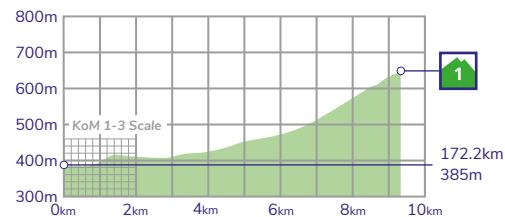

1

ROUTE PROFILES ABERDEEN TO GLENSHEE SKI CENTRE

Stage profile

Final 3km profile

ŠKODA KoM profiles

Bennachie Forest: Cat 3 1.2km / 3.7% avg

Lord's Throat: Cat 3 1.6km / 6.7% avg

Glenshee Ski Centre: Cat 1 9.2km / 2.9% avg