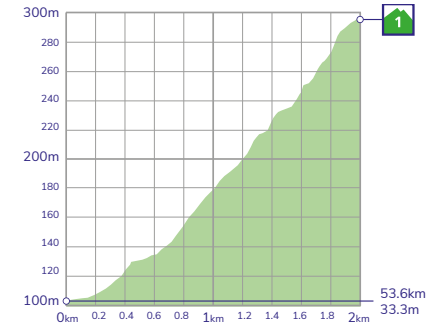

4

ROUTE PROFILES REDCAR TO DUNCOMBE PARK, HELMSLEY

Stage profile

Final 3km profile

ŠKODA KoM profiles

Robin Hood's Bay: Cat 1 4.6km / 6.8% avg

Egton Bank: Cat 2 1.6km / 8.0% avg

Carlton Bank: Cat 1 2.1km / 9.9% avg