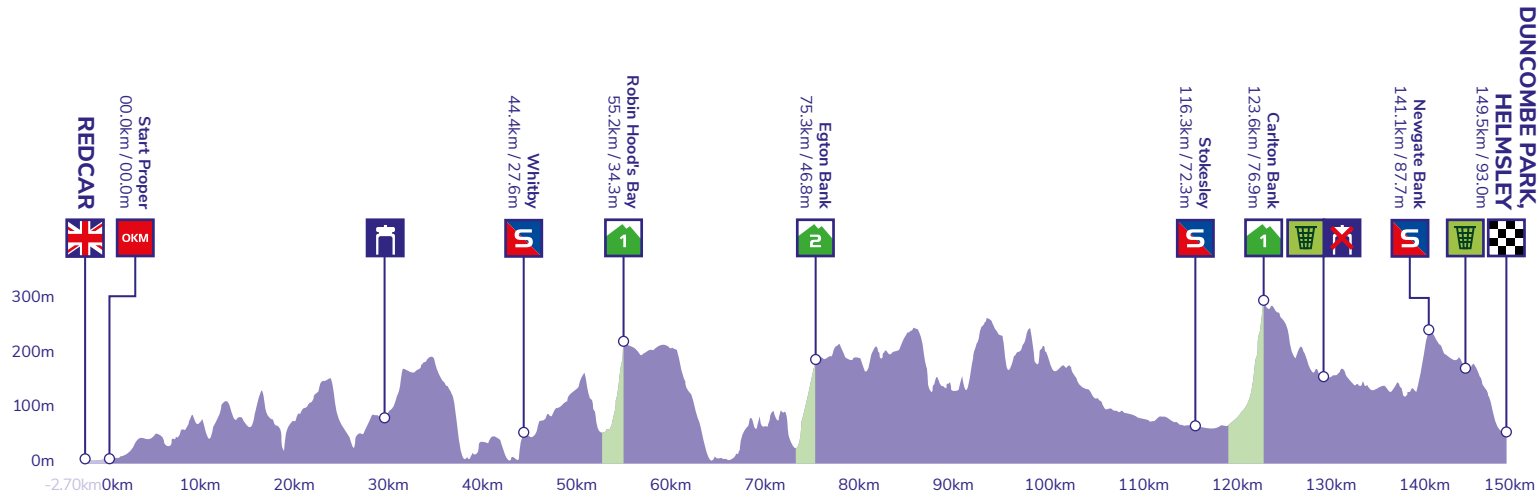

4

ROUTE PROFILES REDCAR TO DUNCOMBE PARK, HELMSLEY

Stage profile

Final 3km profile

ŠKODA KoM profiles

Robin Hood's Bay: Cat 1 4.6km / 6.8% avg

Egton Bank: Cat 2 1.6km / 8.0% avg

Carlton Bank: Cat 1 2.1km / 9.9% avg