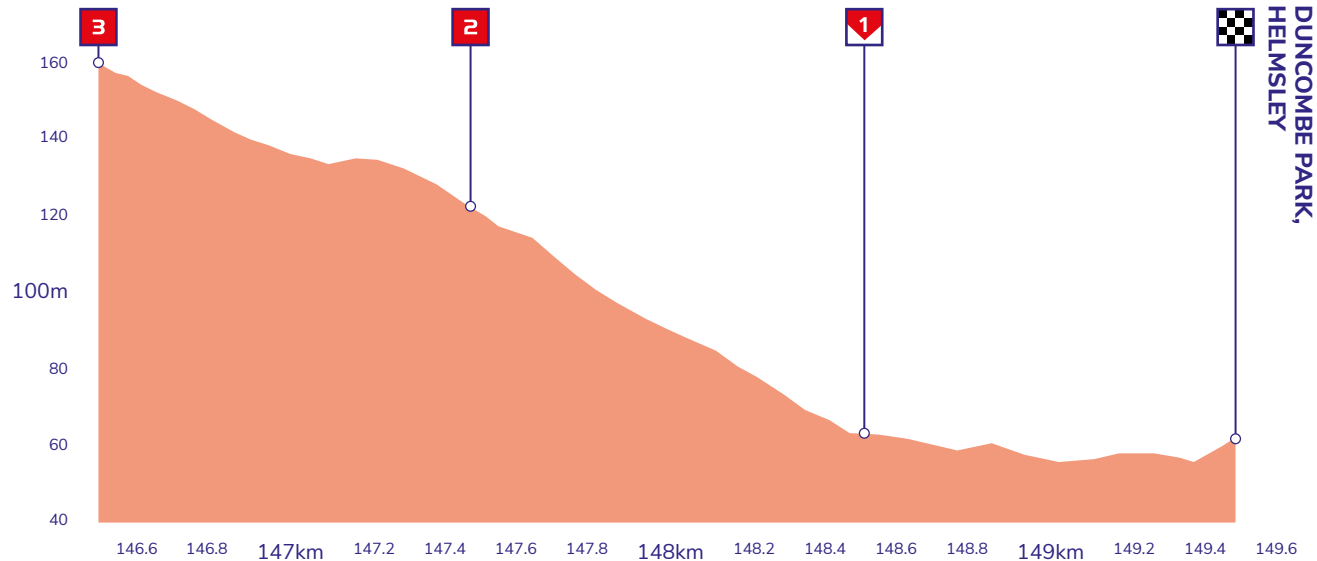

4

ROUTE PROFILES REDCAR TO DUNCOMBE PARK, HELMSLEY

Stage profile

Final 3km profile

ŠKODA KoM profiles

Robin Hood's Bay: Cat 1 4.6km / 6.8% avg

Egton Bank: Cat 2 1.6km / 8.0% avg

Carlton Bank: Cat 1 2.1km / 9.9% avg