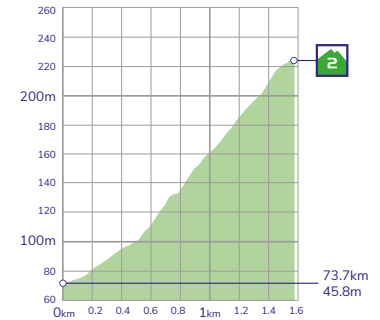

4

ROUTE PROFILES REDCAR TO DUNCOMBE PARK, HELMSLEY

Stage profile

Final 3km profile

ŠKODA KoM profiles

Robin Hood's Bay: Cat 1 4.6km / 6.8% avg

Egton Bank: Cat 2 1.6km / 8.0% avg

Carlton Bank: Cat 1 2.1km / 9.9% avg