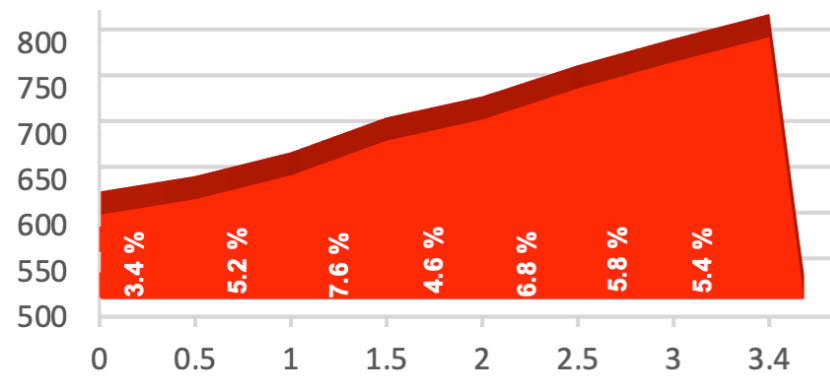

GPS DATA

PPO START

PPO FINISH

FEEDZONE

LAST 3 KILOMETERS

KAPPELEN

Length: 3.4 km Ø Gradient in %: 5.5

SATTEL

Length: 3.0 km Ø Gradient in %: 8.5