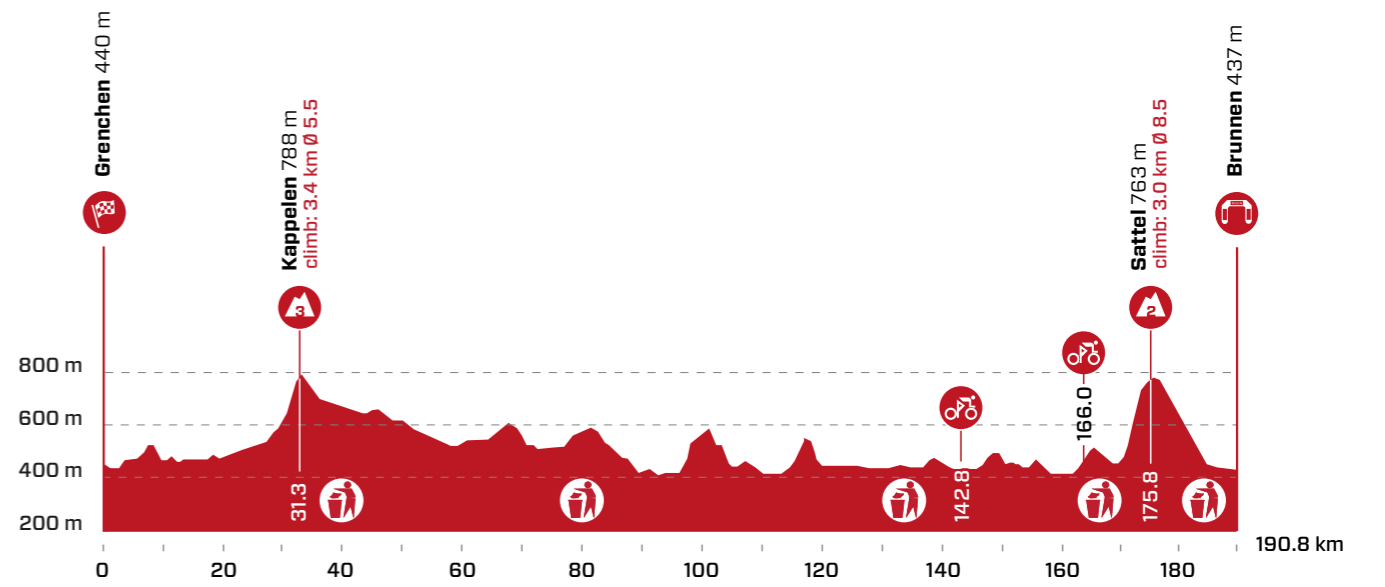

ROUTE & TRAFFIC PLAN GRENCHEN

RACE SCHEDULE

Ascent	▲1938 m	Total time	4 h 33 min
Descent	▼1940 m	Average Speed	42 km/h

m ü. M.	km	km	Location	Advertising convoy	Average speed km/h
				40	42
					44

	Neutralisation 4.0 km	Archstrasse - Bürenstrasse		11:40	12:40	12:40	12:40
	440	0.0	Grenchen		11:47	12:47	12:47
	449	2.2	Leuzigen	Road islands 3x	11:50	12:50	12:50
	457	6.0	Turn right, Lüterkofenstrasse	Road island	11:54	12:55	12:54
	480	9.2	Lüterkofen		11:58	12:59	12:58
	473	9.4	Turn left, Bahnhofstrasse		11:59	12:59	12:58
	464	10.3	Roundabout right, Solothurnstrasse		12:00	13:00	13:00
	466	10.7	Solothurnstrasse	Railroad crossing	12:00	13:01	13:00
	464	11.7	Kräiligen	Road islands 3x	12:02	13:02	13:02
	474	13.6	Bätterkinden	Road island	12:04	13:05	13:04
	474	14.6	Roundabout left, Landshutstrasse	Road island	12:05	13:06	13:05
	472	15.4	Utzensdorf	Road islands 4x	12:06	13:07	13:06
	472	15.6	Landshutstrasse	Railroad crossing	12:07	13:08	13:07
	476	16.2	Roundabout left, Koppigenstrasse		12:07	13:08	13:07
	474	19.7	Koppigen		12:12	13:13	13:12
	485	20.7	Turn left, Bern-Zürichstrasse	Road island	12:13	13:15	13:13
	485	20.8	Turn right, Alchenstorfstrasse	Road island	12:14	13:15	13:14
	501	23.2	Alchenstorf		12:17	13:18	13:17
	522	26.0	Wynigen		12:20	13:22	13:20
	525	26.3	Turn right, Dorfstrasse	Road island	12:21	13:23	13:21
	531	27.0	Turn right, Kappelenstrasse		12:22	13:24	13:22
	634	30.5	Kappelen		12:28	13:30	13:28
	788	31.3	Kappelenstrasse	GPM	12:31	13:33	13:31

GPS DATA

PPO START

PPO FINISH

FEEDZONE

LAST 3 KILOMETERS

KAPPELEN

Length: 3.4 km Ø Gradient in %: 5.5

SATTEL

Length: 3.0 km Ø Gradient in %: 8.5