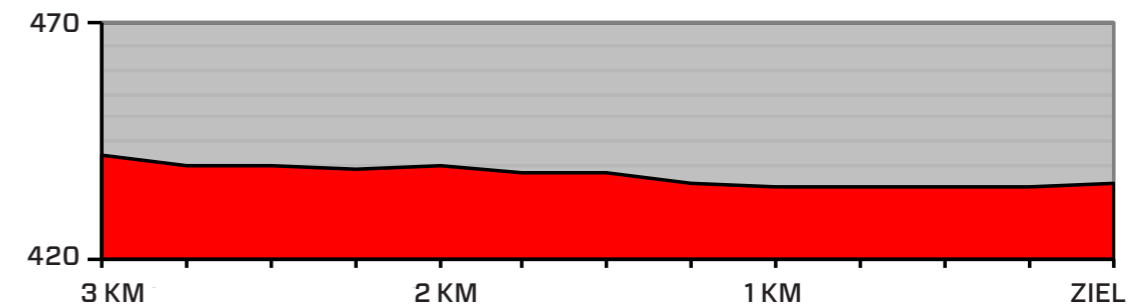

GPS DATA

PPO START

PPO FINISH

FEEDZONE

LAST 3 KILOMETERS

KAPPELEN

Length: 3.4 km Ø Gradient in %: 5.5

SATTEL

Length: 3.0 km Ø Gradient in %: 8.5