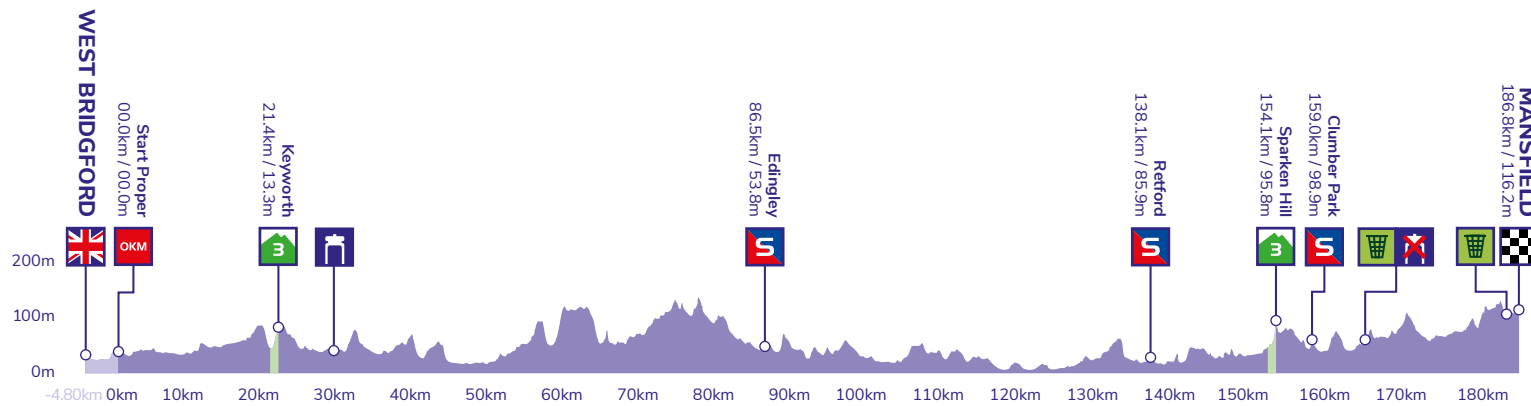

5

ROUTE PROFILES WEST BRIDGFORD TO MANSFIELD

Stage profile

ŠKODA KoM profiles

Keyworth: Cat 3 0.9km / 5.2% avg

Sparken Hill: Cat 3 0.7km / 4.7% avg

Final 3km profile