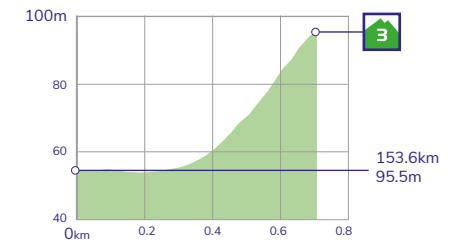

5

ROUTE PROFILES WEST BRIDGFORD TO MANSFIELD

Stage profile

ŠKODA KoM profiles

Keyworth: Cat 3 0.9km / 5.2% avg

Sparken Hill: Cat 3 0.7km / 4.7% avg

Final 3km profile