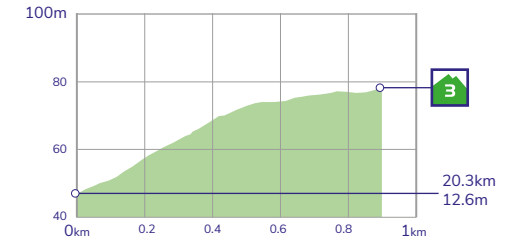

5

ROUTE PROFILES WEST BRIDGFORD TO MANSFIELD

Stage profile

ŠKODA KoM profiles

Keyworth: Cat 3 0.9km / 5.2% avg

Sparken Hill: Cat 3 0.7km / 4.7% avg

Final 3km profile