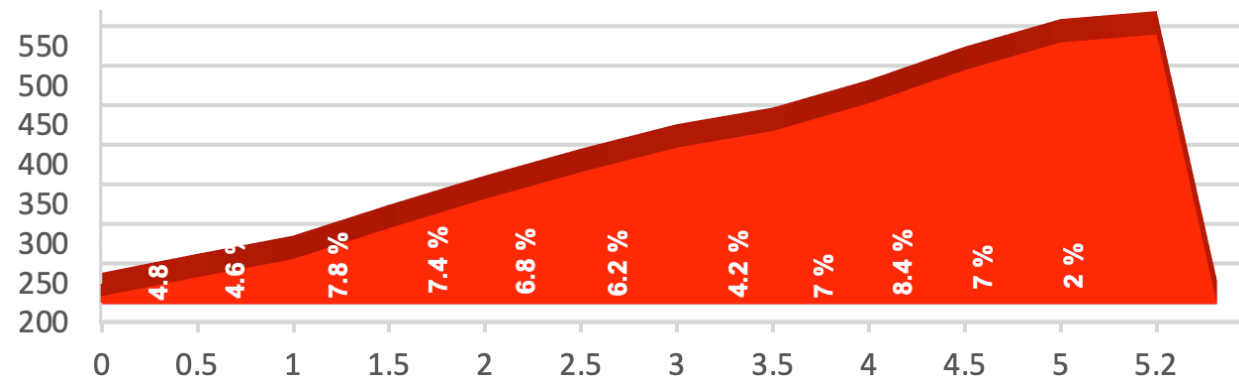

GPS DATA

PPO START

PPO FINISH

FEEDZONE

LAST 3 KILOMETERS

MONTE CENERI

Length: 5.2 km Ø Gradient in %: 6.0

PEDRINATE

Length: 2.4 km Ø Gradient in %: 8.2