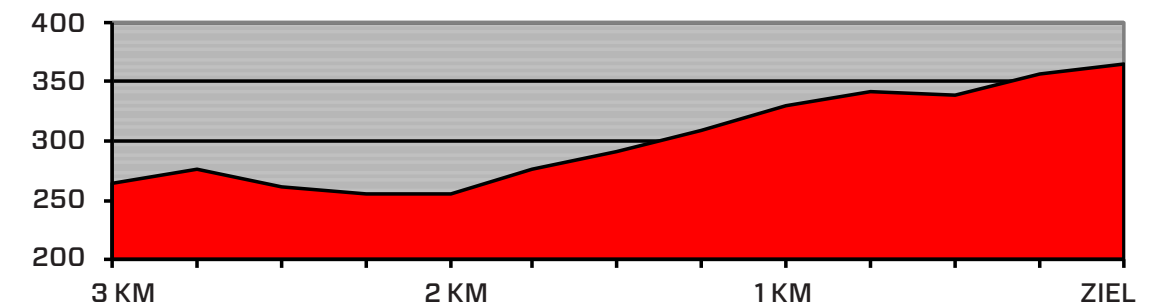

GPS DATA

PPO START

PPO FINISH

FEEDZONE

LAST 3 KILOMETERS

MONTE CENERI

Length: 5.2 km Ø Gradient in %: 6.0

PEDRINATE

Length: 2.4 km Ø Gradient in %: 8.2