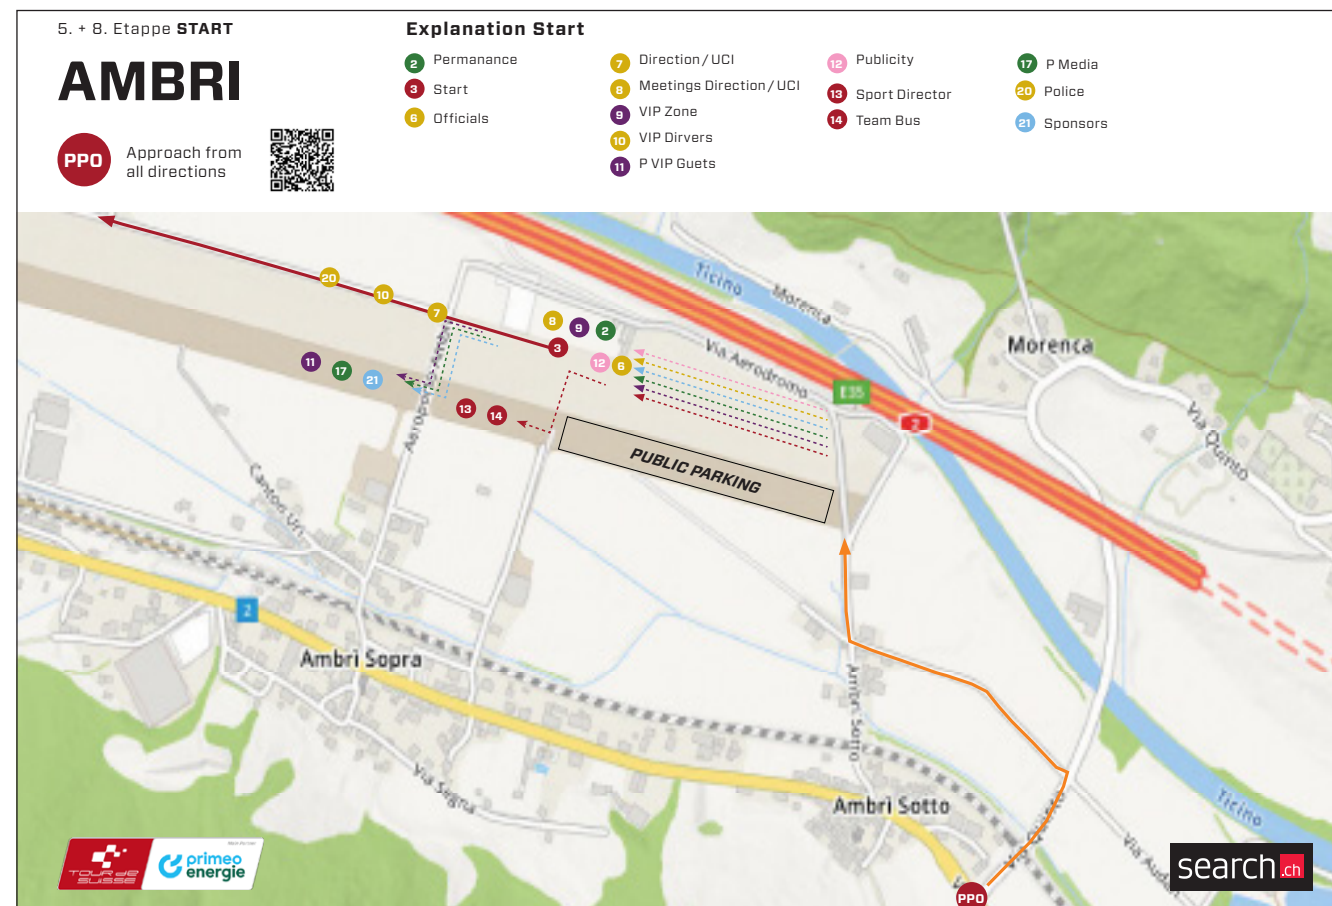

ROUTE & TRAFFIC PLAN AMBRI

RACE SCHEDULE

Ascent	▲ 2676 m	Total time	4 h 38 min
Descent	▼ 3293 m	Average Speed	41 km/h

m ü. M.	km	km	Location	Advertising convoy	Average speed km/h
				39	41
					43

km	km	km	Location	Advertising convoy	Average speed km/h
Neutralisation 3.0 km			Aeroporto - Via centrale Ritom - Via S. Gottardo		
991	0.0	190.1	Ambri, Stadio		
991	1.5	188.6	Ambri	Road islands 2x & Pumps 3x	
973	5.6	184.5	Rodi-Fiesso	Road island	
930	6.8	183.3	Hauptstrasse Via S. Gottardo	Tunnel 300m, Inslen 2x	
754	10.3	179.8	Polmengo	Road islands 2x	
758	11.3	178.8	Faido	Pumps 8x & Road island	
616	17.0	173.1	Lavorgo		
407	22.6	167.5	Giornico		
332	26.5	163.6	Bodio	Road islands 4x	
305	29.0	161.1	Pasquero	Road islands 2x	
305	29.2	160.9	Roundabout straight, Via San Gottardo	Road islands x	
296	30.6	159.5	Roundabout right, Via al Brenno	Road island	
296	30.9	159.2	Roundabout right, Hauptstrasse	Traffic divider	
303	31.2	158.9	Bisaca		
261	38.3	151.8	Roundabout straight, Via Cantonale	Road islands 2x	
268	39.7	150.4	Lodrino	Green Zone	
259	41.6	148.5	Prosito	Road islands 3x	
249	44.6	145.5	Preonzo	Road islands 2x	
250	47.5	142.6	Gnosca	Road island	
252	47.7	142.4	Gorduno		
252	47.9	142.2	Roundabout straight, Via Cantonale	Road islands 2x	
283	48.4	141.7	Turn right, Via Galbisio		