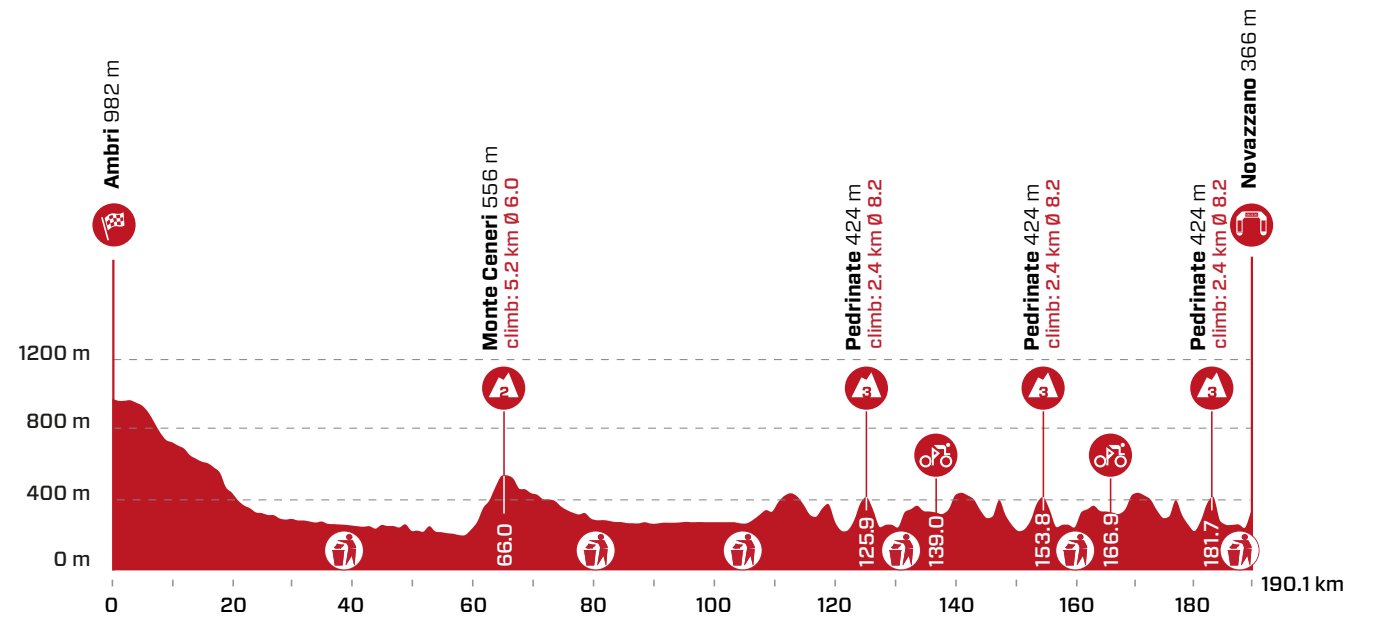

ROUTE & TRAFFIC PLAN AMBRI

RACE SCHEDULE

Ascent	▲ 2676 m	Total time	4 h 38 min
Descent	▼ 3293 m	Average Speed	41 km/h

m ü. M.	km	km	Location	Advertising convoy	Average speed km/h
				39	41
					43

km	km	km	Location	Advertising convoy	Average speed km/h
Neutralisation 3.0 km			Aeroporto - Via centrale Ritom - Via S. Gottardo		
991	0.0	190.1	Ambri, Stadio		
991	1.5	188.6	Ambri	Road islands 2x & Pumps 3x	
973	5.6	184.5	Rodi-Fiesso	Road island	
930	6.8	183.3	Hauptstrasse Via S. Gottardo	Tunnel 300m, Inslen 2x	
754	10.3	179.8	Polmengo	Road islands 2x	
758	11.3	178.8	Faido	Pumps 8x & Road island	
616	17.0	173.1	Lavorgo		
407	22.6	167.5	Giornico		
332	26.5	163.6	Bodio	Road islands 4x	
305	29.0	161.1	Pasquero	Road islands 2x	
305	29.2	160.9	Roundabout straight, Via San Gottardo	Road islands x	
296	30.6	159.5	Roundabout right, Via al Brenno	Road island	
296	30.9	159.2	Roundabout right, Hauptstrasse	Traffic divider	
303	31.2	158.9	Bisaca		
261	38.3	151.8	Roundabout straight, Via Cantonale	Road islands 2x	
268	39.7	150.4	Lodrino	Green Zone	
259	41.6	148.5	Prosito	Road islands 3x	
249	44.6	145.5	Preonzo	Road islands 2x	
250	47.5	142.6	Gnosca	Road island	
252	47.7	142.4	Gorduno		
252	47.9	142.2	Roundabout straight, Via Cantonale	Road islands 2x	
283	48.4	141.7	Turn right, Via Galbisio		

m ü. M.	km	km	Location	Advertising convoy	Average speed km/h		
					39	41	43
253	187.9	2.2	Turn right, Via Torraccia	Road islands 4x	17:29	17:15	17:03
293	188.5	1.6	Novazzano	Road island	17:31	17:17	17:04
341	189.2	0.9	Turn left, Via indipendenza		17:33	17:18	17:05
361	189.7	0.4	Turn right, Via Marchetto		17:33	17:19	17:06
366	190.1	0.0	Novazzano, finish		17:34	17:20	17:07

GPS DATA

PPO START

PPO FINISH

FEEDZONE

LAST 3 KILOMETERS

MONTE CENERI

Length: 5.2 km Ø Gradient in %: 6.0

PEDRINATE

Length: 2.4 km Ø Gradient in %: 8.2