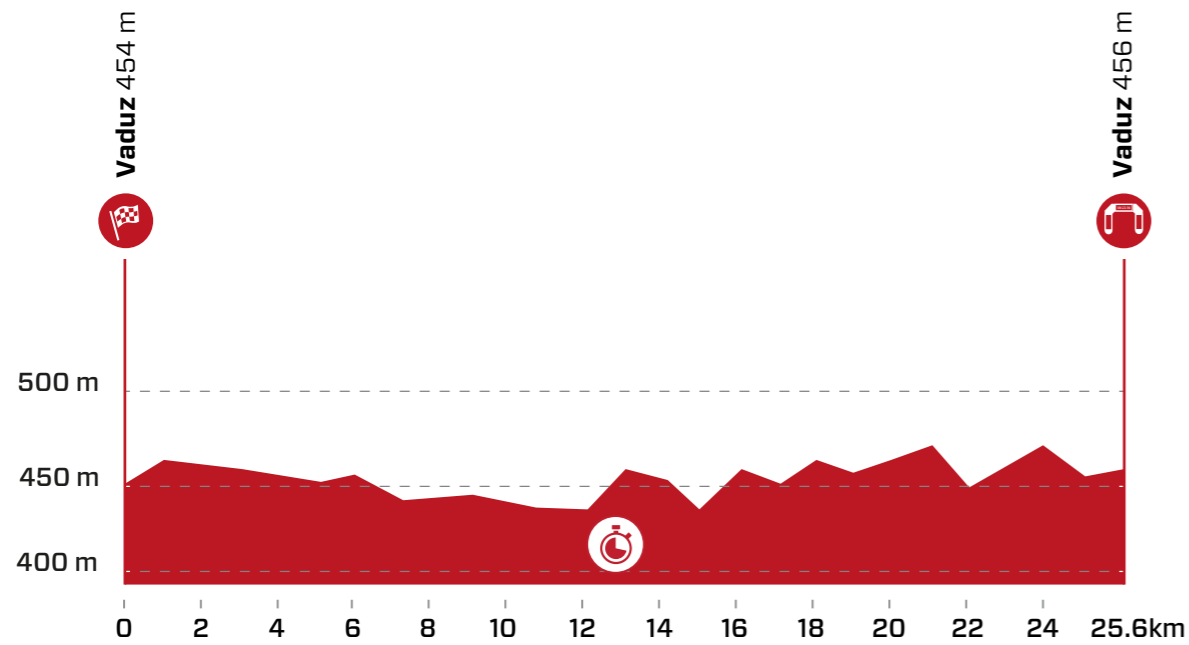

RACE SCHEDULE

Ascent	▲140 m	Total time	30 min 06 sec
Descent	▼138 m	Average Speed	51 km/h

m ü. M.	km	km	Ort/Lieu	Advertising convoy	First	Last
454	0.0	25.6	Lettstrasse		12:11	13:07
463	0.6	25.0	Turn right, Rheindamm		12:12	13:08
453	5.8	19.8	Turn right, Medergass		12:20	13:14
443	7.2	18.4	Turn right, Benderer-Str.		12:25	13:16
444	7.4	18.2	Turn left, Rietsträssle		12:30	13:16
448	8.4	17.2	Turn left, Schwarz Strässle		12:35	13:18
440	12.0	13.6	Roundabout straight, Kohlplatz	Road islands 6x	12:40	13:20
440	12.1	13.5	Eschen		12:40	13:20
444	12.9	12.7	Fallsg.	split time	12:41	13:21
454	13.8	11.8	Mauren		12:42	13:22
457	16.3	9.3	Turn right, Voralbergerstrasse	Road island	12:45	13:26
453	16.7	8.9	Nendeln	Road islands 6x	12:46	13:27
464	20.7	4.9	Roundabout straight, Feldkircher Strasse		12:50	13:31
465	20.8	4.8	Schaan	Road islands 3x	12:50	13:31
470	23.5	2.1	Vaduz	Road islands 4x	12:53	13:34
455	25.1	0.5	Roundabout straight, Hauptstrasse		12:55	13:35
456	25.5	0.1	Roundabout left, Städtle		13:00	13:36
456	25.6	0.0	Finish		13:10	13:37

GPS DATA

PPO START & FINISH

LAST 3 KILOMETERS