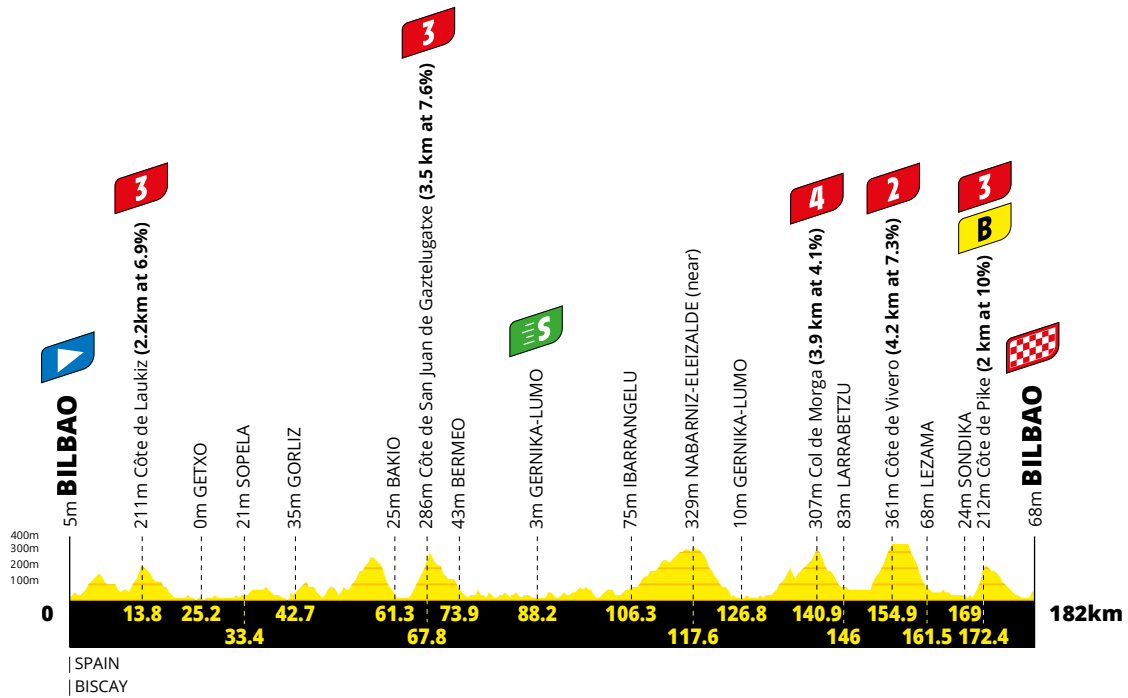

PROFILES AND MAP

STAGE'S PROFILE

INTERMEDIATE SPRINT • PROFILE AND MAP

ES KM 88.2 • GERNIKA-LUMO

182KM

BILBAO

BILBAO

BILBAO

SATURDAY 1 JULY

STAGE 1

STAGE 1

21