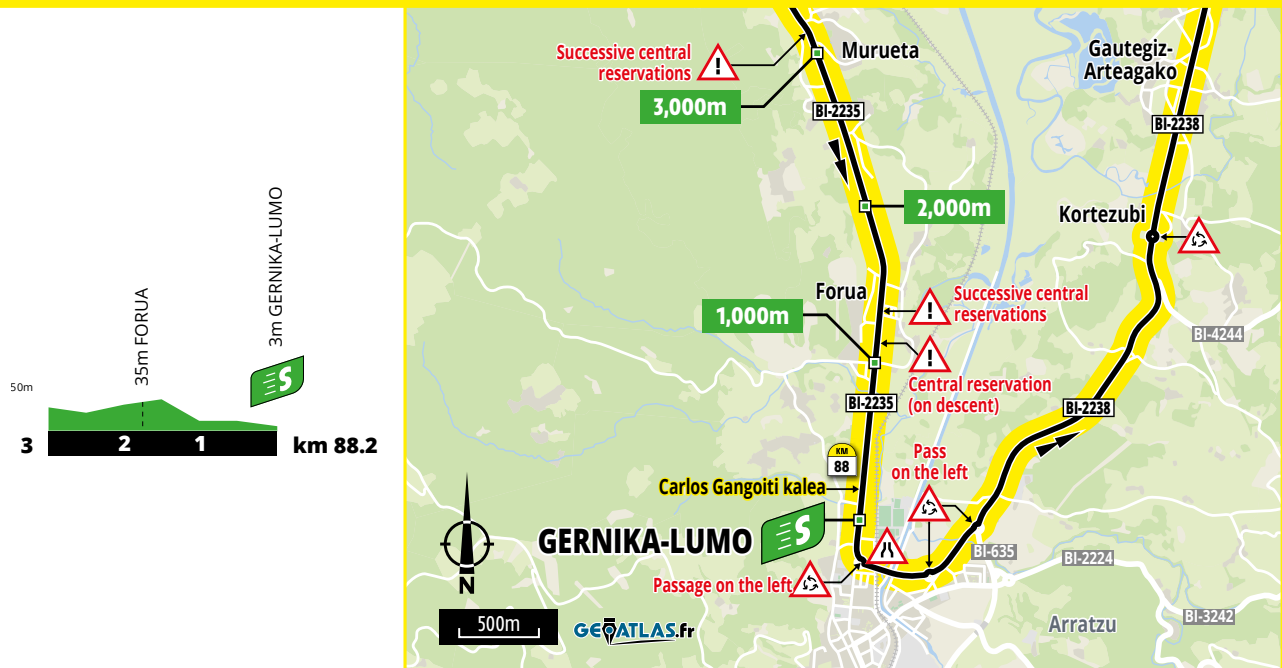

PROFILES AND MAP

STAGE'S PROFILE

INTERMEDIATE SPRINT • PROFILE AND MAP

ES KM 88.2 • GERNIKA-LUMO

182KM

BILBAO

BILBAO

BILBAO

SATURDAY 1 JULY

STAGE 1

STAGE 1

21