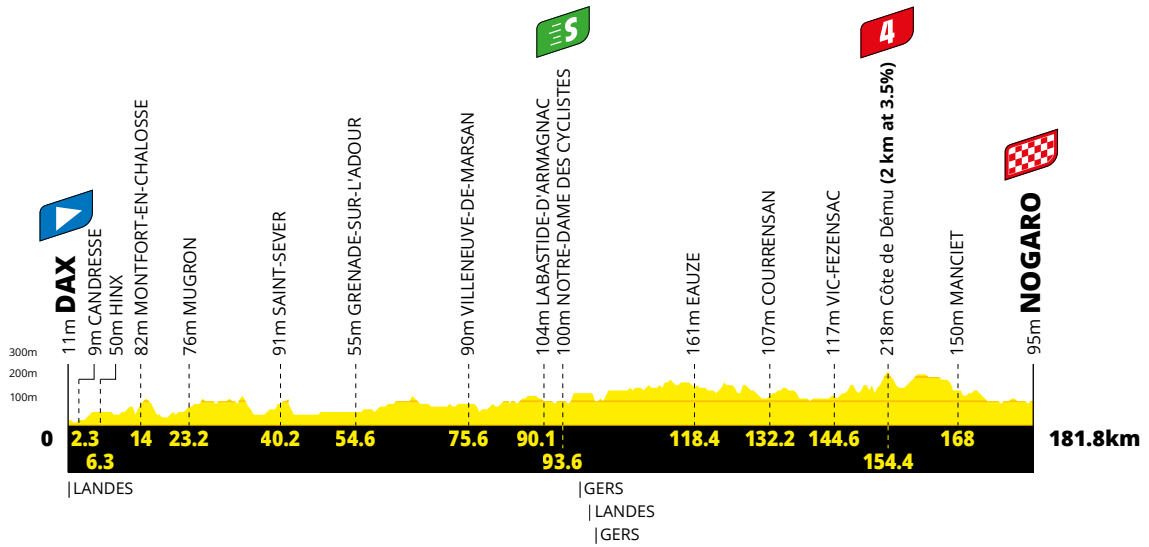

# PROFILES AND MAP

## STAGE'S PROFILE

## INTERMEDIATE SPRINT • PROFILE AND MAP

**KM 93.6 • NOTRE-DAME DES CYCLISTES**