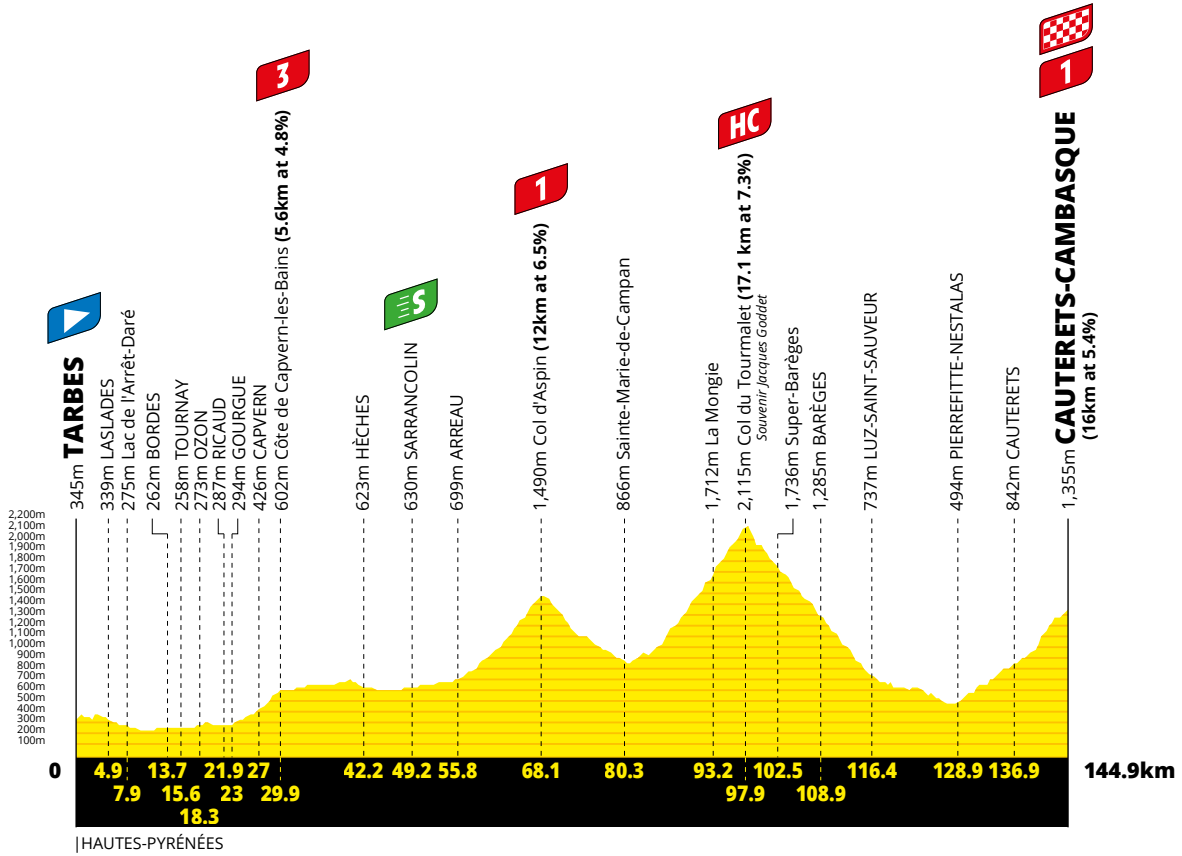

# PROFILES AND MAP

## STAGE'S PROFILE

## INTERMEDIATE SPRINT • PROFILE AND MAP

KM 49.2 • SARRANCOLIN