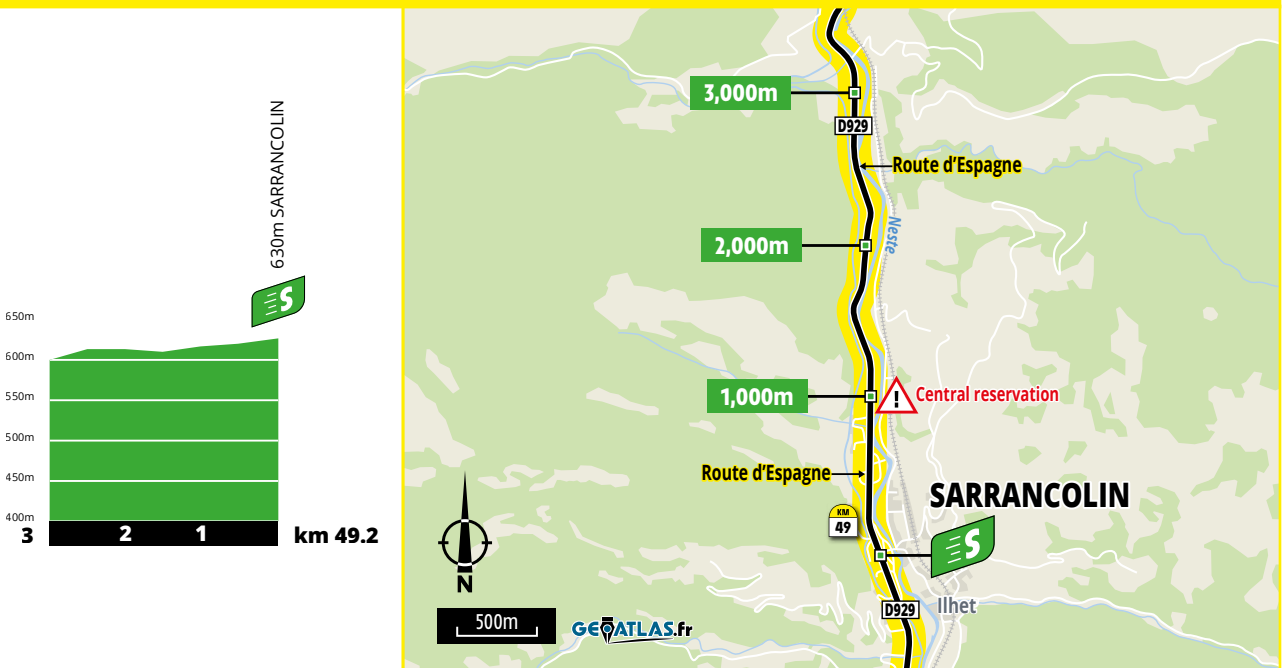

# PROFILES AND MAP

## INTERMEDIATE SPRINT • PROFILE AND MAP

KM 49.2 • SARRANCOLIN