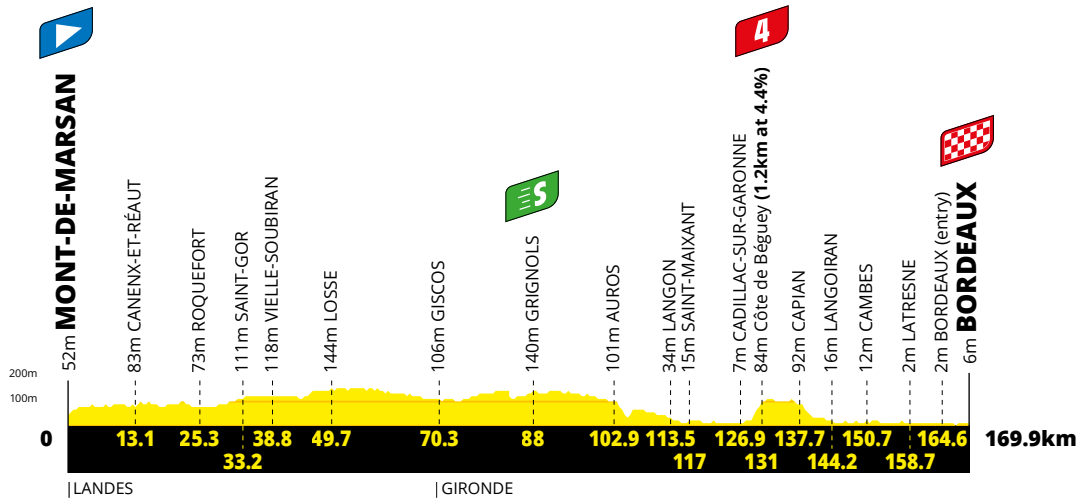

# PROFILES AND MAP

## STAGE'S PROFILE

## INTERMEDIATE SPRINT • PROFILE AND MAP

**KM 88 • GRIGNOLS**