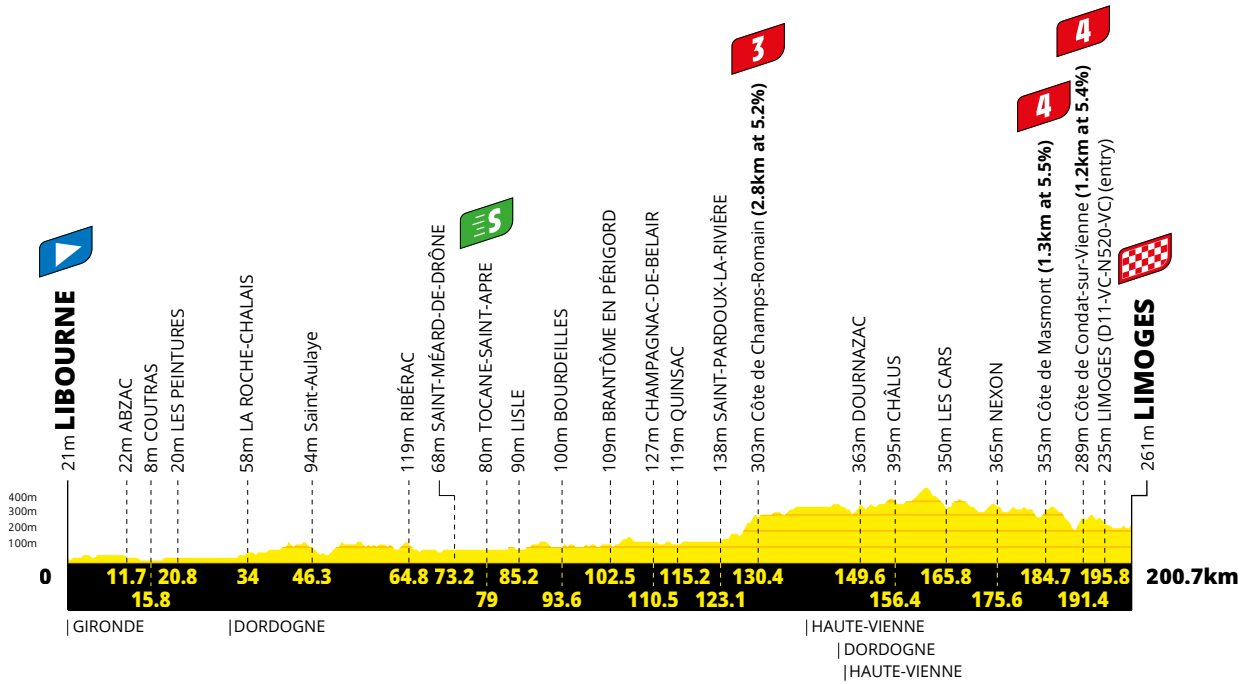

# PROFILES AND MAP

## STAGE'S PROFILE

## INTERMEDIATE SPRINT • PROFILE AND MAP

**KM 79 • TOCANE-SAINT-APRE**