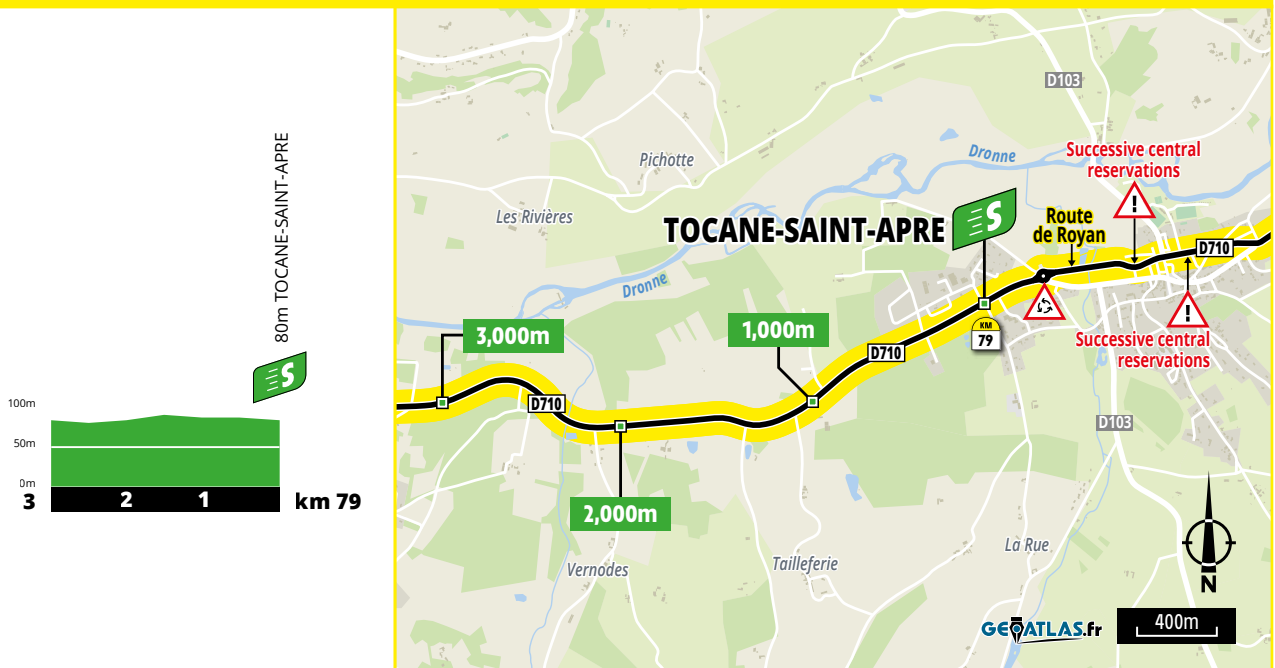

# PROFILES AND MAP

## INTERMEDIATE SPRINT • PROFILE AND MAP

**KM 79 • TOCANE-SAINT-APRE**