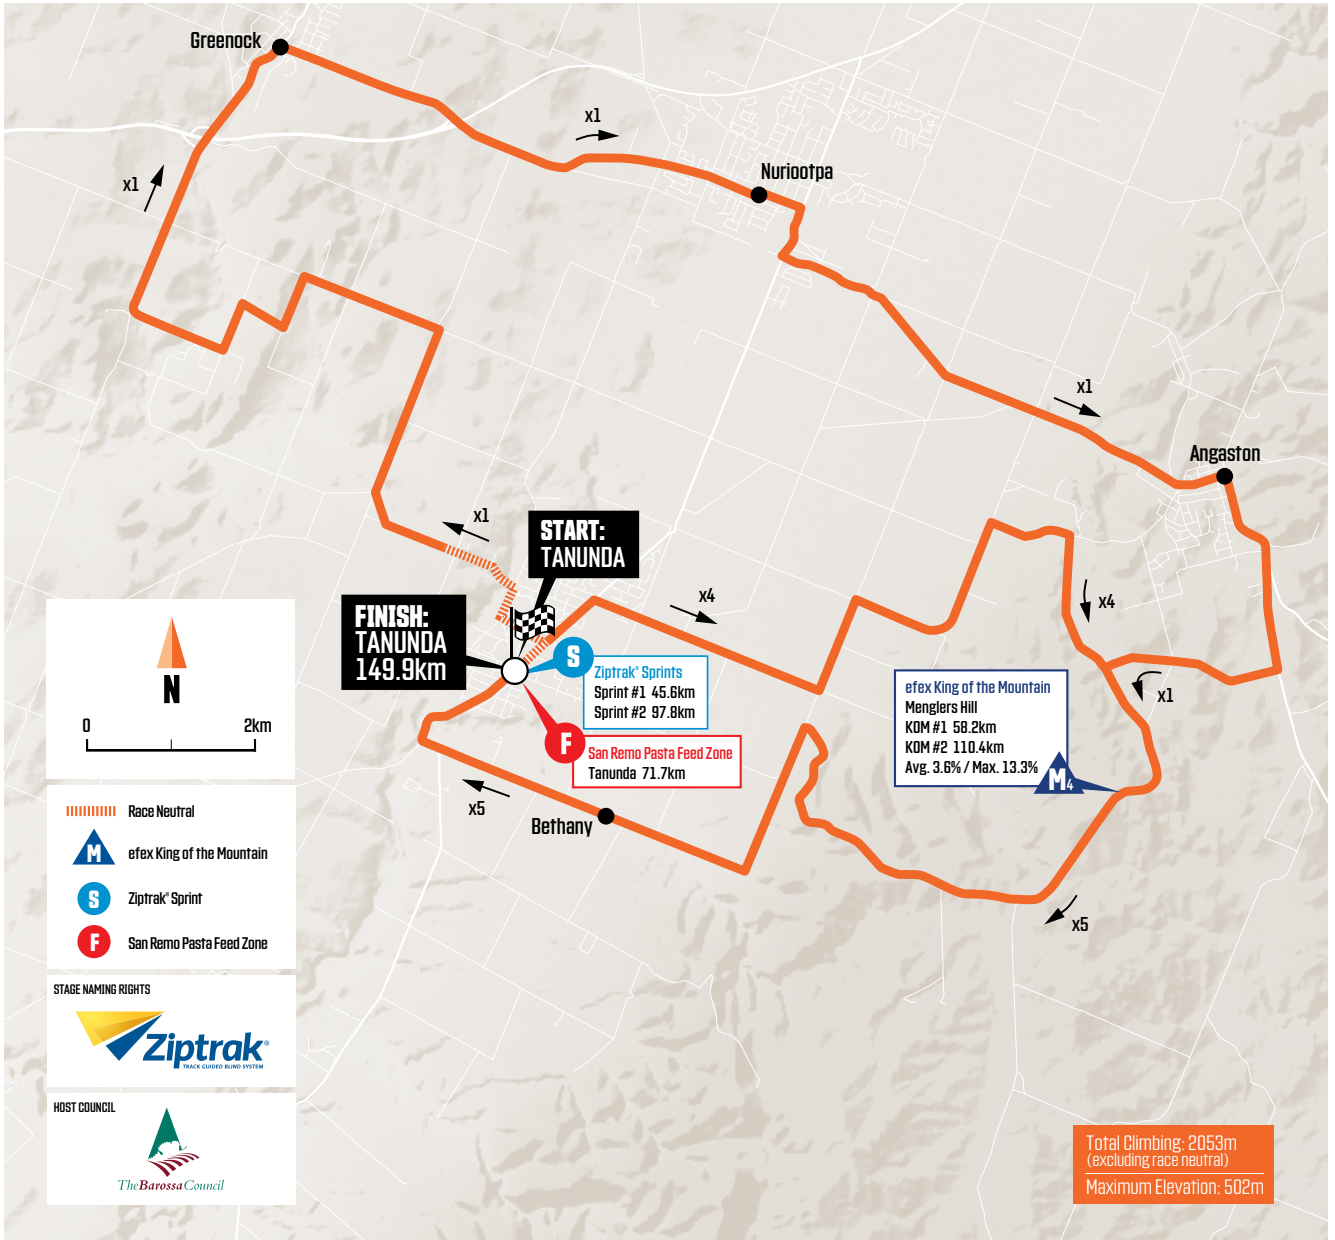

# ZIPTRAK<sup>®</sup> STAGE 1

WEDNESDAY 18 JANUARY 2023

ROUTE / TANUNDA TO TANUNDA

DISTANCE / 149.9KM

START / 1130 HOURS

## ROUTE

ZIPTRAK<sup>®</sup> STAGE 1