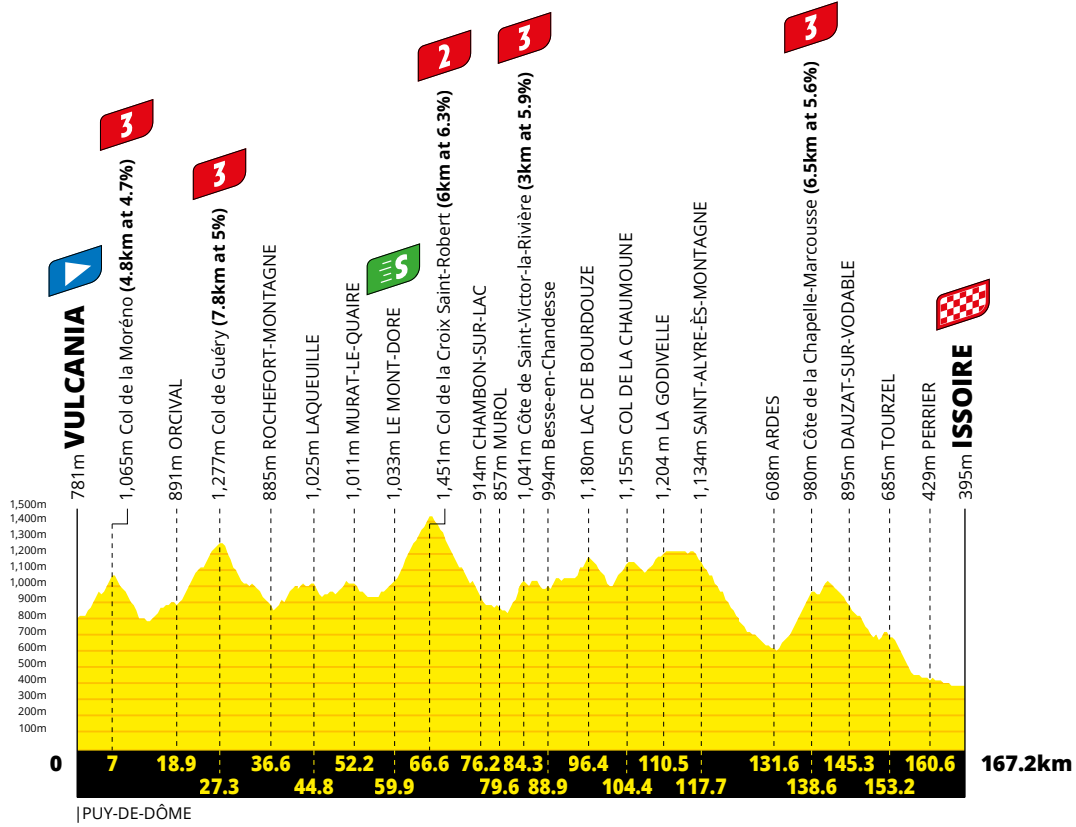

PROFILES AND MAP

STAGE'S PROFILE

INTERMEDIATE SPRINT • PROFILE AND MAP

KM 59.9 • LE MONT-DORE