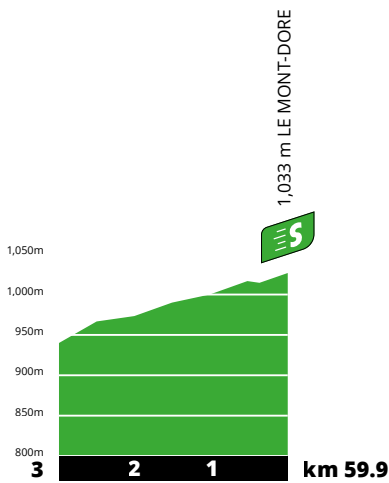

PROFILES AND MAP

STAGE'S PROFILE

INTERMEDIATE SPRINT • PROFILE AND MAP

KM 59.9 • LE MONT-DORE