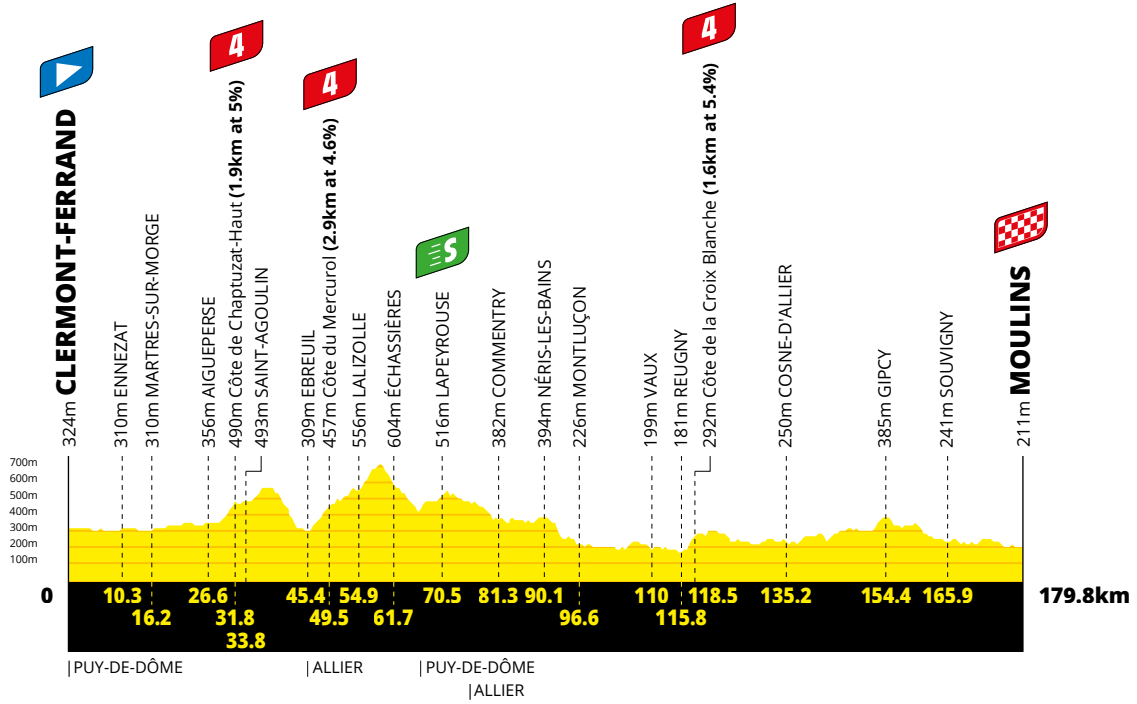

PROFILES AND MAP

STAGE'S PROFILE

INTERMEDIATE SPRINT - PROFILE AND MAP

KM 70.5 • LAPEYROUSE