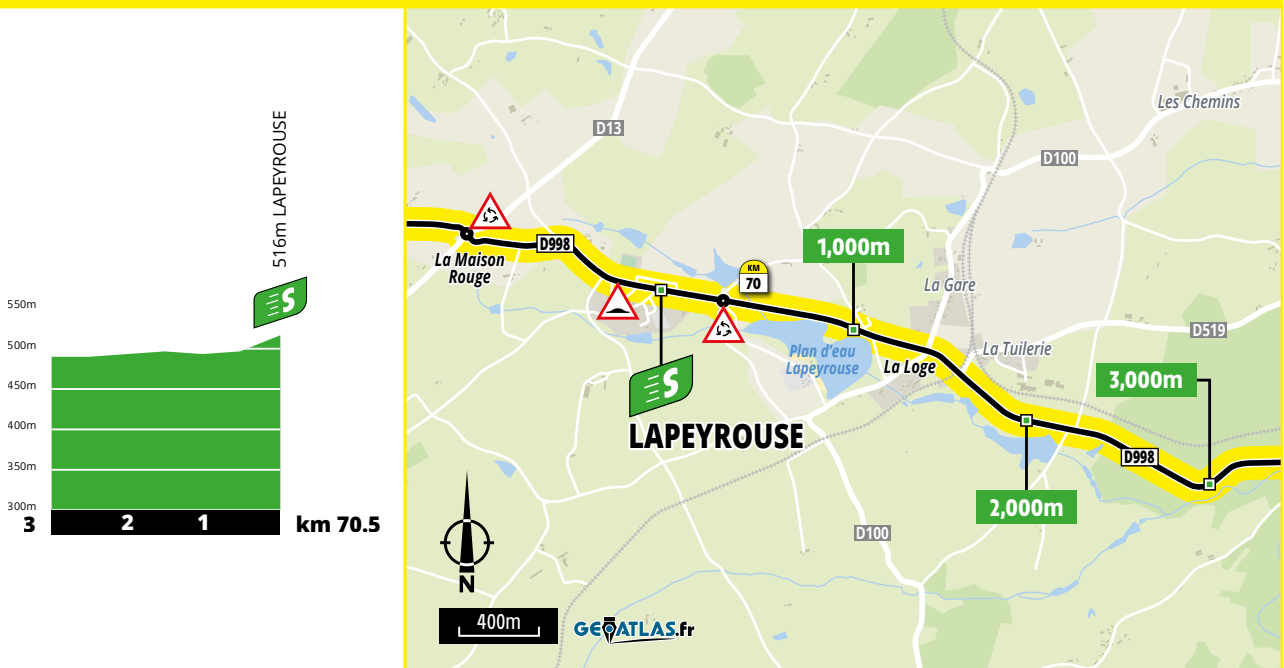

PROFILES AND MAP

STAGE'S PROFILE

INTERMEDIATE SPRINT - PROFILE AND MAP

KM 70.5 • LAPEYROUSE