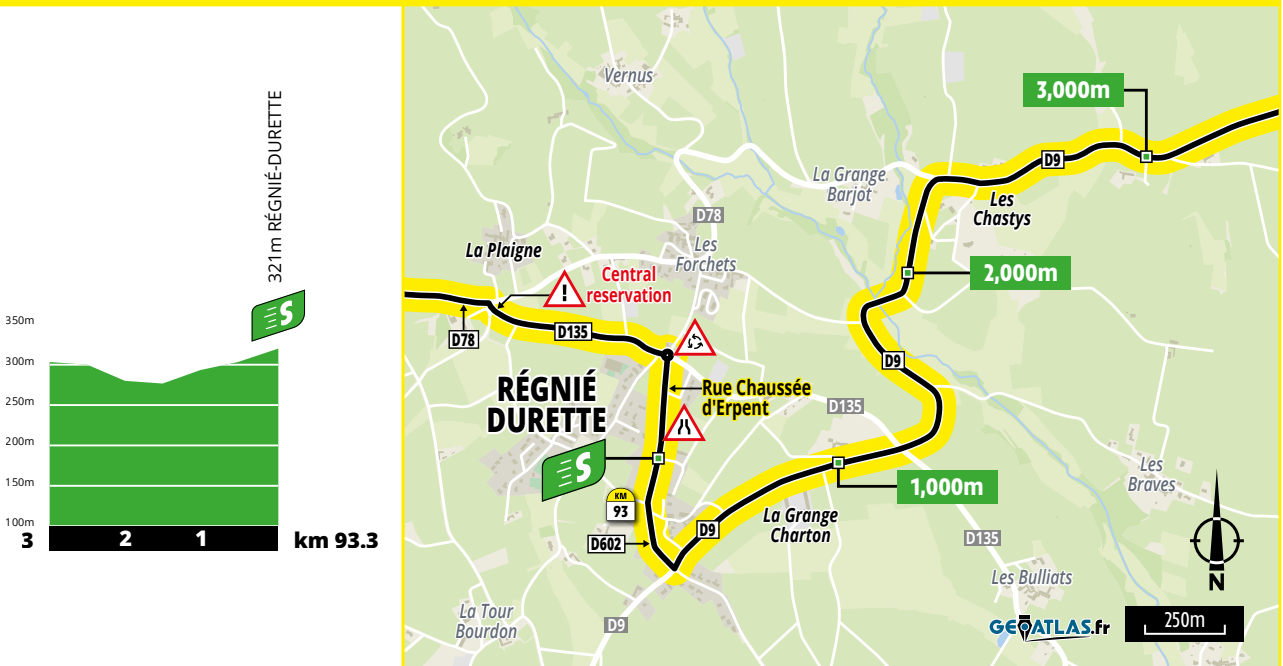

PROFILES AND MAP

STAGE'S PROFILE

INTERMEDIATE SPRINT • PROFILE AND MAP

KM 93.3 • RÉGNIÉ-DURETTE