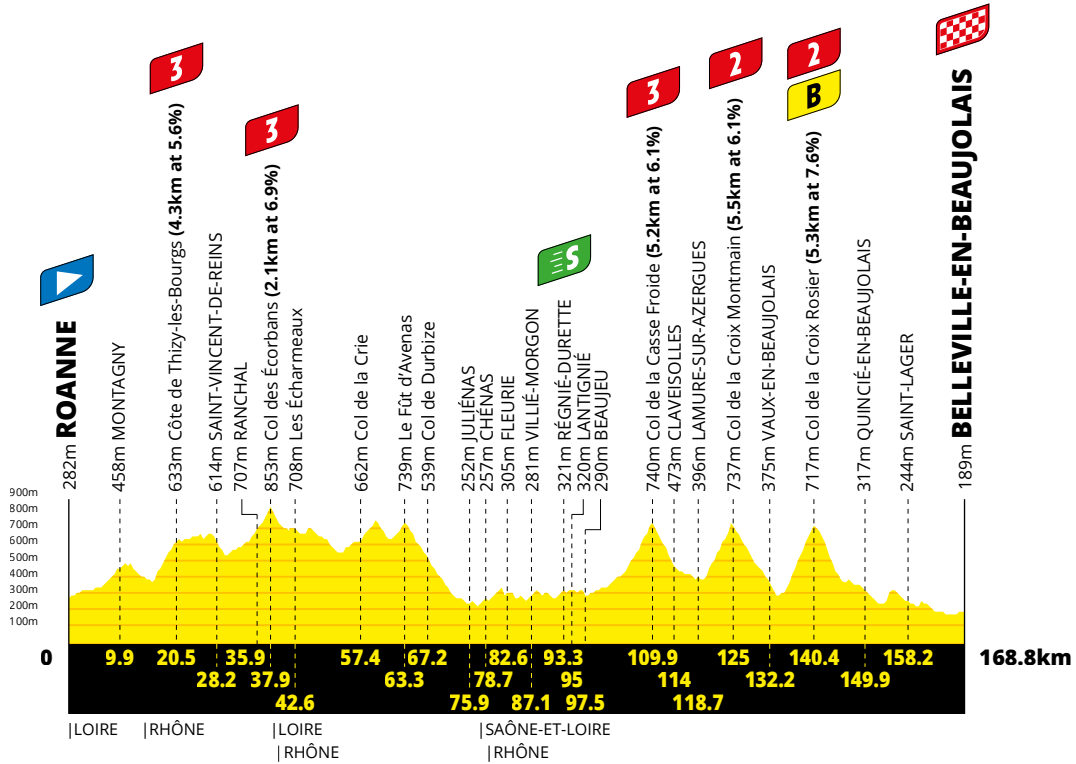

PROFILES AND MAP

STAGE'S PROFILE

INTERMEDIATE SPRINT • PROFILE AND MAP

KM 93.3 • RÉGNIÉ-DURETTE