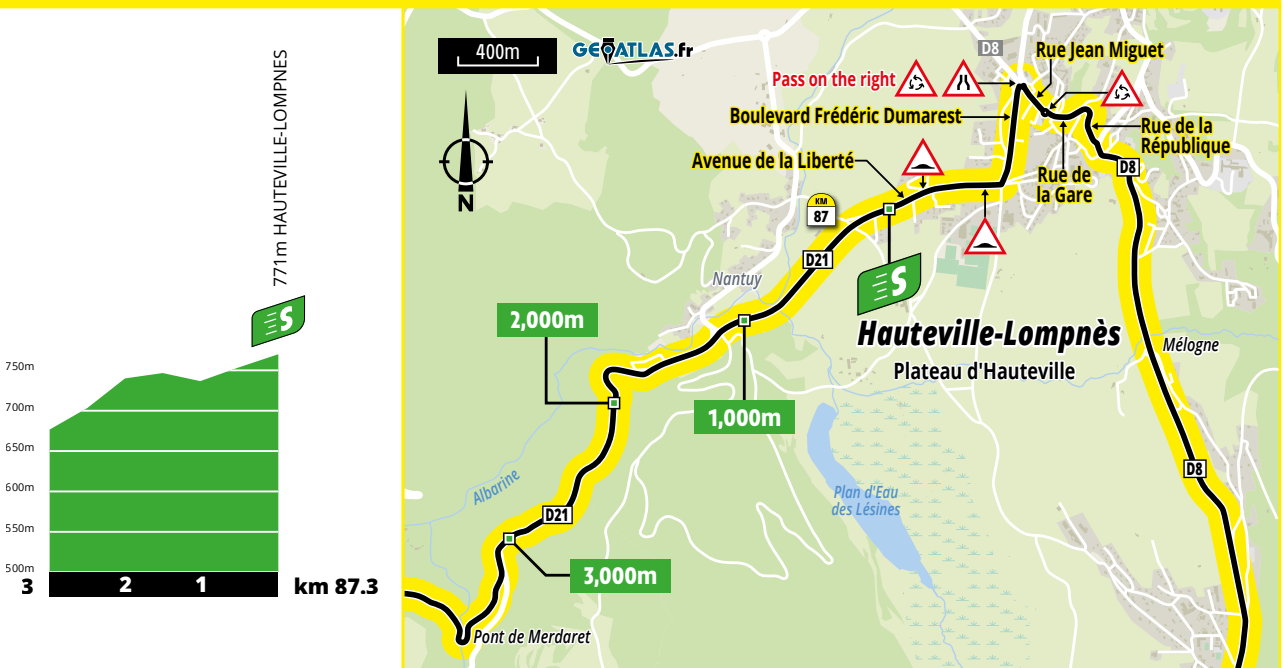

PROFILES AND MAP

STAGE'S PROFILE

INTERMEDIATE SPRINT • PROFILE AND MAP

KM 87.3 • HAUTEVILLE-LOMPNÈS