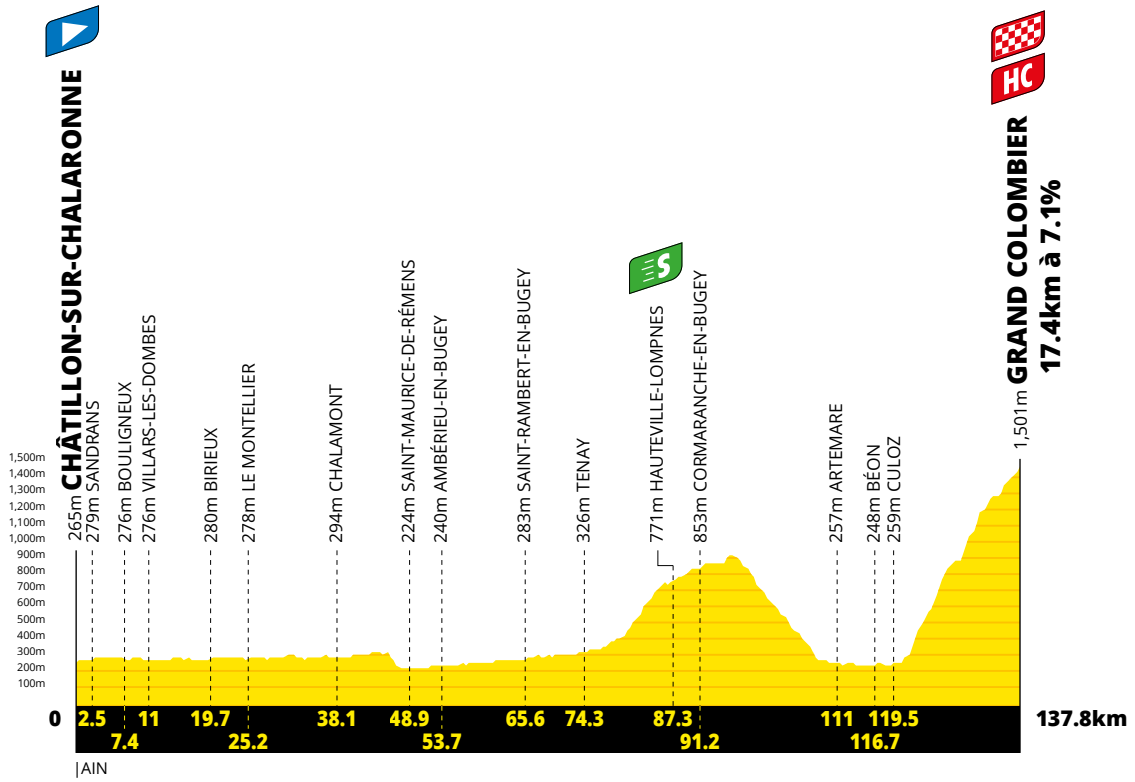

PROFILES AND MAP

STAGE'S PROFILE

INTERMEDIATE SPRINT • PROFILE AND MAP

KM 87.3 • HAUTEVILLE-LOMPNÈS