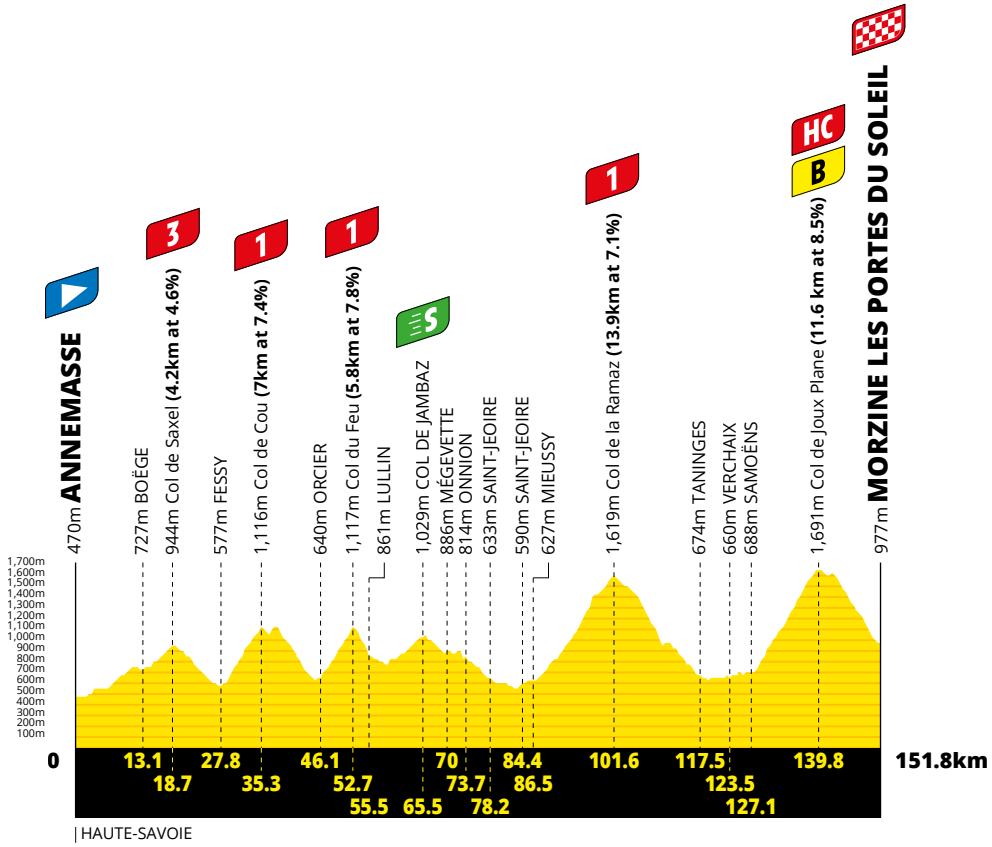

# PROFILES AND MAP

## STAGE'S PROFILE

## INTERMEDIATE SPRINT - PROFILE AND MAP

KM 65.5 • COL DE JAMBAZ