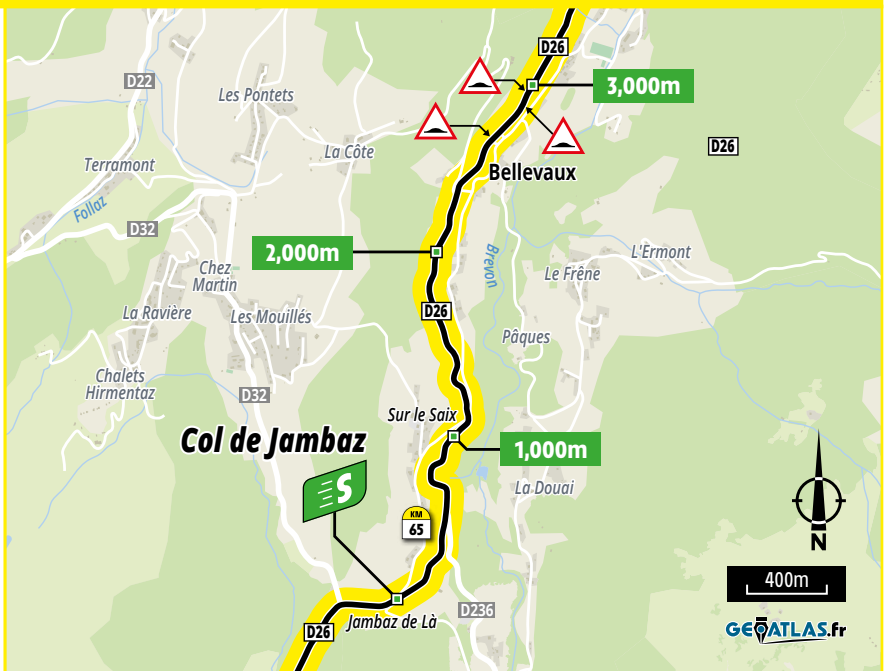

# PROFILES AND MAP

## INTERMEDIATE SPRINT - PROFILE AND MAP

KM 65.5 • COL DE JAMBAZ