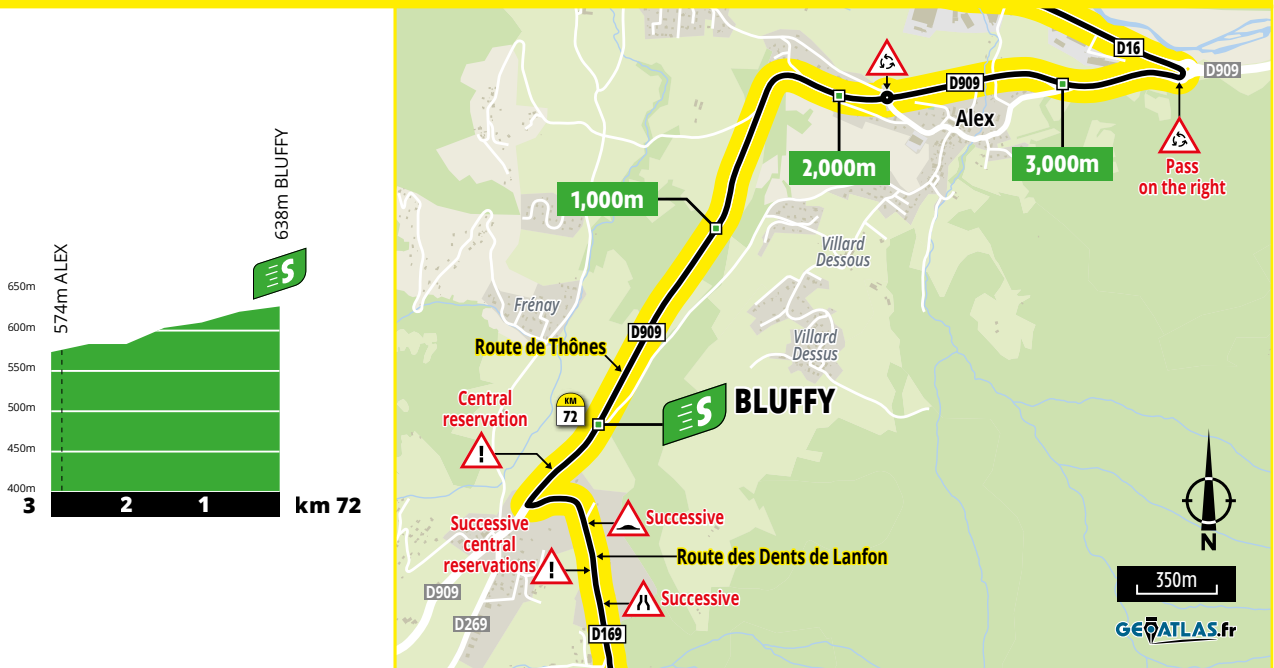

# PROFILES AND MAP

## STAGE'S PROFILE

## INTERMEDIATE SPRINT · PROFILE AND MAP

KM 72 · BLUFFY