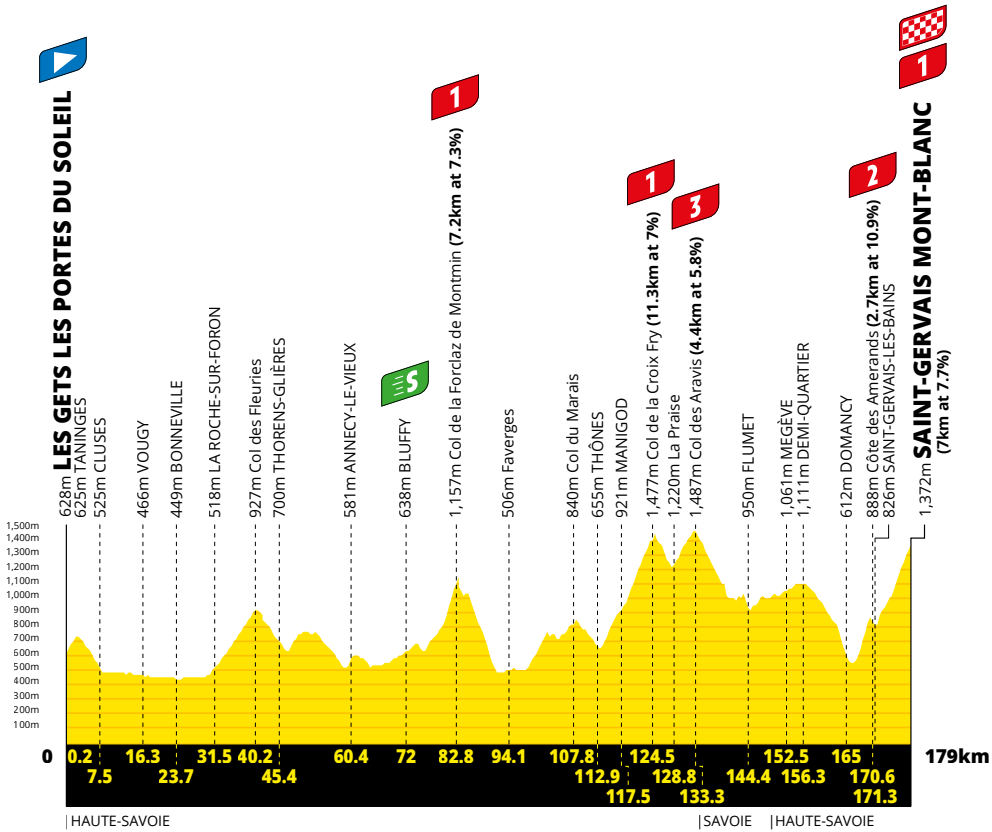

# PROFILES AND MAP

## STAGE'S PROFILE

## INTERMEDIATE SPRINT · PROFILE AND MAP

KM 72 · BLUFFY