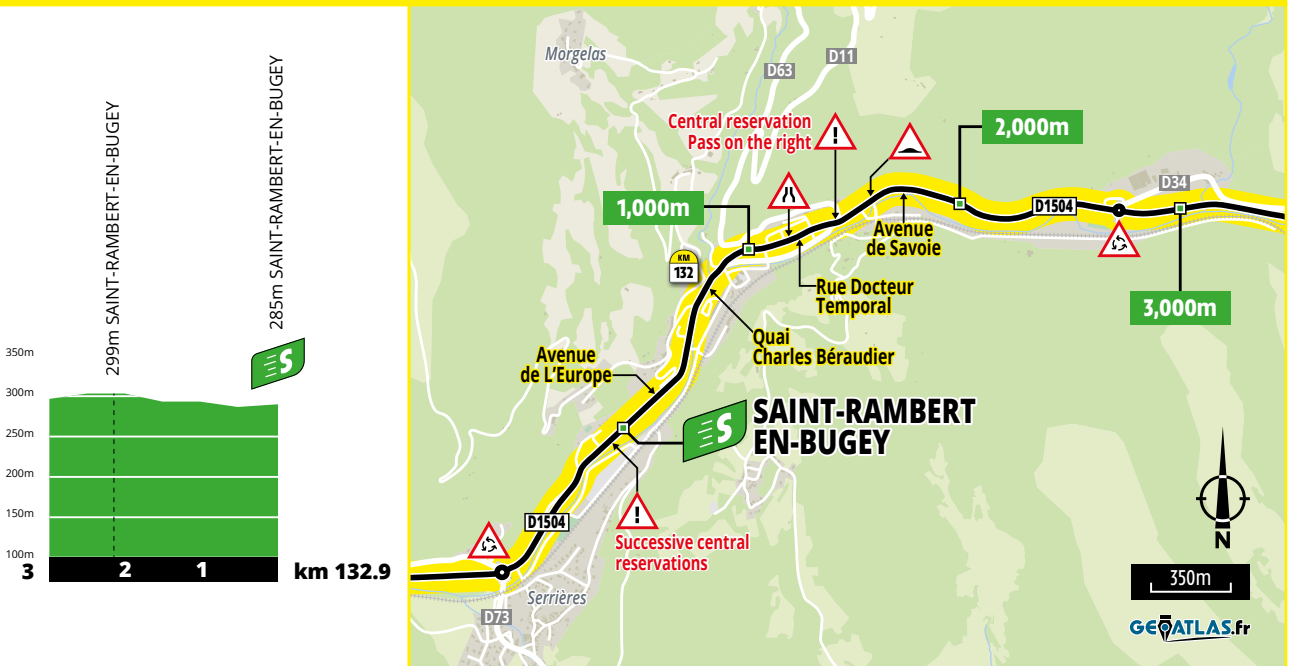

PROFILES AND MAP

STAGE'S PROFILE

INTERMEDIATE SPRINT • PROFILE AND MAP

KM 132.9 • SAINT-RAMBERT-EN-BUGEY