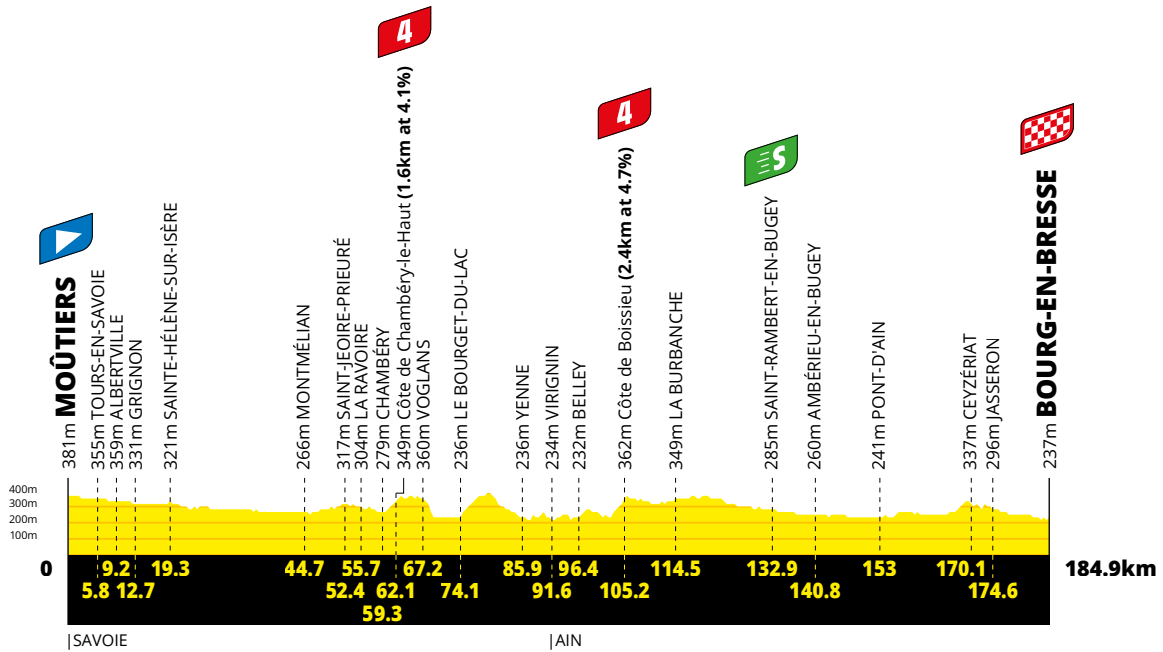

PROFILES AND MAP

STAGE'S PROFILE

INTERMEDIATE SPRINT • PROFILE AND MAP

KM 132.9 • SAINT-RAMBERT-EN-BUGEY