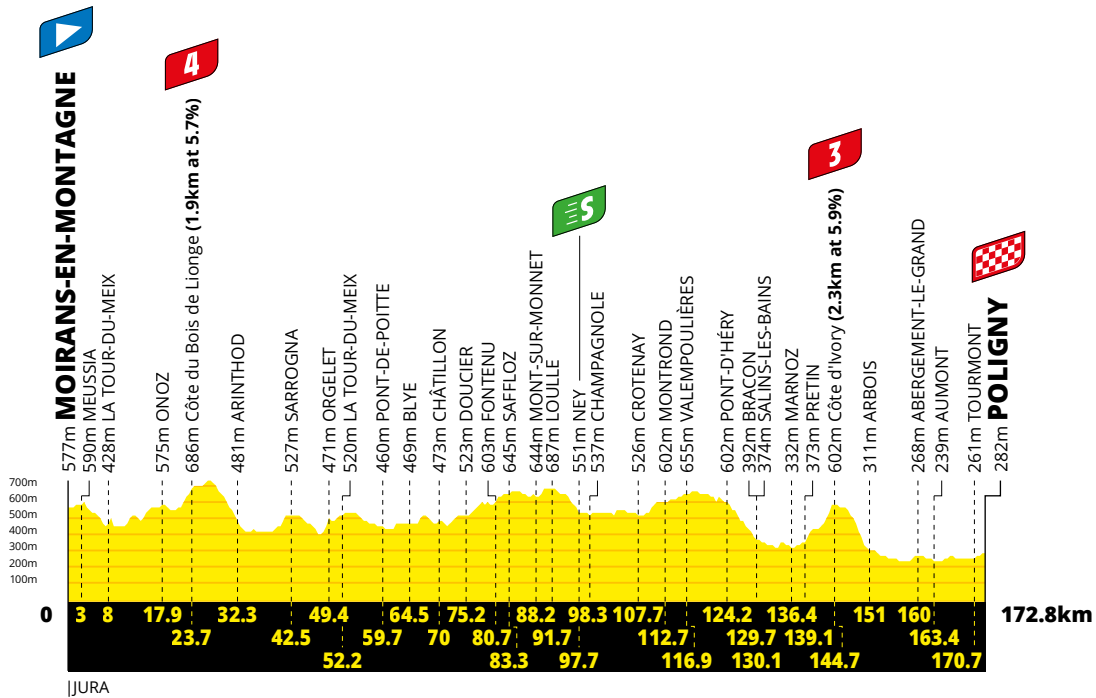

PROFILES AND MAP

STAGE'S PROFILE

INTERMEDIATE SPRINT • PROFILE AND MAP

ES KM 97.7 • NEY