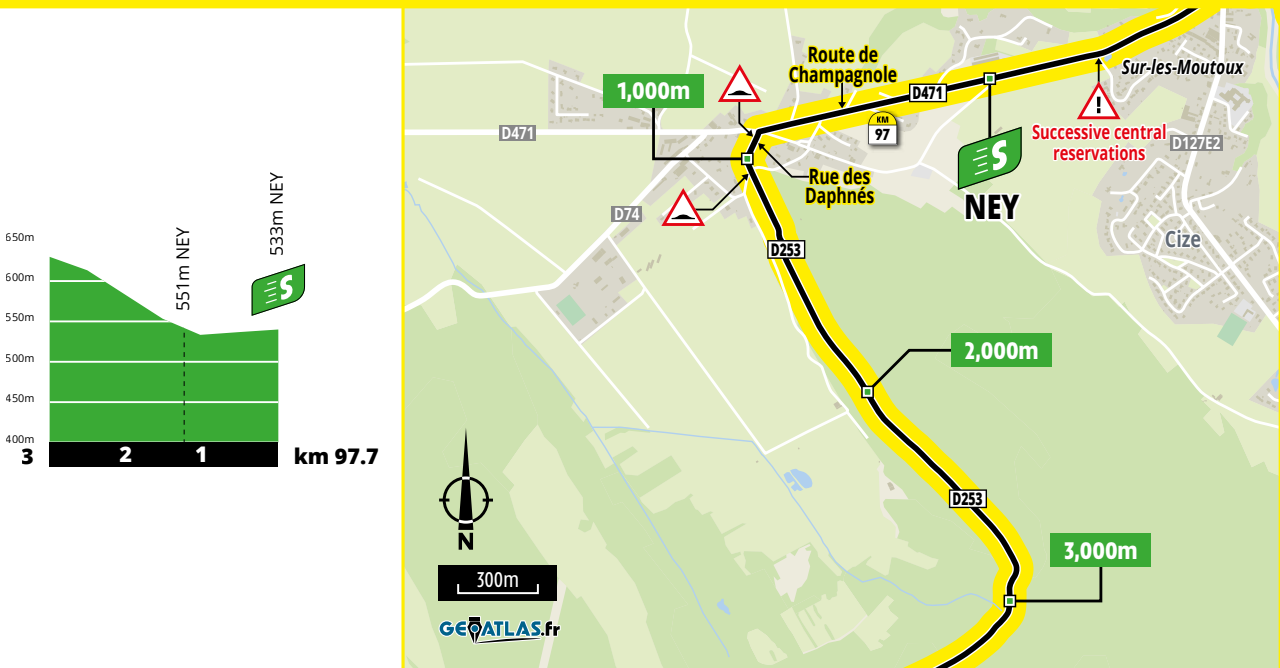

PROFILES AND MAP

STAGE'S PROFILE

INTERMEDIATE SPRINT • PROFILE AND MAP

ES KM 97.7 • NEY