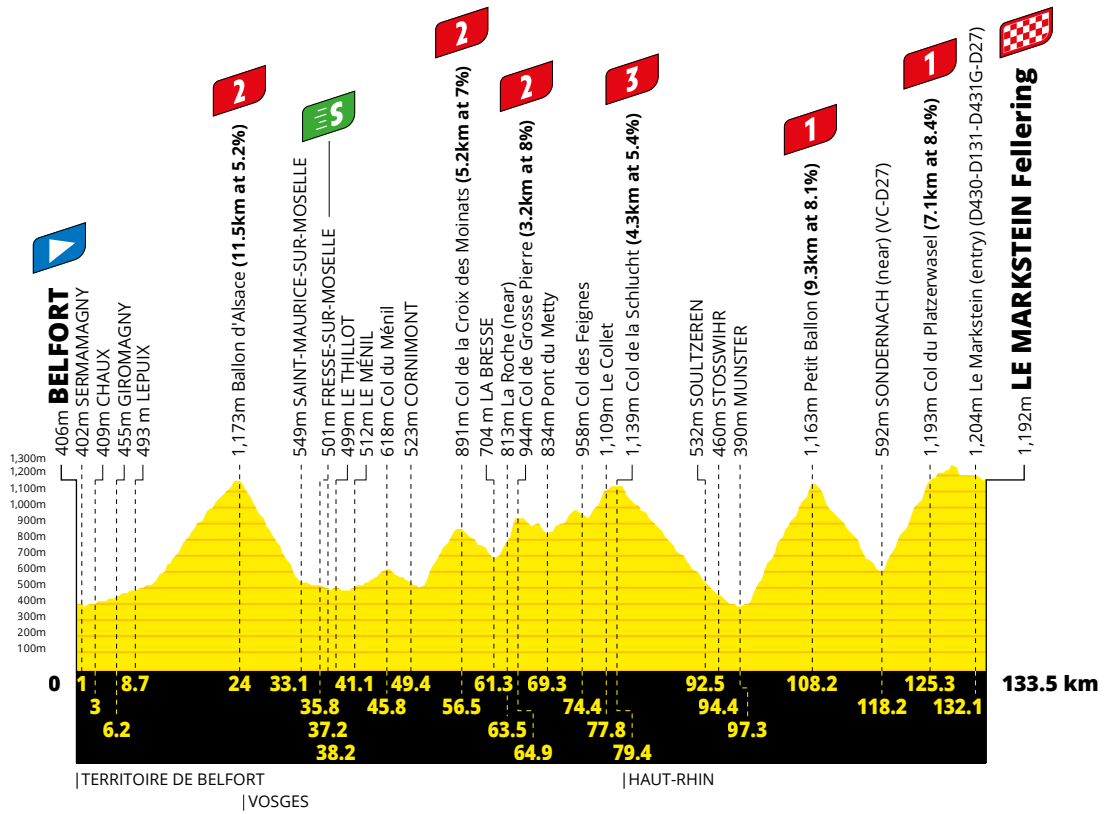

# PROFILES AND MAP

## STAGE'S PROFILE

## INTERMEDIATE SPRINT • PROFILE AND MAP

**KM 37.2 • FRESSE-SUR-MOSELLE**