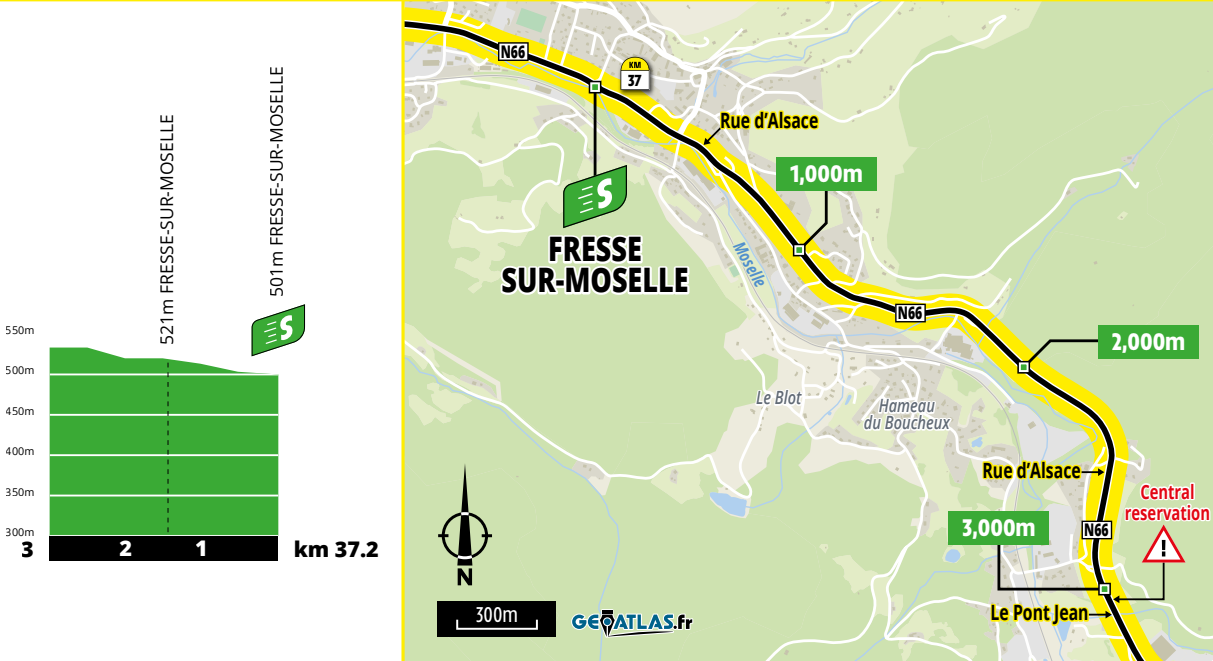

# PROFILES AND MAP

## STAGE'S PROFILE

## INTERMEDIATE SPRINT • PROFILE AND MAP

**KM 37.2 • FRESSE-SUR-MOSELLE**