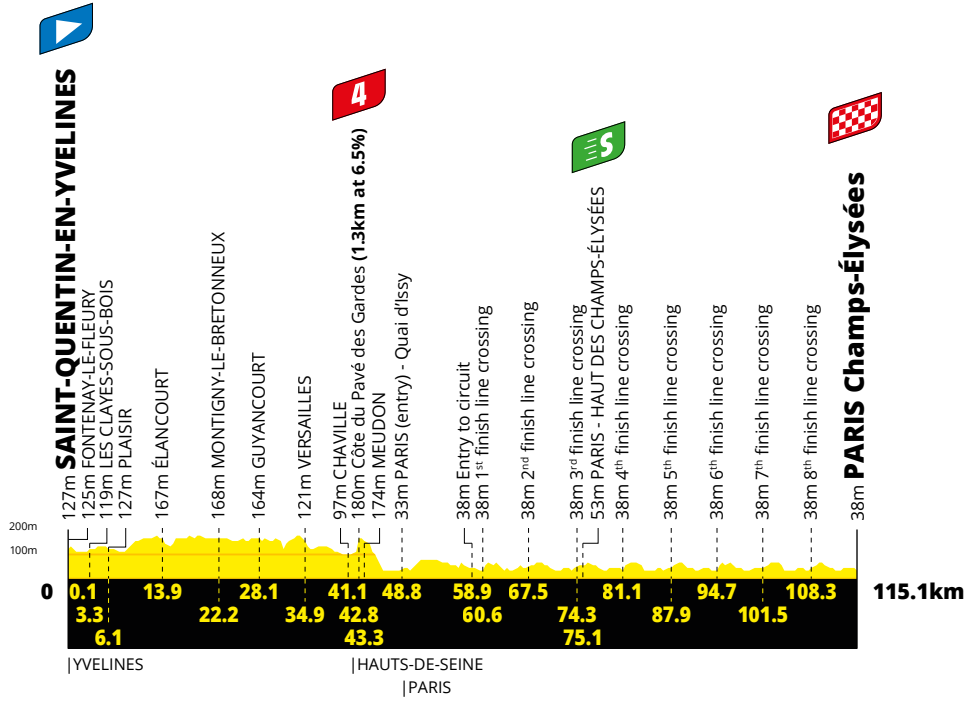

PROFILES AND MAP

STAGE'S PROFILE

INTERMEDIATE SPRINT: PROFILE

3 **KM 75.1 - PARIS - Haut des Champs-Élysées (3rd crossing)**