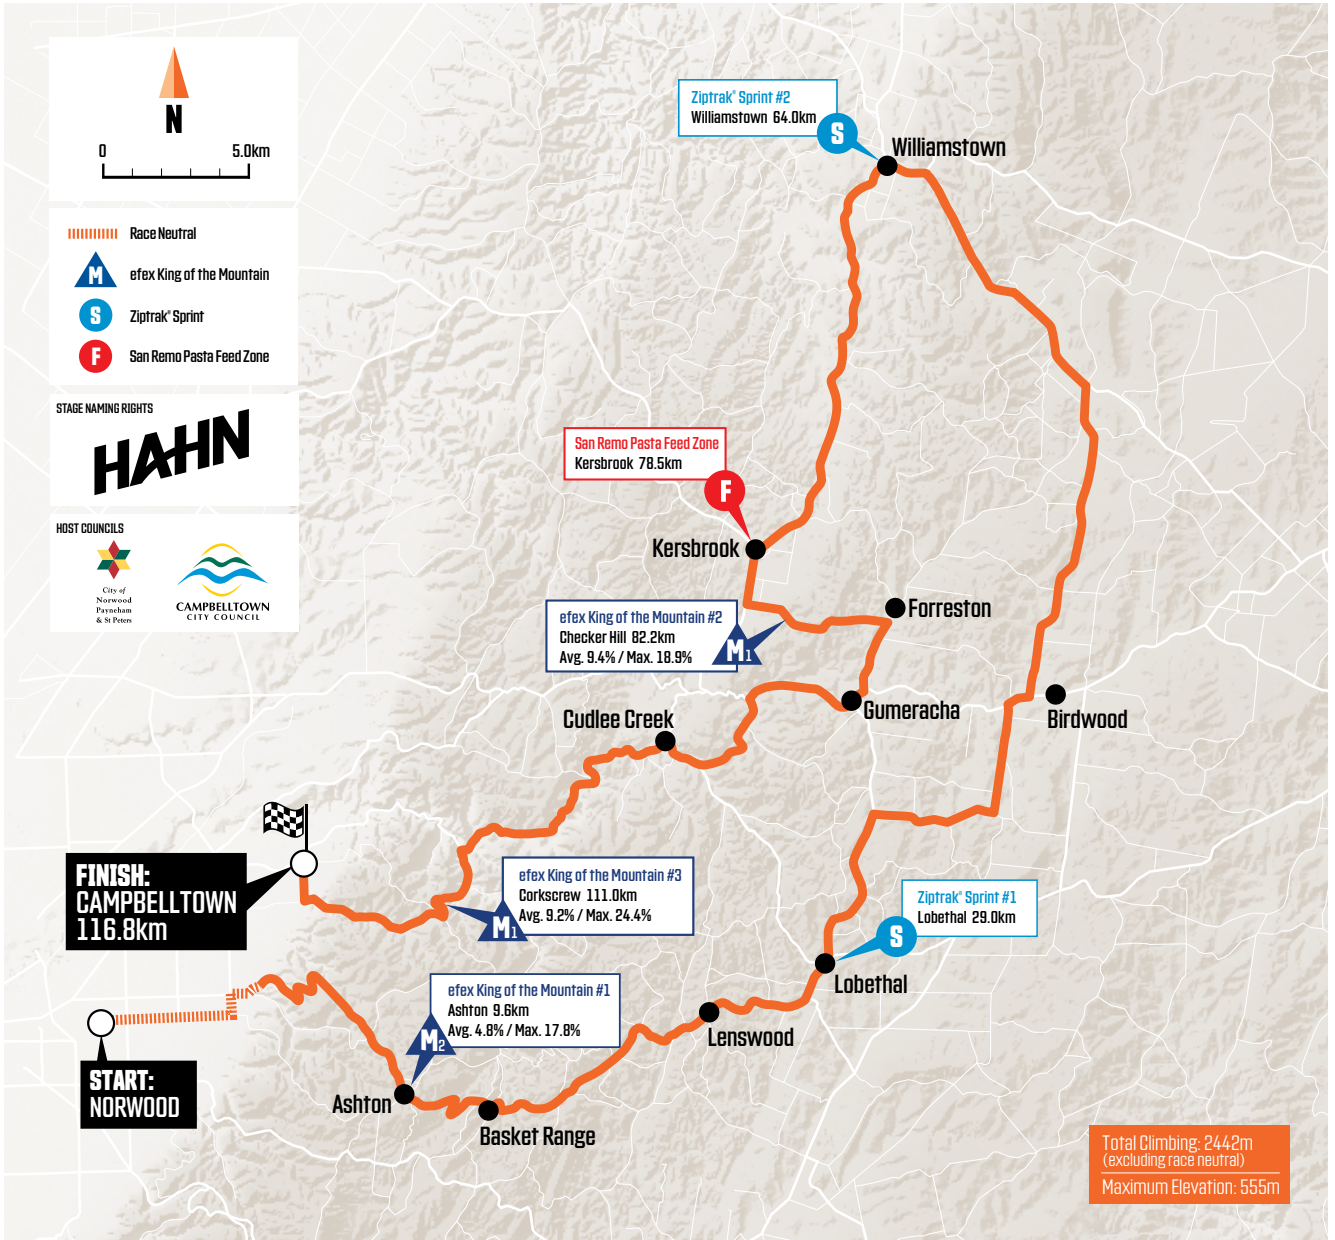

# HAHN STAGE 3

FRIDAY 20 JANUARY 2023

ROUTE / NORWOOD TO CAMPBELLTOWN

DISTANCE / 116.8KM

START / 1130 HOURS

## ROUTE

HAHN STAGE 3