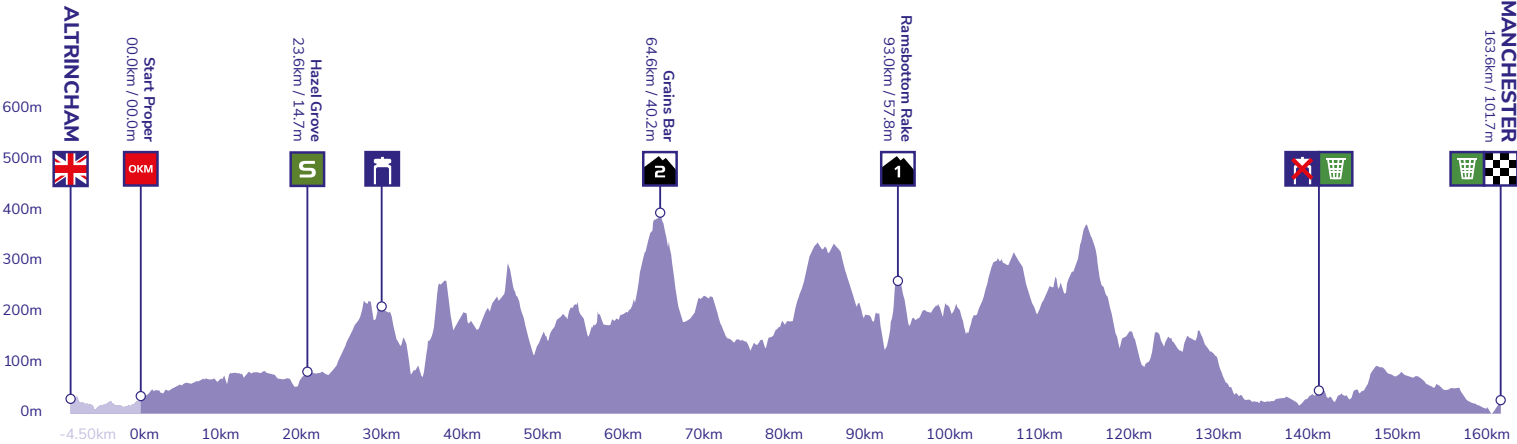

1 ROUTE PROFILES

ALTRINCHAM TO MANCHESTER

Stage profile

KoM profiles

Grains Bar: Cat 2 2.7km / 5.50% avg

Ramsbottom Rake: Cat 1 0.97km / 9.90% avg

Final 3km profile