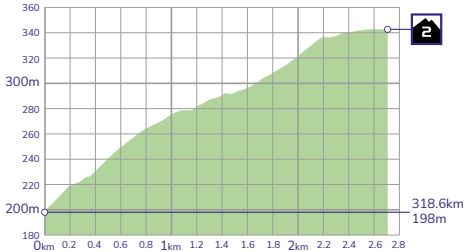

1 ROUTE PROFILES

ALTRINCHAM TO MANCHESTER

Stage profile

KoM profiles

Grains Bar: Cat 2 2.7km / 5.50% avg

Ramsbottom Rake: Cat 1 0.97km / 9.90% avg

Final 3km profile