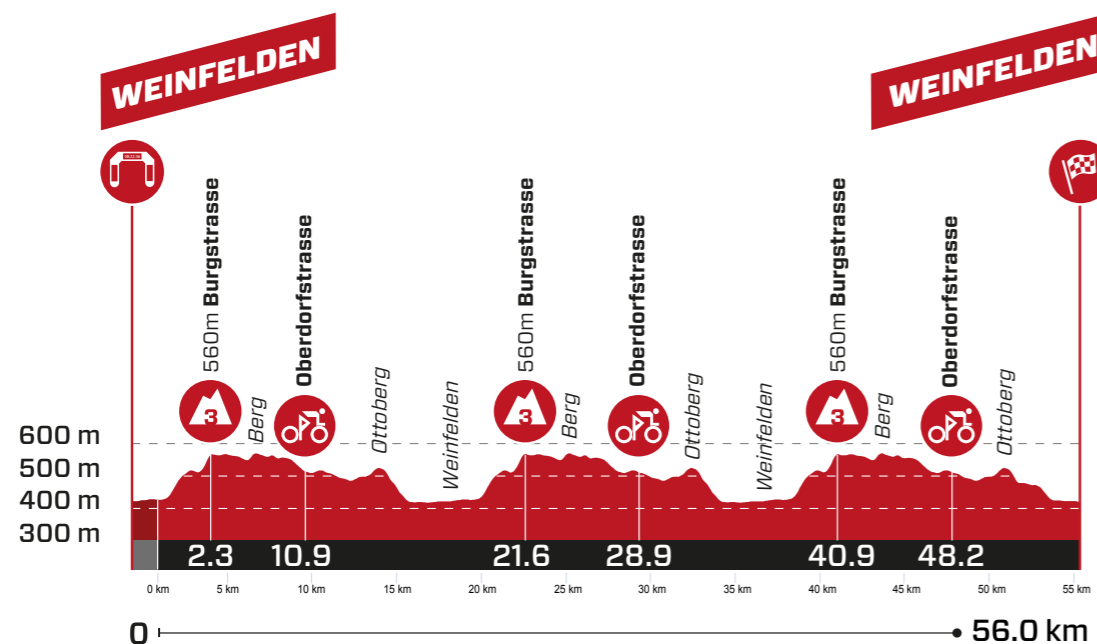

RACE SCHEDULE

Ascent **▲ 925 m** Total time **1 h 26 min**
 Descent **▼ 925 m** Average Speed **39 km/h**

m ü. M.	km	km	Location	Adver- tising convo	Average speed km/h			
					36	38	40	
Neutralisation 2.4 km			Brunnenwiesenstrasse - Dunantstrasse - Dufourstr. - Walkestrasse - Lagerstrasse - Frauenfelderstrasse - Magdenastrasse	17:25	18:25	18:25	18:25	
464	0.0	56.0	Km 0, Untere Bühlstasse		17:30	18:30	18:30	18:30
516	0.9	55.1	Turn right, Wingertstrasse		17:32	18:31	18:31	18:31
522	1.7	54.3	Turn left, Burgstrasse	Start GPM	17:35	18:32	18:32	18:32
557	2.2	53.8	Weerswilen		17:40	18:34	18:33	18:33
560	2.3	53.7	Burgstrasse	GPM	17:42	18:34	18:34	18:33
567	2.4	53.6	Turn right, Bergerstrasse		17:44	18:34	18:34	18:34
553	4.3	51.7	Berg		17:48	18:37	18:37	18:36
554	4.6	51.4	Turn left, Ottenbergstrasse		17:50	18:38	18:37	18:37
569	5.3	50.7	Turn left, Engelswilerstrasse		17:52	18:39	18:38	18:38
550	7.0	49.0	Engelswilen		17:53	18:41	18:41	18:40
543	7.5	48.5	Dotnacht		17:55	18:42	18:42	18:41
514	8.1	47.9	Turn left, Hugelshoferstrasse		17:58	18:43	18:42	18:42
508	9.5	46.5	Hugelshofen		18:00	18:45	18:44	18:44
488	10.9	45.1	Oberdorfstrasse	Sprint	18:02	18:47	18:47	18:46
488	11.0	45.0	Turn left, Hauptstrasse		18:05	18:48	18:47	18:46
520	12.8	43.2	Ottoberg		18:07	18:50	18:49	18:48
471	13.7	42.3	Turn right, Boltshausen		18:10	18:52	18:50	18:49
439	14.1	41.9	Boltshausen		18:12	18:52	18:51	18:50
421	14.5	41.5	Crossing straight, Langgasse		18:15	18:52	18:51	18:50
421	15.0	41.0	Roundabout straight, Feldhofstrasse		18:17	18:53	18:52	18:51
422	15.2	40.8	Turn left, Aergete		18:20	18:54	18:52	18:51
425	16.4	39.6	Turn right, Zelglistrasse		18:22	18:55	18:54	18:53
425	16.5	39.5	Turn left, Brunnenwiesenstrasse		18:24	18:56	18:54	18:53

CLIMBS

PRODUCED WITH **veloviewer** POWERED BY **STRAVA**

3 x  **BURGSTRASSE** Length: 0.6 km Ø Gradient in %: 8.2 Elevation gain: 50 m